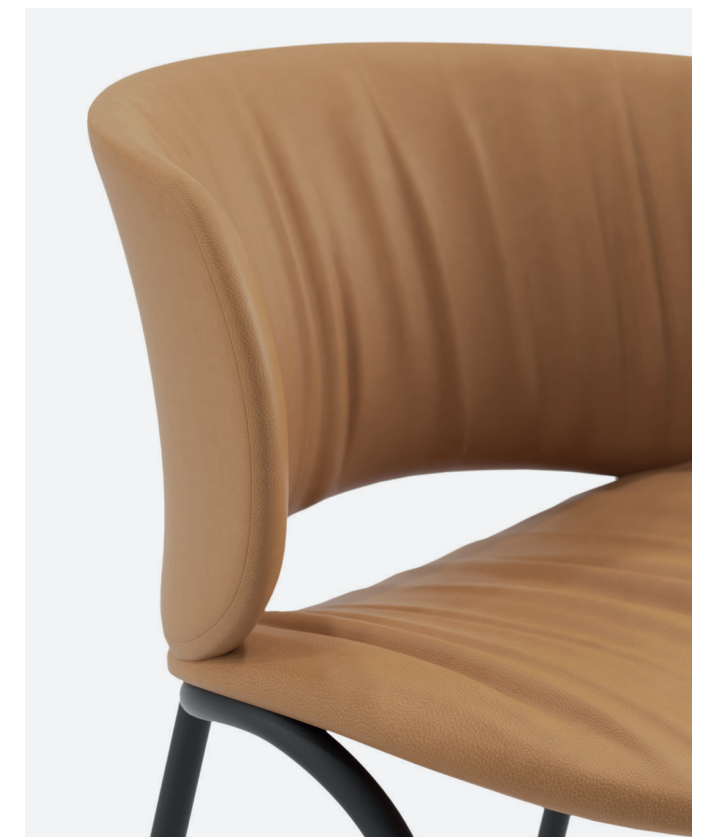

Funda,

by Stefan Diez

Chair, Lounge Chair & Stool, 2020

The commitment to maximum sustainability and comfort shapes Funda, a new range of seats conceived by the outstanding designer Stefan Diez.

The chair, the armchair and the stool of this new collection are presented as a construction made up of two differentiated pieces, two pieces capable of extending the life cycle of the product indefinitely. The development of Funda has been based on combining a metal structure designed to last over time, and an upholstered seat that can be replaced after years of use or severe wear and tear. This intelligent system also facilitates the independent recycling of each of the materials in the collection.

Funda represents the balance between precision and the human-centered approach of Stefan Diez. His constant search for both industrial innovation and visual appeal has achieved in this collection a curved and friendly shape, combined with an upholstery known for its wrinkles.

In this way, Funda manages to evoke the maximum expression of comfort and makes available the different pieces.

On the left page, a picture of black naked structures in with a Funda chair. On this page, detail of the chair's leather wrinkles

The New Family

The commitment to maximum sustainability and comfort shapes Funda, a new range of seats conceived by the outstanding designer Stefan Diez.

Funda family composed of a chair, a lounge chair and stools with bar and counter height in black and white structures