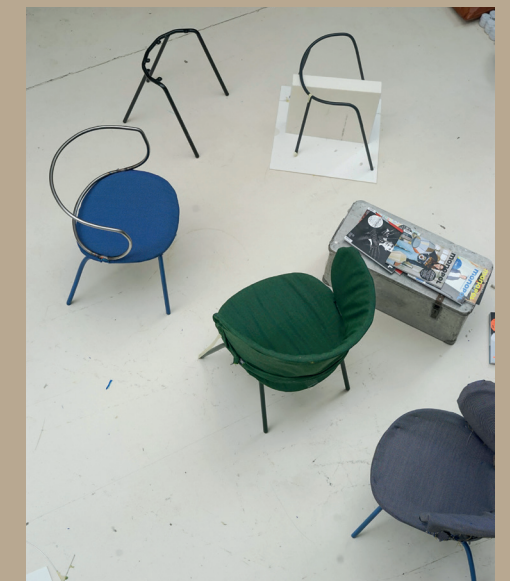

Funda, Work in Progress

The cover symbolizes the balance between precision and the human-centered approach of Stefan Diez. His constant search for both industrial innovation and visual appeal has attained a delightful collection known for its curved and pleasing shape, and its distinctive wrinkled upholstery.

Thanks to an interior technical textile, with Funda we simplify the usual components of a chair (structure, seat and fabrics) to structure and upholstery, without compromising on resistance and comfort.

On this page, Funda chair detail and sketches by the designer Stefan Diez

On this page, pictures of the Stefan Diez's work in process at his studio. Photography: Stefan Diez Studio