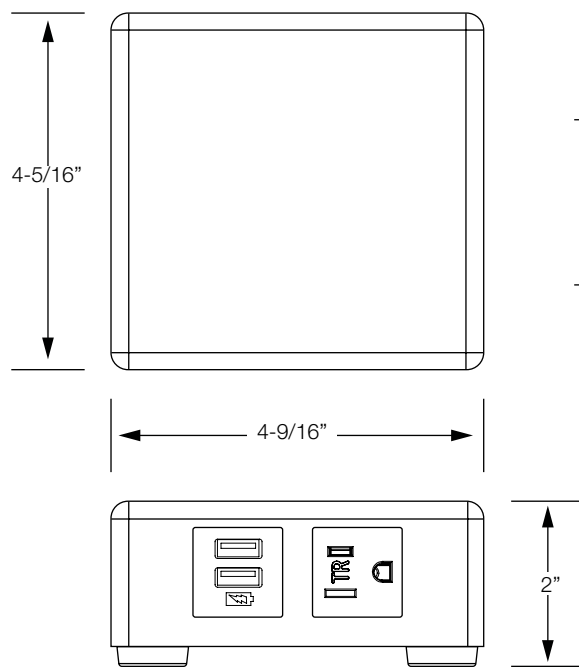

BYRNE

Sugi™

OVERVIEW

Inspired by a centuries-old Japanese approach to preserving wood, Sugi is cut from a single block of cedar and intensely stained with a wraparound wood grain, offset by handmade brass feet and a stylish braided cord. For 2-port design that brings powerful appeal to any space, Sugi delivers.

SPECIFICATIONS

POWER INFEED OPTIONS

UL LISTED

UL962A (Residential)

FINISHES

Finish: Black Cedar
Power: Black
Cord: Solid Brass
Finish Code: B463

CONFIGURATIONS

1 Power, 1 Dual USB