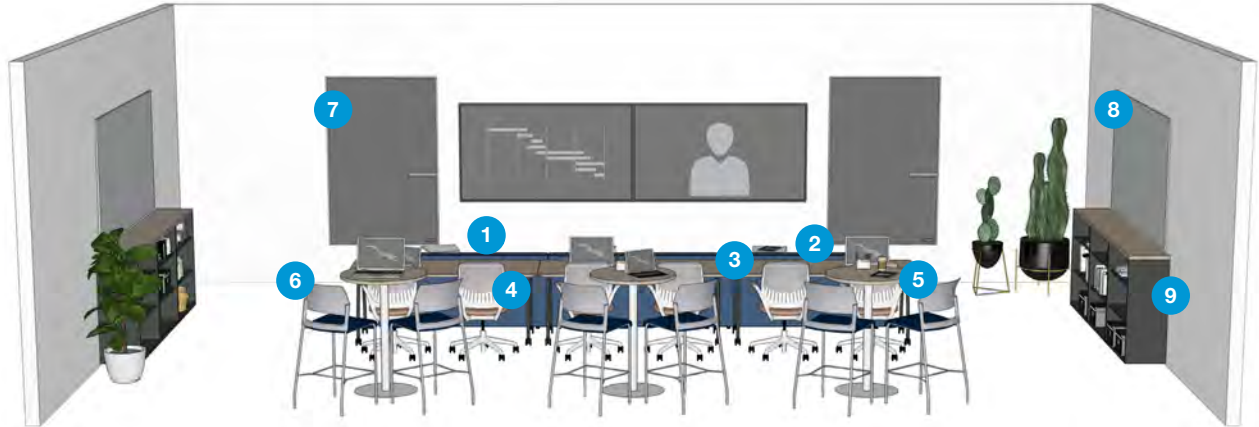

Training Room

Planning Ideas ID: UQ4SF5NK

Total List Price: $48,479

- **1 Turnstone Campfire 2-Seat Lounge**
  Extended Price: $11,342
  List Price per Unit: $3,804
- **2 Turnstone Campfire Personal Tables**
  Extended Price: $1,887
  List Price per Unit: $629
- **3 Steelcase Verb Tables**
  Extended Price: $3,609
  List Price per Unit: $1,203
- **4 Steelcase Cobi Chairs**
  Extended Price: $6,786
  List Price per Unit: $1,131
- **5 Steelcase Groupwork Standing-Height Tables**
  Extended Price: $2,439
  List Price per Unit: $813
- **6 Steelcase Move Stools**
  Extended Price: $4,896
  List Price per Unit: $816
- **7 PolyVision Flow Vertical Whiteboards**
  Extended Price: $3,660
  List Price per Unit: $1,830
- **8 PolyVision TAC Tackboard**
  Extended Price: $3,760
  List Price per Unit: $1,880
- **9 Steelcase Universal Bookcases with Common Top**
  Extended Price: $10,100
  List Price per Unit: $2,480

Capacity: 18 users
Overall Size: 668 sq ft