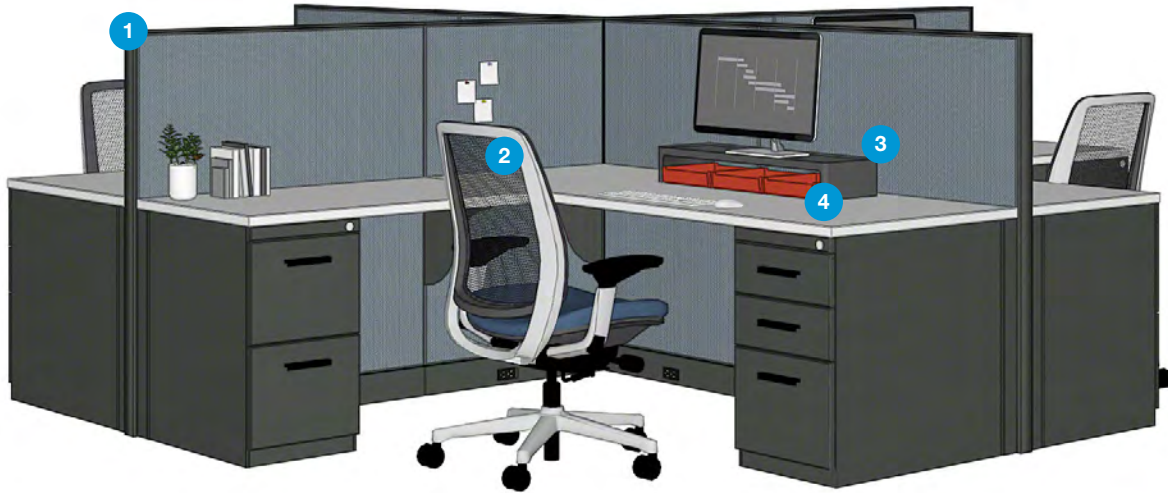

Panel-Based Workstation

Planning Ideas ID: DN4TH4MG

Cost Per Person: $5,732.50
Total List Price: $22,930

- 1 **Steelcase Kick Panel with TS Worksurfaces and Storage**
  List Price: $15,946
- 2 **Steelcase Amia Air Chairs**
  Extended Price: $5,292
  List Price per Unit: $1,323
- 3 **Steelcase SOTO Monitor Bridges**
  Extended Price: $1,128
  List Price per Unit: $282
- 4 **Steelcase SOTO Personal Box**
  Extended Price: $564
  List Price per Unit: $47

Capacity: 4 users
Workstation Size: 6' x 6'
Overall 4-pack Size: 149 sq ft