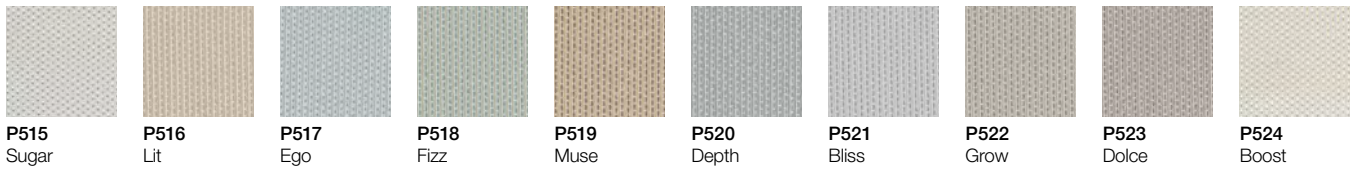

Tinsel / PG1