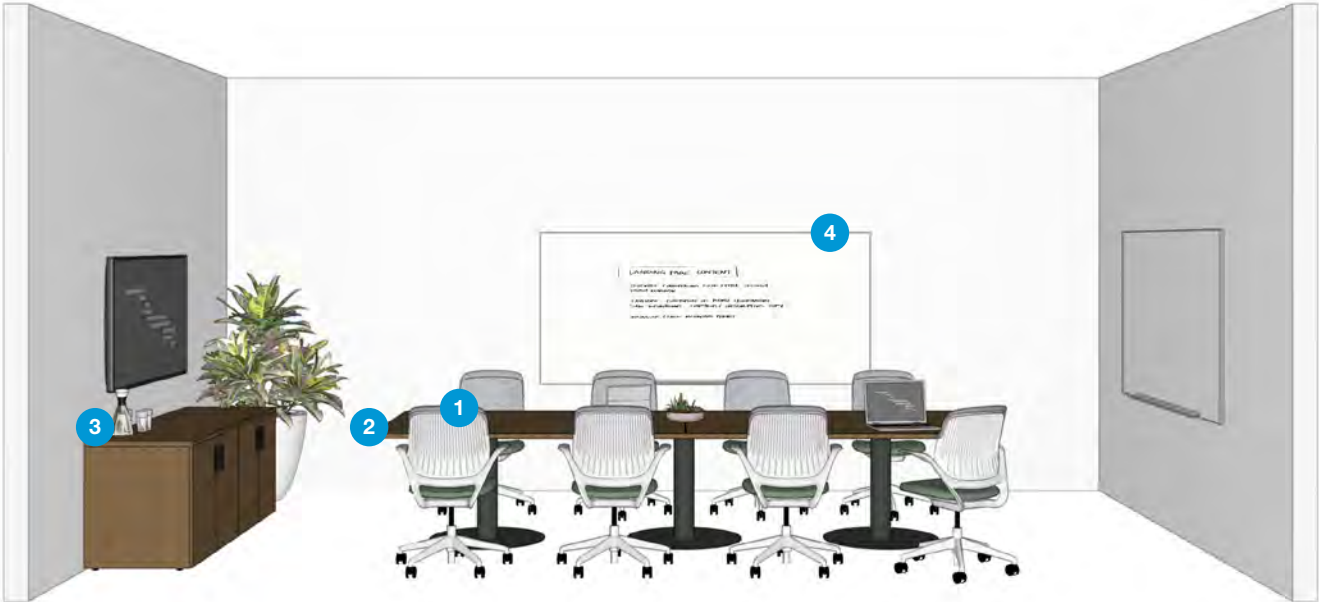

Large Conference Room

Planning Ideas ID: TE4YV6SY

Total List Price: $17,242.50

- 1 **Steelcase Cobi Chairs**
  Extended Price: $9,048
  List Price per Unit: $1,131
- 2 **Steelcase Groupwork Conference Table**
  List Price: $4,242
- 3 **Steelcase Currency Enhanced Credenza**
  List Price: $1,934
- 4 **Steelcase E3 Premium Whiteboards**
  Extended Price: $2,018.50
  List Price per Unit: $1,009.25

Capacity: 8 users
Overall Size: 246 sq ft