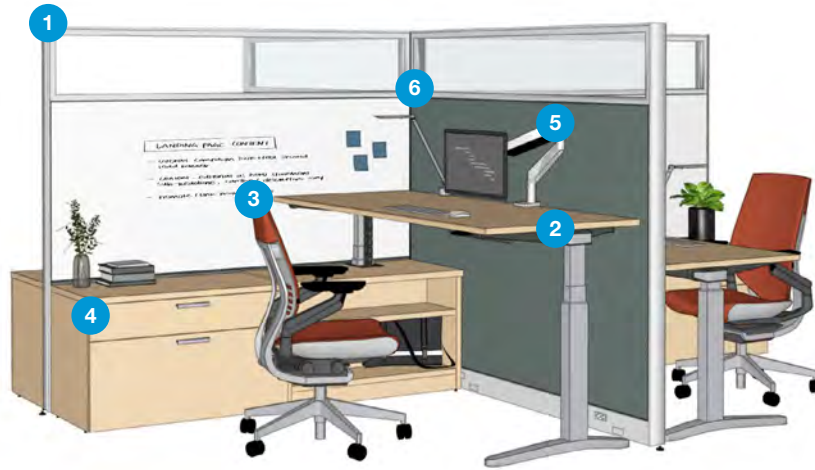

Panel-Based Workstation

Planning Ideas ID: BK8SA5UF

Cost Per Person: $11,063.50
Total List Price: $44,146

- 1 **Steelcase Answer Panel**
  List Price: $9,022
- 2 **Steelcase Ology Height-Adjustable Desks with Cable Baskets and Santo Curved Screens**
  Extended Price: $13,756
  List Price per Unit: $3,977
- 3 **Steelcase Gesture Chairs**
  Extended Price: $8,860
  List Price per Unit: $2,215
- 4 **Steelcase Currency Enhanced Storage**
  Extended Price: $9,388
  List Price per Unit: $2,564
- 5 **Steelcase CF Intro Monitor Arms**
  Extended Price: $1,292
  List Price per Unit: $323
- 6 **Steelcase LED Linear Lights**
  Extended Price: $1,828
  List Price per Unit: $457

Capacity: 4 Users
Workstation Size: 6' x 6'
Overall 4-pack Size: 152 sq ft