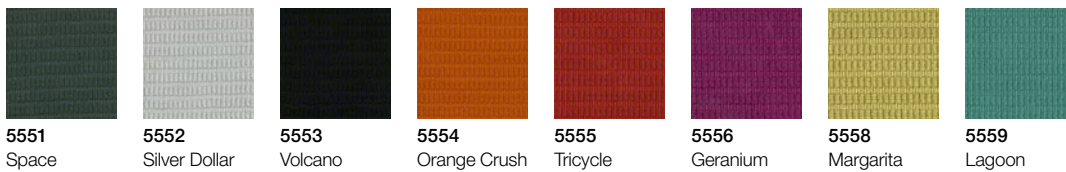

New Black

Chainmail / PG2