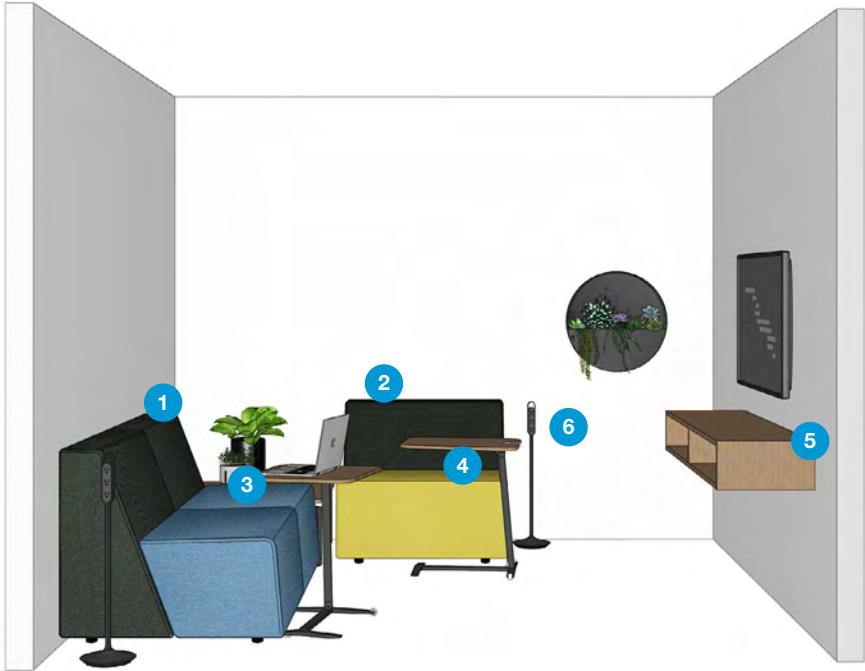

Small Conference Room

Planning Ideas ID: PF8HT3MP

Total List Price: $11,050

- 1 Turnstone Campfire 2-Seat Lounge
  List Price: $ 3,768
- 2 Turnstone Campfire 1-Seat Lounge
  List Price: $2,256
- 3 Turnstone Campfire Skate Tables
  Extended Price: $1,452
  List Price per Unit: $726
- 4 Turnstone Bassline Square Table
  List Price: $976
- 5 Steelcase Elective Elements Shelf
  List Price: $1,522
- 6 Steelcase Thread Power Hubs
  Extended Price: $1,076
  List Price per Unit: $538

Capacity: 3 users
Overall Size: 93 sq ft