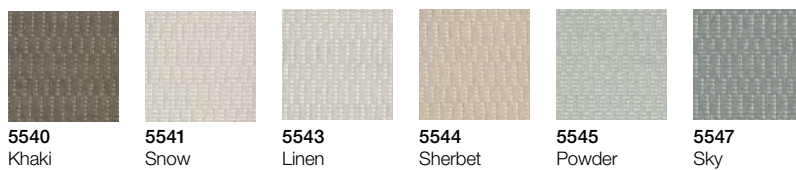

Plastic

Acrylic

Vertical Surface Fabrics

Sprite / PGA

Vertical Surface Fabrics

Alloy / PG1

P531 Silver
P527 Bubbly
P533 Element
P526 Skim
P530 Asti
P529 Shore
P535 Currency
P525 Polar
P528 Tern
P532 Oxide

Boccie / PG1

P200 New Rice
P201 New Almond
P203 New Camel
P204 New Opal
P205 New Mist
P206 New Plum
P208 New Spearmint
P209 New Sky

Buzz2 / PG1

5F03 Tomato
5F05 Burgundy
5F07 Blue
5F08 Navy
5F15 Stone
5F16 Grey
5F17 Black
5G50 Dunegrass
5G51 Sable
5G55 Pumpkin