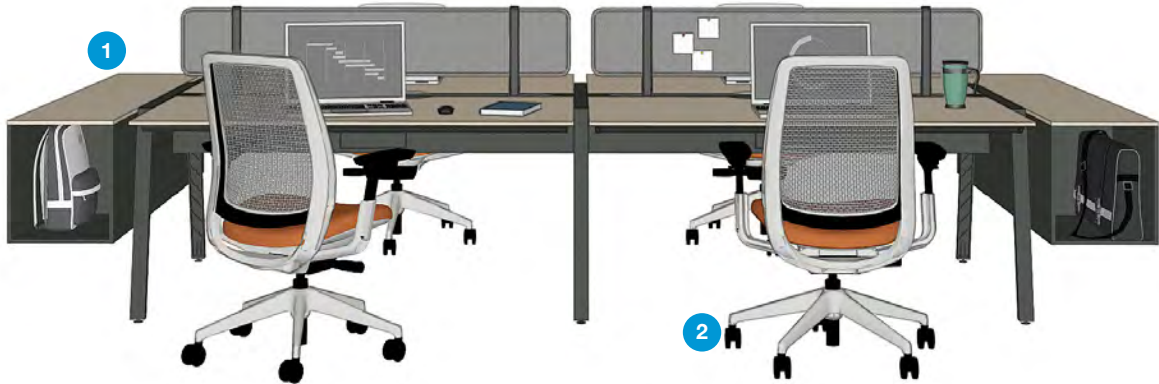

Fixed-Height Benching

Planning Ideas ID: AJ9NZ2NR

Cost Per Person: $3,869.50
Total List Price: $1,478

- 1 **Steelcase Turnstone Bivi Table with Tackable Screens and Storage Trunks**
  Extended Price: $11,074
- 2 **Steelcase Series 2 Chairs**
  Extended Price: $4,404
  List Price per Unit: $1,101

Capacity: 4 users
Workstation Size: 5' x 4'
Overall 4-pack Size: 103 sq ft