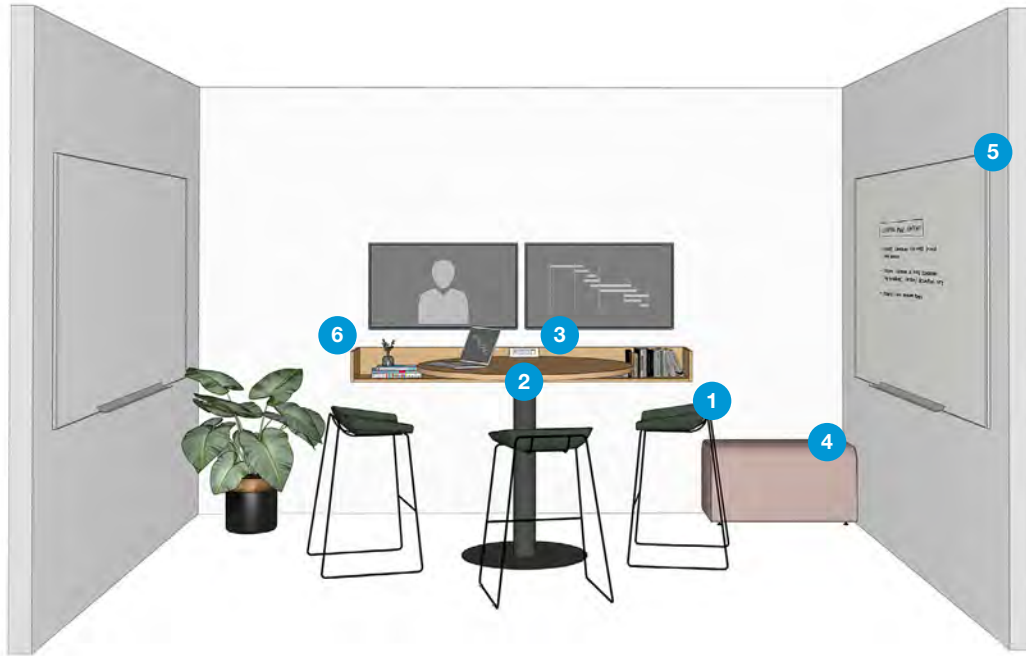

Medium Conference Room

Planning Ideas ID: RS3ZP5AY

Total List Price: $9,083.08

- **1 Turnstone Scoop Stools**
  Extended Price: $1,710
  List Price per Unit: $570
- **2 Steelcase Groupwork Table**
  List Price: $1,557
- **3 Turnstone Bivi Power Strip**
  List Price: $619
- **4 Turnstone Alight Ottoman**
  List Price: $889
- **5 Steelcase E3 Premium Whiteboards**
  Extended Price: $2,334.08
  List Price per Unit: $1,167.04
- **6 Steelcase Elective Elements Shelf**
  Extended Price: $1,974
  List Price: $987

Capacity: 3 users
Overall Size: 142 sq ft