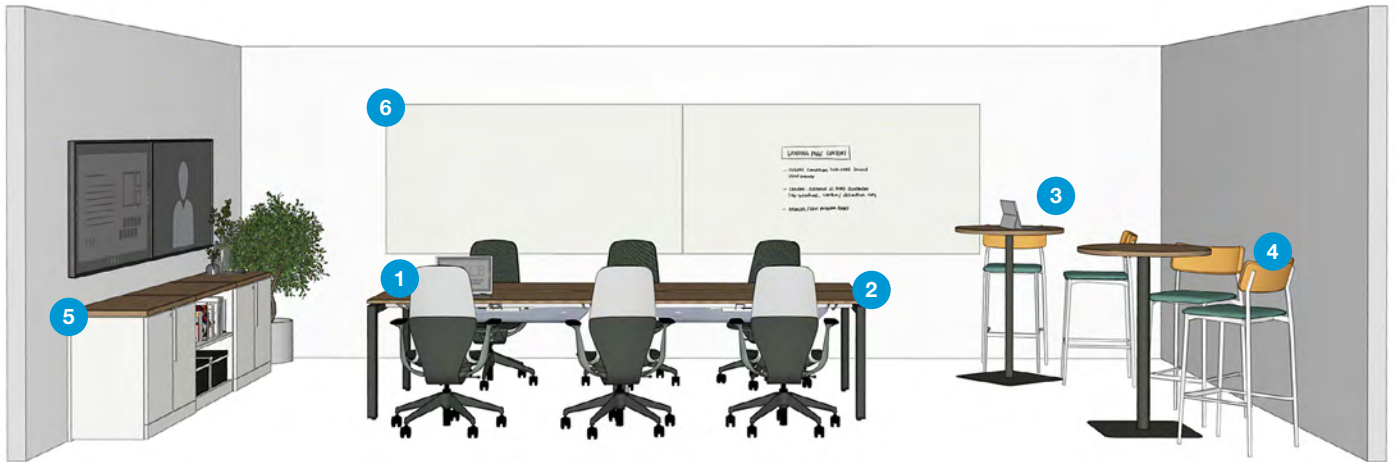

Large Conference Room

Planning Ideas ID: TS9CZ6NV

Total List Price: $31,812

- **1 Steelcase SILQ Chairs**
  Extended Price: $7,650
  List Price per Unit: $1,275
- **2 Steelcase FrameOne Top Bench**
  List Price: $6,756
- **3 Turnstone Simple Tables**
  Extended Price: $1,924
  List Price per Unit: $962
- **4 Turnstone Simple Stools with Seat and Back Cushions**
  Extended Price: $3,984
  List Price per Unit: $996
- **5 Steelcase Elective Elements Credenza**
  List Price: $6,468
- **6 PolyVision Motif Whiteboards**
  Extended Price: $5,030
  List Price per Unit: $2,515

Capacity: 10 users
Overall Size: 325 sq ft