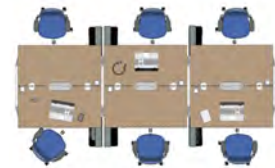

Capacity: 4 users
Workstation Size: 5' x 4'
Overall 4-pack Size: 103 sq ft

Fixed-Height Benching

Planning Ideas ID: AK5ER2SR

Cost Per Person: \$3,663.67
Total List Price: \$21,982

- 1 **Steelcase FrameOne Value Package Bench with Integrated Rails and Universal Screens**
List Price: \$12,706
- 2 **Steelcase Series 1 Chairs**
Extended Price: \$5,688
List Price per Unit: \$948
- 3 **Steelcase TS Series Slim Mobile Pedestals**
Extended Price: \$3,588
List Price per Unit: \$598

Capacity: 6 users
Workstation Size: 5' x 4'
Overall 6-pack Size: 129 sq ft

Sit-to-Stand Benching

Planning Ideas ID: AQ9FV7JT

Cost Per Person: \$6,487
Total List Price: \$38,922

- 1 **Steelcase Turnstone Bivi Standing-Height Table with Tackable Screens and Pyramid Power**
List Price: \$28,044
- 2 **Steelcase Series 1 Stools**
Extended Price: \$7,356
List Price per Unit: \$1,226
- 3 **Steelcase SOTO Personal Caddys**
Extended Price: \$3,522
List Price per Unit: \$587

Capacity: 6 users
Workstation Size: 5' x 4'
Overall 6-pack Size: 142 sq ft

Height-Adjustable Desking

Planning Ideas ID: AW7VM4NC

Cost Per Person: \$6,973
Total List Price: \$41,842

- 1 **Steelcase Answer Panel**
List Price: \$12,319
- 2 **Steelcase Migration SE Height-Adjustable Desks**
Extended Price: \$11,484
List Price per Unit: \$1,914
- 3 **Steelcase Amia Air Chairs**
Extended Price: \$8,364
List Price per Unit: \$1,394
- 4 **Steelcase Universal Steel Storage with Laminate Common Top**
Extended Price: \$8,000
List Price: \$2,284
- 5 **Steelcase Table Tents**
List Price per Unit: \$567
List Price for 2-Pack: \$898
- 6 **Steelcase SOTO Wireless Chargers**
Extended Price: \$210
List Price per Unit: \$70