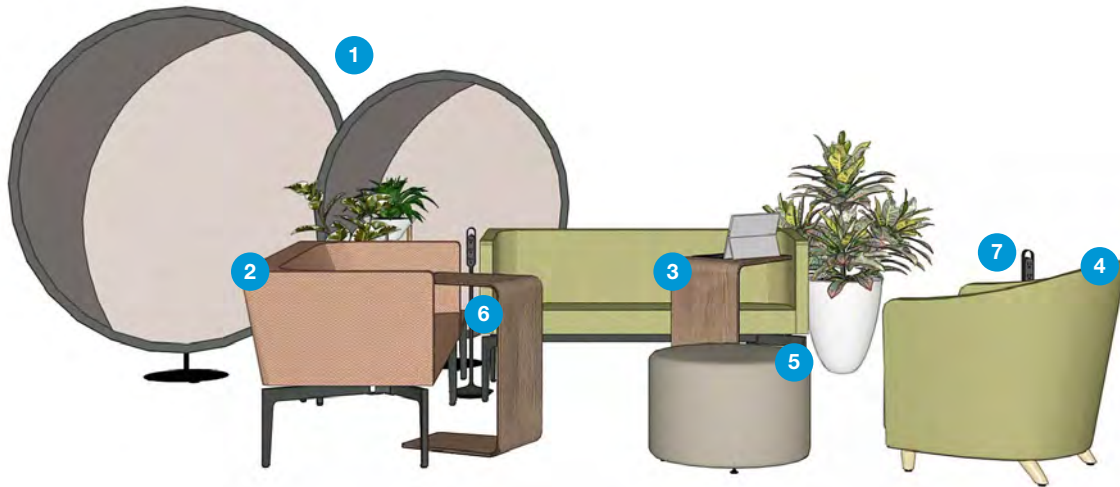

Capacity: 3 users
Overall Size: 110 sq ft

Social Lounge

Planning Ideas ID: XS4EC8QM

Total List Price: \$17,104

- 1 Turnstone Campfire 2-Seat Lounge**
Extended Price: \$7,469
List Price per Unit: \$3,734.50
- 2 Turnstone Campfire Personal Tables**
External Price: \$1,258
List Price per Unit: \$629
- 3 Turnstone Alight Ottoman**
List Price: \$711
- 4 Turnstone Buoy**
List Price: \$513
- 5 Turnstone Bassline Tables**
External Price: \$1,952
List Price per Unit: \$976
- 6 Turnstone Bivi Depot**
List Price: \$1,744
- 7 Turnstone Campfire Big Lamp**
List Price: \$2,381
- 8 Steelcase Thread Power Hubs**
Extended Price: \$1,076
List Price per Unit: \$538

Capacity: 6 users
Overall Size: 164 sq ft

Social Lounge

Planning Ideas ID: XS4UC5QW

Total List Price: \$16,830

- 1 **Steelcase Boundary Freestanding Screens**
List Price per Unit: \$1,580
- 2 **Turnstone Bivi Rumble Seats**
Extended Price: \$9,055
List Price per Unit: \$4,527.50
- 3 **Turnstone Campfire Personal Tables**
Extended Price: \$1,258
List Price: \$629
- 4 **Turnstone Jenny Chair**
List Price: \$2,174
- 5 **Turnstone Alight Ottoman**
List Price: \$711
- 6 **Turnstone Bassline Table**
List Price: \$976
- 7 **Steelcase Thread Power Hubs**
Extended Price: \$1,076
List Price per Unit: \$538