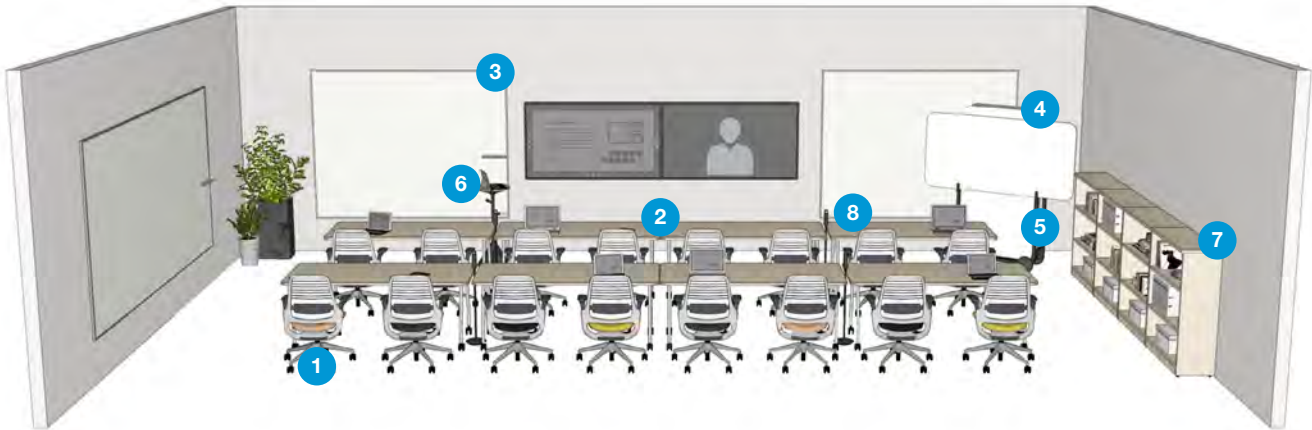

Capacity: 4 users
Overall Size: 131 sq ft

Training Room

Planning Ideas ID: UQ4SF5NK

Total List Price: \$48,479

- 1 Turnstone Campfire 2-Seat Lounge**
Extended Price: \$11,342
List Price per Unit: \$3,804
- 2 Turnstone Campfire Personal Tables**
Extended Price: \$1,887
List Price per Unit: \$629
- 3 Steelcase Verb Tables**
Extended Price: \$3,609
List Price per Unit: \$1,203
- 4 Steelcase Cobi Chairs**
Extended Price: \$6,786
List Price per Unit: \$1,131
- 5 Steelcase Groupwork Standing-Height Tables**
Extended Price: \$2,439
List Price per Unit: \$813
- 6 Steelcase Move Stools**
Extended Price: \$4,896
List Price per Unit: \$816
- 7 PolyVision Flow Vertical Whiteboards**
Extended Price: \$3,660
List Price per Unit: \$1,830
- 8 PolyVision TAC Tackboard**
Extended Price: \$3,760
List Price per Unit: \$1,880
- 9 Steelcase Universal Bookcases with Common Top**
Extended Price: \$10,100
List Price per Unit: \$2,480

Capacity: 18 users
Overall Size: 668 sq ft

Training Room

Planning Ideas ID: VF7QT6PU

Total List Price: \$42,002

- 1 **Steelcase Series 1 Chairs**
List Price per Unit: \$768
- 2 **Steelcase Verb Tables**
List Price per Unit: \$974
- 3 **PolyVision Flow Whiteboards**
List Price per Unit: \$1,386
- 4 **Steelcase Flex Whiteboards Package**
List Price per Unit: \$2,307
- 5 **Steelcase Flex Board Cart**
List Price: \$1,970
- 6 **Steelcase Flex Stand Table**
List Price: \$580
- 7 **Steelcase Payback Bookcases**
List Price per Unit: \$802
- 8 **Steelcase Thread Power Hubs**
List Price per Unit: \$464