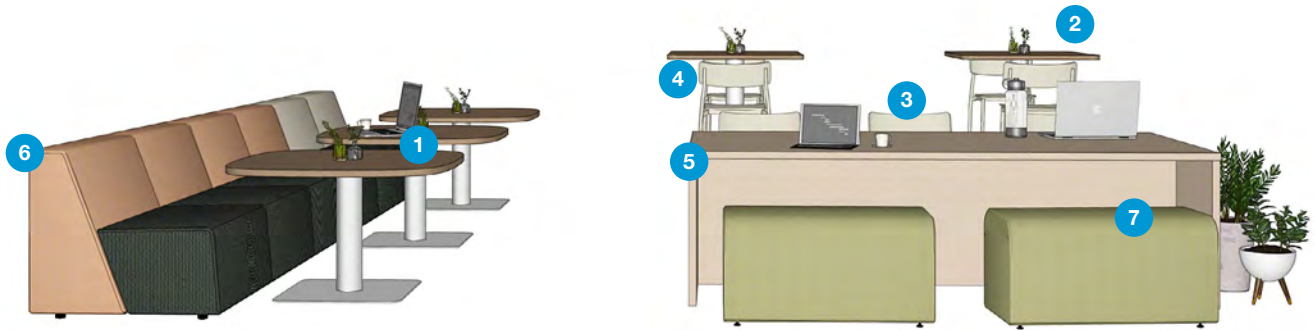

Neighborhood Café

Planning Ideas ID: ZK7DX7WE

Total List Price: $25,256

- **1 Turnstone Simple Lounge Tables**
  Extended Price: $3,768
  List Price per Unit: $1,256
- **2 Turnstone Simple Café Tables**
  Extended Price: $2,310
  List Price per Unit: $1,155
- **3 Turnstone Simple Chairs**
  Extended Price: $1,260
  List Price per Unit: $420
- **4 Turnstone Simple Stools**
  Extended Price: $2,524
  List Price per Unit: $631
- **5 Turnstone Campfire Big Table**
  List Price: $2,669
- **6 Turnstone Campfire 2-Seat Lounge**
  Extended Price: $10,947
  List Price per Unit: $3,649
- **7 Turnstone Alight Ottoman Bench**
  Extended Price: $1,778
  List Price per Unit: $889

Capacity: 15 users
Overall Size: 317 sq ft