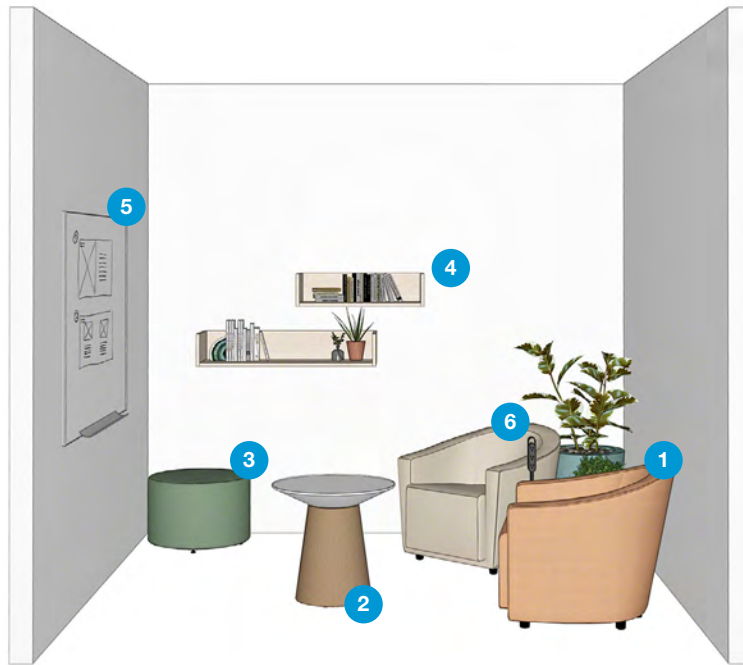

Small Conference Room

Planning Ideas ID: NW3ES6WD

Total List Price: $9,454.65

- **1 Turnstone Jenny Chairs**
  Extended Price: $4,098
  List Price per Unit: $2,049
- **2 Turnstone Campfire Paper Table**
  List Price: $1,402
- **3 Turnstone Alight Round Ottoman**
  List Price: $732
- **4 Steelcase Elective Elements Shelves**
  Extended Price: $1,859
- **5 Steelcase E3 Premium Whiteboard**
  List Price: $825.65
- **6 Steelcase Thread Power Hub**
  List Price: $538

Capacity: 2 users
Overall Size: 91 sq ft