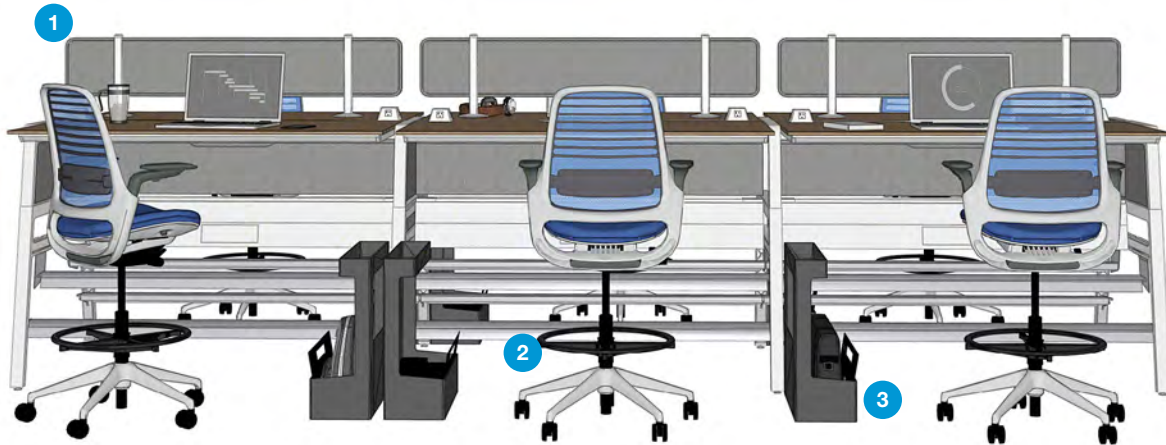

Sit-to-Stand Benching

Planning Ideas ID: AQ9FV7JT

Cost Per Person: $6,487
Total List Price: $38,922

- 1 **Steelcase Turnstone Bivi Standing-Height Table with Tackable Screens and Pyramid Power**
  List Price: $28,044
- 2 **Steelcase Series 1 Stools**
  Extended Price: $7,356
  List Price per Unit: $1,226
- 3 **Steelcase SOTO Personal Caddys**
  Extended Price: $3,522
  List Price per Unit: $587

Capacity: 6 users
Workstation Size: 5' x 4'
Overall 6-pack Size: 142 sq ft