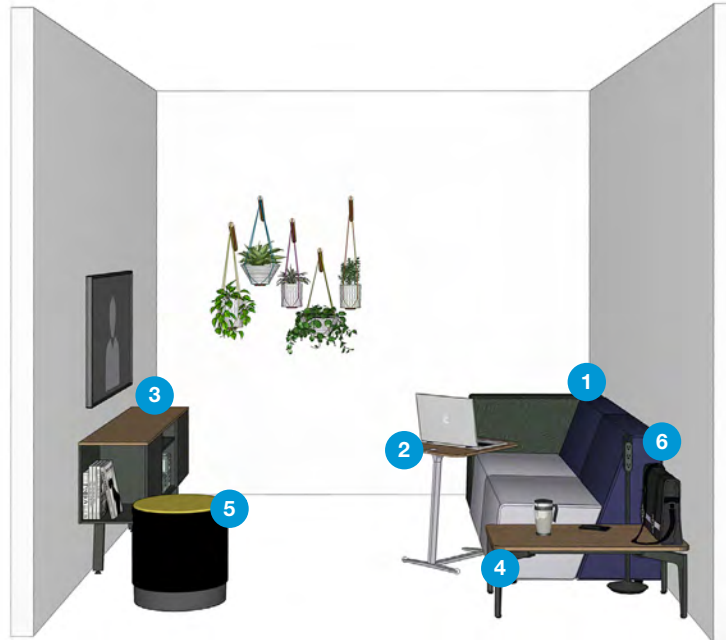

Focus + Respite Enclave

Planning Ideas ID: XR4AQ5NH

Total List Price: $9,682

- 1 **Turnstone Campfire Big Lounge with Wedge**
  List Price: $4,941
- 2 **Turnstone Campfire Skate Table**
  List Price: $726
- 3 **Turnstone Bivi Storage Trunk**
  List Price: $1,988
- 4 **Turnstone Bassline Table**
  List Price: $976
- 5 **Turnstone Buoy**
  List Price: $513
- 6 **Steelcase Thread Power Hub**
  List Price: $538

Capacity: 3 users
Overall Size: 110 sq ft