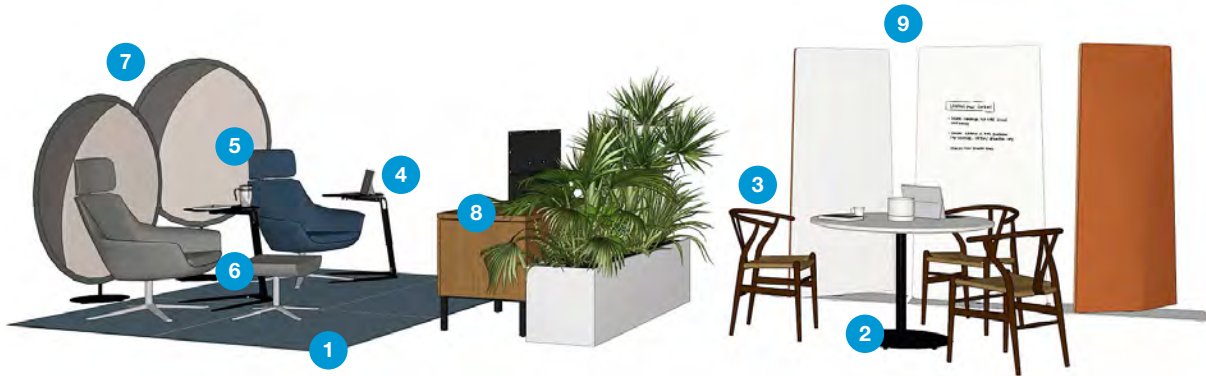

Capacity: 15 users
Overall Size: 317 sq ft

Neighborhood Café

Planning Ideas ID: ZU2FX4BM

Total List Price: \$12,461

- 1 Turnstone Campfire Big Table Seated-Height
List Price: \$2,669
- 2 Turnstone Campfire Big Table Standing-Height
List Price: \$2,984
- 3 Turnstone Simple Chairs
Extended Price: \$840
List Price per Unit: \$420
- 4 Turnstone Simple Stools
Extended Price: \$1,262
List Price per Unit: \$631
- 5 Turnstone Shortcut Chairs
Extended Price: \$1,170
List Price per Unit: \$585
- 6 Turnstone Shortcut Stools
Extended Price: \$1,686
List Price per Unit: \$843
- 7 Turnstone Scoop Chairs
Extended Price: \$920
List Price per Unit: \$460
- 8 Turnstone Scoop Stools
Extended Price: \$930
List Price per Unit: \$465

Capacity: 12 users
Overall Size: 122 sq ft

Social Lounge

Planning Ideas ID: QW8YR7DP

Total List Price: \$44,701

- 1 **Nanimarquina Patch Rug**
List Price per Unit: \$6,650
- 2 **Coalesse Montara650 Table with Power Pod**
List Price per Unit: \$1,900
- 3 **Coalesse Carl Hansen Wishbone Chair**
Extended Price: \$5,943
List Price per Unit: \$1,981
- 4 **Coalesse Free Stand Table**
Extended Price: \$1,670
List Price per Unit: \$835
- 5 **Coalesse Bob Lounge Chair**
Extended Price: \$7,647
List Price per Unit: \$3,823.50
- 6 **Coalesse Bob Ottoman**
List Price: \$1,152
- 7 **Steelcase Boundary Screens**
List Price per Unit: \$1,500
- 8 **Steelcase Elective Elements Credenza**
List Price per Unit: \$9,515
- 9 **Turnstone Pivot Screens**
Extended Price: \$8,724
List Price per Unit: \$2,908