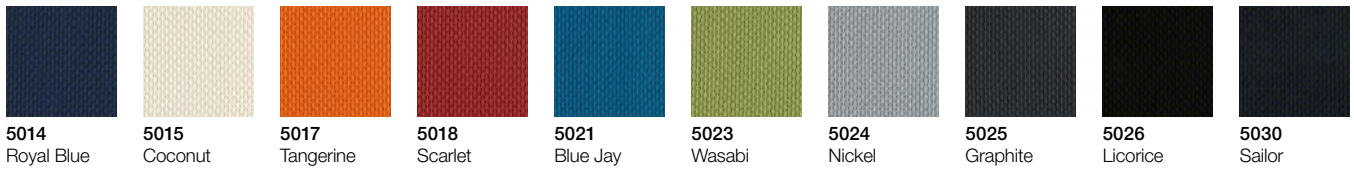

3D Microknit

Connect 3D

Qvi Net

Reply Air Mesh

NEW

Fusion Fabrics