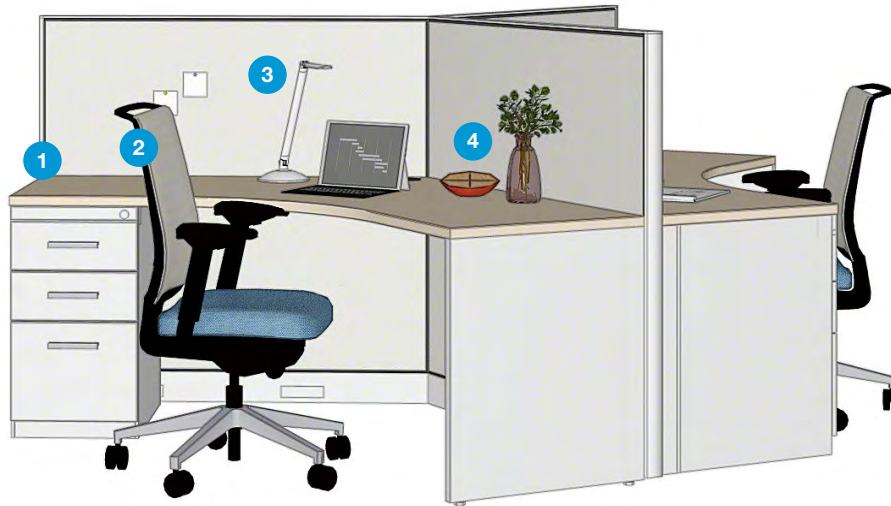

120-Degree Workstation

Planning Ideas ID: FW5UK7EP

Cost Per Person: $5,096
Total List Price: $15,288

1. 1 **Steelcase Kick Panel with TS Worksurfaces and Storage**
   List Price: $9,792
2. 2 **Steelcase Reply Chairs**
   Extended Price: $3,915
   List Price per Unit: $1,305
3. 3 **Steelcase LED Linear Lights**
   Extended Price: $1,371
   List Price per Unit: $457
4. 4 **Steelcase SOTO Wireless Chargers**
   Extended Price: $210
   List Price per Unit: $70

Capacity: 3 users
Workstation Size: 6'-9" x 4'-9"
Overall 3-pack Size: 81 sq ft