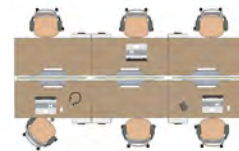

Capacity: 4 users
Workstation Size: 5' x 4'
Overall 4-pack Size: 103 sq ft

Fixed-Height Benching

Planning Ideas ID: AK5ER2SR

Cost Per Person: \$3,663.67
Total List Price: \$21,982

- 1 **Steelcase FrameOne Value Package Bench with Integrated Rails and Universal Screens**
List Price: \$12,706
- 2 **Steelcase Series 1 Chairs**
Extended Price: \$5,688
List Price per Unit: \$948
- 3 **Steelcase TS Series Slim Mobile Pedestals**
Extended Price: \$3,588
List Price per Unit: \$598

Capacity: 6 users
Workstation Size: 5' x 4'
Overall 6-pack Size: 129 sq ft

Sit-to-Stand Benching

Planning Ideas ID: AQ9FV7JT

Cost Per Person: \$6,487
Total List Price: \$38,922

- 1 **Steelcase Turnstone Bivi Standing-Height Table with Tackable Screens and Pyramid Power**
List Price: \$28,044
- 2 **Steelcase Series 1 Stools**
Extended Price: \$7,356
List Price per Unit: \$1,226
- 3 **Steelcase SOTO Personal Caddys**
Extended Price: \$3,522
List Price per Unit: \$587