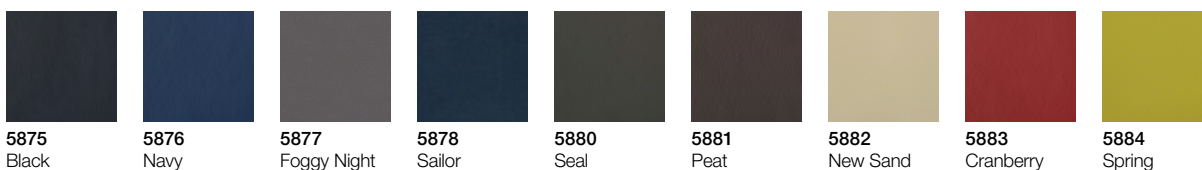

Foundation / PG2