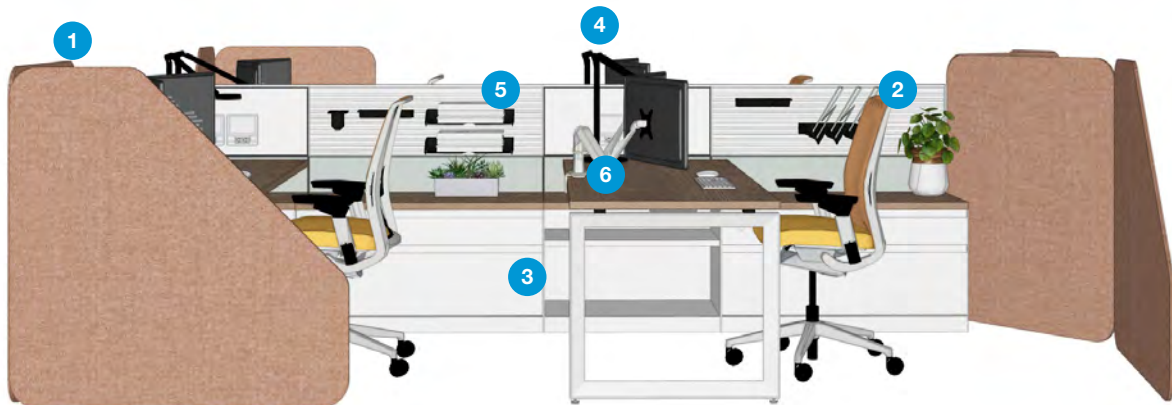

Panel-Based Workstation

Planning Ideas ID: BW3CH3WB

Cost Per Person: $12,143
Total List Price: $48,572

1. 1 **Steelcase Answer Panel with Universal Worksurfaces and Leg**
   List Price: $13,214
2. 2 **Steelcase Think Chairs**
   Extended Price: $6,876
   List Price per Unit: $1,719
3. 3 **Steelcase Universal Steel Storage**
   Extended Price: $13,208
   List Price per Unit: $3,302
4. 4 **Steelcase dash Task Lights**
   Extended Price: $2,816
   List Price per Unit: $704
5. 5 **Steelcase SOTO Worktools**
   Extended Price: $758
6. 6 **Steelcase CF Series Evolution Dual Monitor Arms**
   Extended Price: $2,988
   List Price: $747
7. 7 **Steelcase Flex Freestanding Screen**
   Extended Price: $8,712
   List Price: $1,089

Capacity: 4 users
Workstation Size: 6' x 6'
Overall 4-pack Size: 163 sq ft