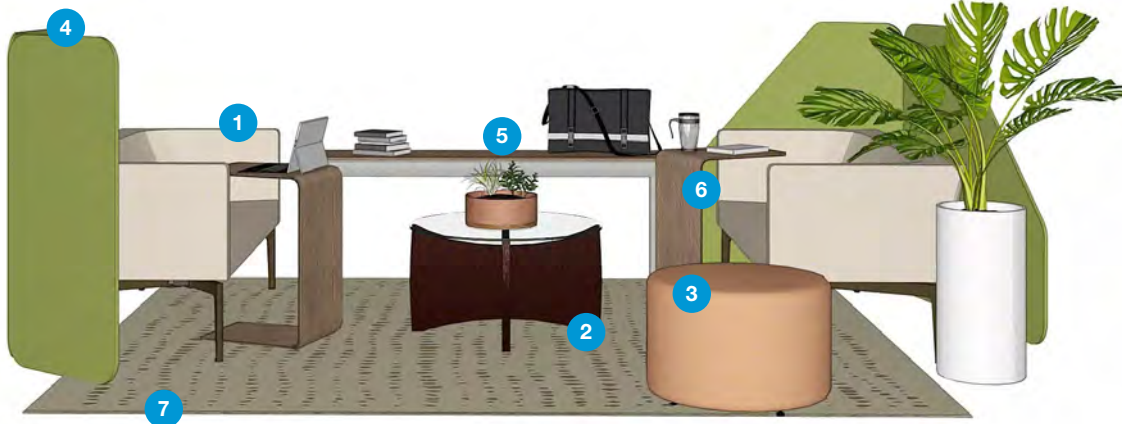

Capacity: 6 users
Overall Size: 164 sq ft

Social Lounge

Planning Ideas ID: XS4UC5QW

Total List Price: \$16,830

- 1 **Steelcase Boundary Freestanding Screens**
List Price per Unit: \$1,580
- 2 **Turnstone Bivi Rumble Seats**
Extended Price: \$9,055
List Price per Unit: \$4,527.50
- 3 **Turnstone Campfire Personal Tables**
Extended Price: \$1,258
List Price: \$629
- 4 **Turnstone Jenny Chair**
List Price: \$2,174
- 5 **Turnstone Alight Ottoman**
List Price: \$711
- 6 **Turnstone Bassline Table**
List Price: \$976
- 7 **Steelcase Thread Power Hubs**
Extended Price: \$1,076
List Price per Unit: \$538

Capacity: 6 users
Overall Size: 105 sq ft

Social Lounge

Planning Ideas ID: YG9UZ6AD

Total List Price: \$19,836

- 1 Turnstone Campfire 2-Seat Lounge**
Extended Price: \$7,368
List Price per Unit: \$3,719
- 2 Turnstone Campfire 1-Seat Lounge**
List Price: \$2,133
- 3 Turnstone Jenny Occasional Tables**
List Price: \$2,116
- 4 Turnstone Alight Ottomans**
Extended Price: \$1,443
List Price per Unit: \$721.50
- 5 Turnstone Campfire Big Lamp**
List Price: \$2,381
- 6 Turnstone Jenny Chair**
List Price: \$1,759
- 7 Turnstone Campfire Personal Table**
List Price: \$629
- 8 Turnstone Bassline Table**
List Price: \$931
- 9 Steelcase Thread Power Hubs**
Extended Price: \$1,076
List Price per Unit: \$538

Capacity: 8 users
Overall Size: 189 sq ft

Social Lounge

Planning Ideas ID: YH2VH5ZH

Total List Price: \$24,924

- 1 **Turnstone Bivi Rumble Seats**
Extended Price: \$8,858
List Price per Unit: \$4,429
- 2 **Turnstone Alight Table**
List Price: \$1,069
- 3 **Turnstone Alight Ottoman**
List Price: \$711
- 4 **Steelcase Flex Freestanding Screens**
Extended Price: \$3,810
List Price: \$700.75
- 5 **Turnstone Campfire Slim Table**
List Price: \$1,241
- 6 **Turnstone Campfire Personal Table**
Extended Price: \$1,258
List Price: \$629
- 7 **Nanimarquina Basket Rug**
List Price: \$7,977