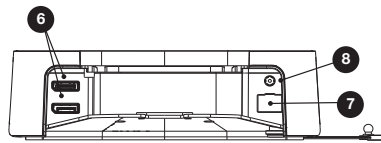

### User Facing Ports

- 1 Illuminated Power Button
- 2 Audio Jack
- 3 USB-A Port (2x)
- 4 Downstream Thunderbolt 4 Port
- 5 Upstream Thunderbolt 4 Port