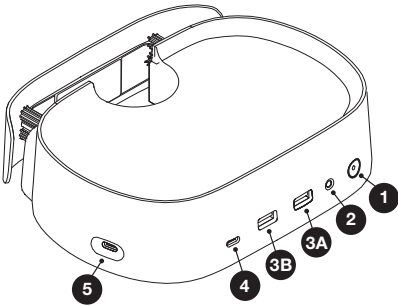

### User Facing Ports

- 1 Illuminated Power Button
- 2 Audio Jack
- 3 USB-A Port (2x)
- 4 Downstream Thunderbolt 4 Port
- 5 Upstream Thunderbolt 4 Port