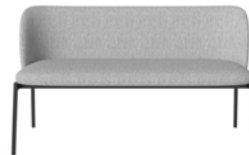

Seed Armchair

Lounge Seating | Bolia

Solo Armchair

Soul Lounge Chair

Visti Armchair

Angle Sofa Series

Caisa Modular Sectional

Caisa Sofa – Three-Seater

Cloud Sofa

Cosima Chaise Lounge

Cosima Modular Sofa

Dine Dining Sofa

Frank Dining Sofa

Fuuga Sofa

Grace Chaise Lounge

Hannah Six-Seater Corner Sofa with Open End Left

Hannah Sofa

Lomi Sofa Series

Lounge Seating | Bolia

Madison Sofa

North Sofa with Chaise Lounge

Paste Sofa

Scandinavia Remix Daybed

Scandinavia Remix Sofa