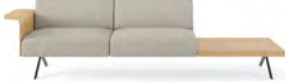

Pictured:

1. Sistema Lounge System + Enea Café Wood Stool + Potrero415 Light Table + Montara650 Occasional Table
2. LessThanFive Chair + Montara650 Table
3. Bob Lounge Chair w/ Headrest + Trees Occasional Table
4. Massaud Lounge Chair
5. Massaud Low Back Conference Chair w/ Integrated Arms + SW_1 Table
6. Massaud Low Back Conference Chair w/ Integrated Arms & 4 Star Base + Potrero415 Table
7. Circa Lounge System + Montara650 Table

Lounge Seating | Coalesse

Await Lounge System

Bix Lounge System

Circa Lounge System

Lagunitas Lounge System

Sistema Lounge System

Bob Lounge Chair w/ Headrest

Davos Lounge Seating

Hosu Lounge Chair with Ottoman and Lumbar Pillow

Joel Lounge Chair

Marien152 Four-Star Base Lounge

Marien152 Wood Base Lounge

Massaud Work Lounge

Millbrae Contract Lounge Seating

Millbrae Lifestyle Lounge Seating