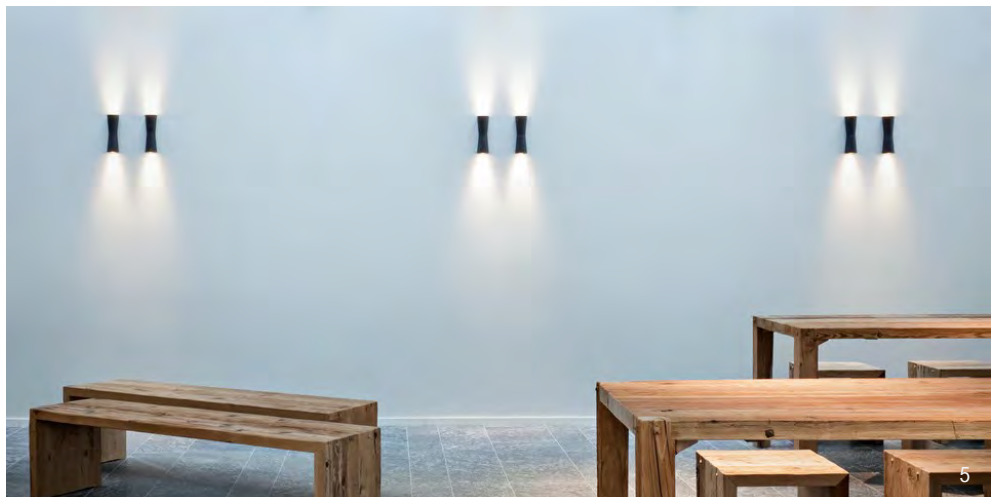

Taccia LED – Anodized Silver

Tatou T1 - Bronze

FLOS

Lighting – Wall & Ceiling Lights

Pictured:

Coordinates Wall 2

Pictured:

1. IC Lights C/W1
2. Coordinates Ceiling 1
3. 265
4. IC Lights C/W2 Double
5. Clessidra
6. Clara
7. Foglio