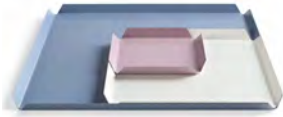

Skiff Bench

Skiff Small Café Table

Accessories

Pictured:

100% Trays

Pictured:

1. Splash Coat Rack
2. 100% Trays
3. Hang 1 Large Swoval Mirror
4. Plot Planter
5. Hecks Ottoman Tray

Accessories | Blu Dot

2D 3D In Out Steel Box

2D 3D Steel Bowls

2D 3D Steel Letter Holder

2D 3D Steel Magazine Rack

100% Trays

Square Pillow

Amos Coat Rack with Wooden Tray

Bumper Ottoman Tray