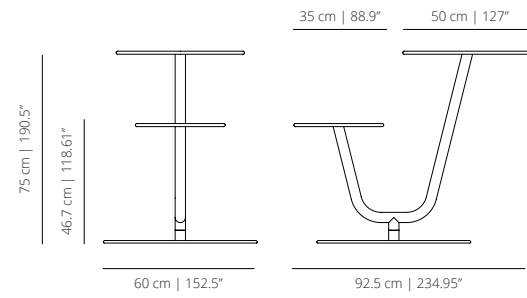

Solar

Technical Info - EN

SOLAR TABLE

compact laminate seat / compact laminate tabletop

upholstered seat / oak tabletop

INDOOR FINISHES

STRUCTURE

Powder coated