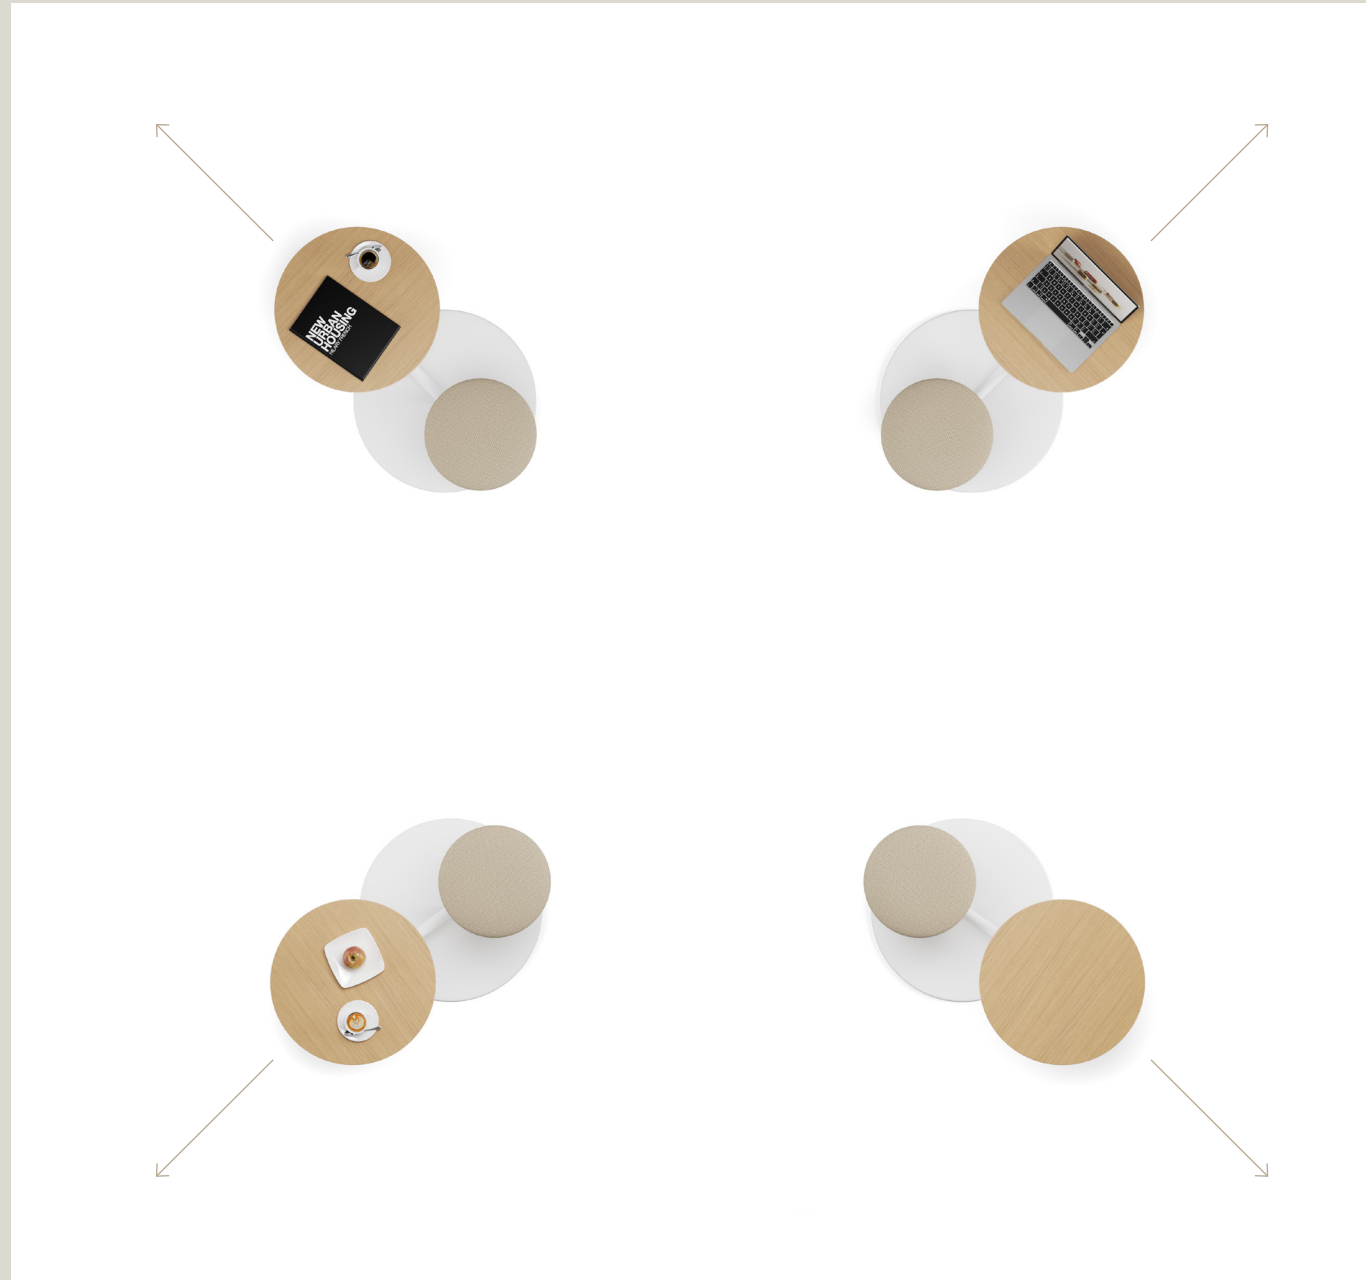

Privacy

Retreat outdoor with Solar to disconnect, work, dine or enjoy the alfresco area. Privacy is always guaranteed.