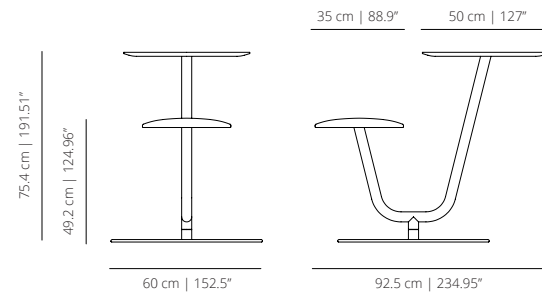

Solar

Technical Info - EN

SOLAR TABLE

compact laminate seat / compact laminate tabletop

upholstered seat / oak tabletop

INDOOR FINISHES

STRUCTURE

Powder coated