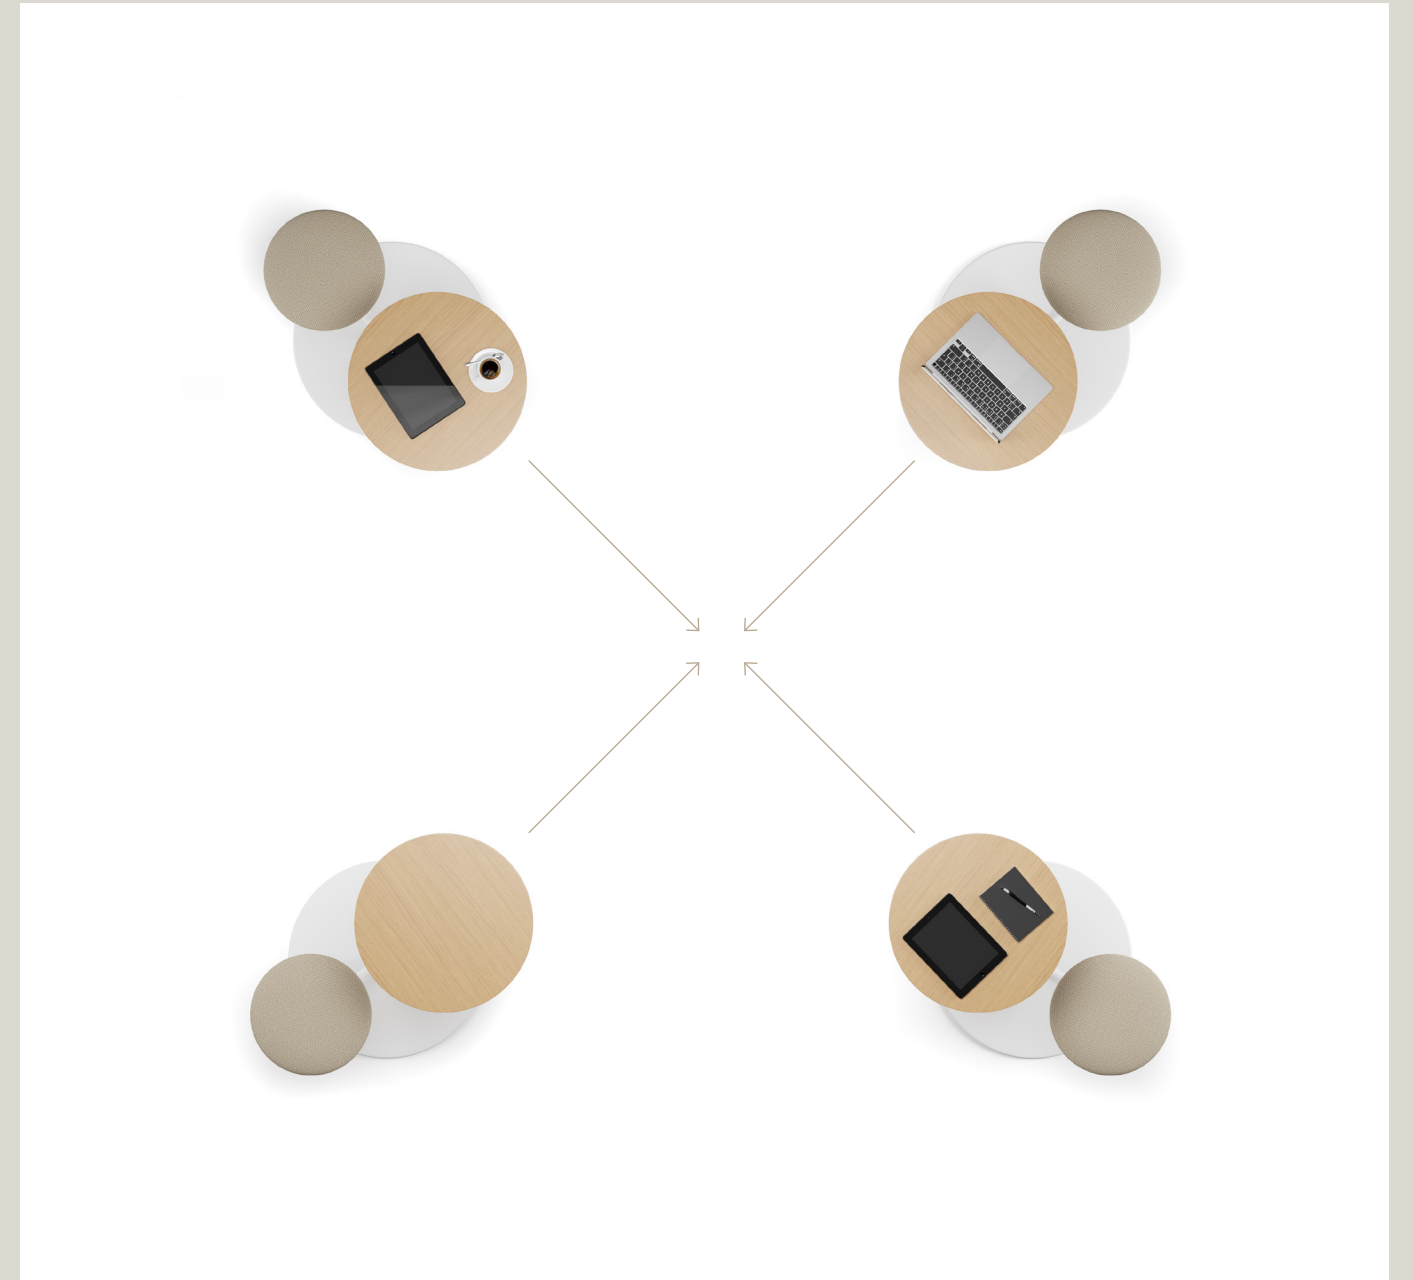

Collaboration

Choose your side with Solar, a clever piece to foster collaboration in team meetings, promote communication and enhance concentration.