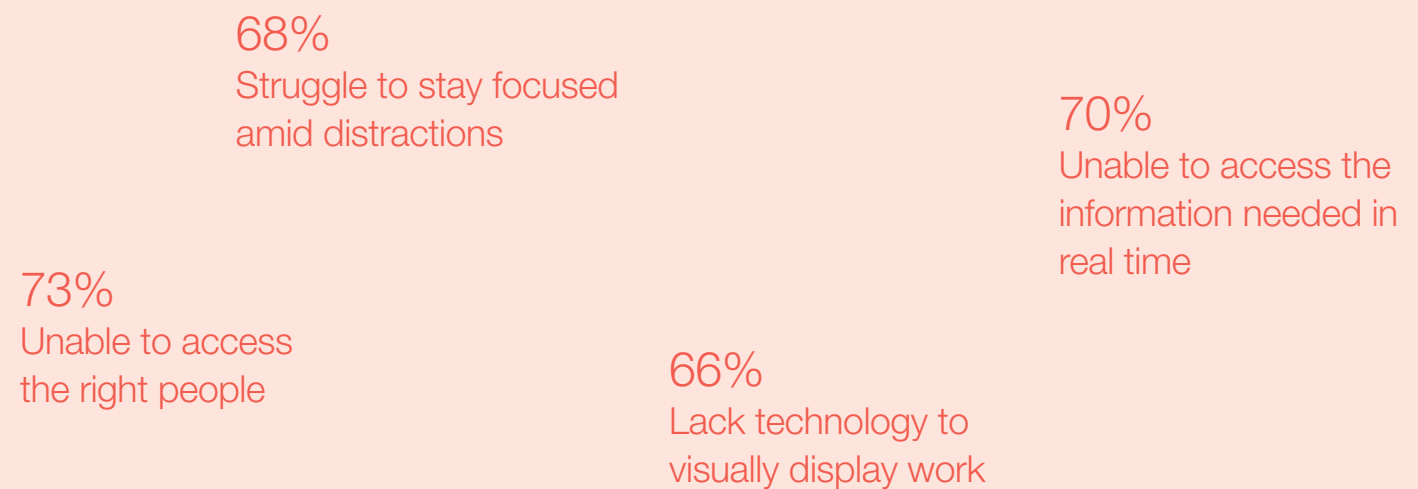

In today's workplace, active collaboration is critical to new ideas and innovative solutions.

Today, 70% of employees are stuck with traditional conference rooms that limit creativity and prime people for passive behavior. Meetings are often constrained to a limited-time slot and the immobility of traditional collaboration tools.

Active collaboration is all about encouraging people at work to get out of passive behaviors and become more physically and emotionally engaged in the creative process. Companies struggle to support the kind of collaboration they need.

According to the 2019 Steelcase Active Collaboration Study, respondents identified four major ways innovation is being hindered:

*According to the Steelcase 360 Article: [Fuel Better Ideas: Get Active](#)