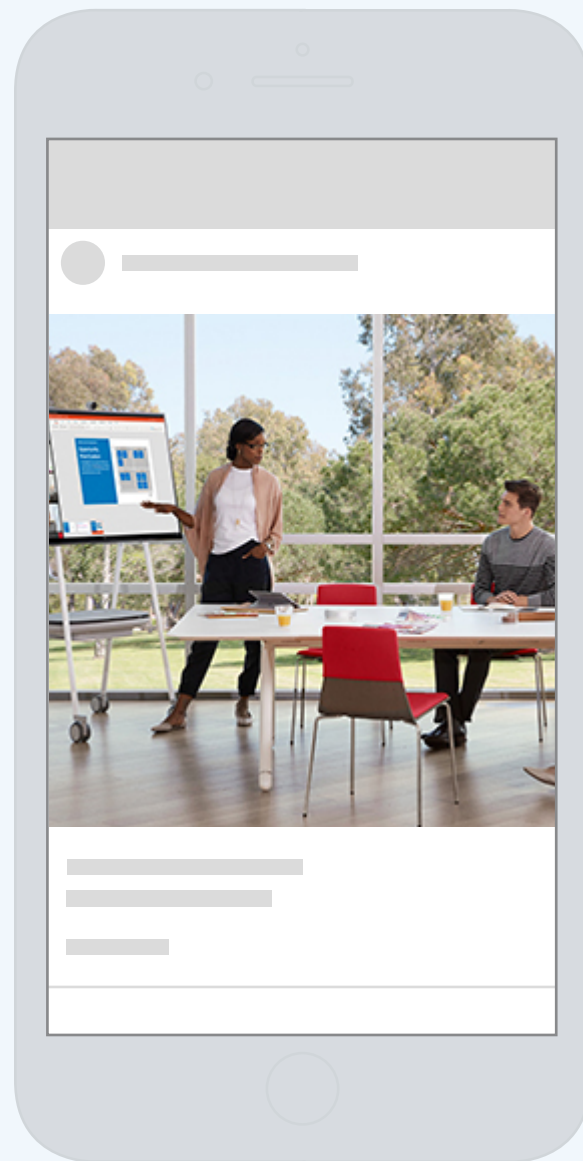

Social Media

Photos and captions you can use across your social media channels to begin the conversation about Steelcase Roam with your customers.

Captions

“Meet Steelcase Roam—the perfect companion to Microsoft Surface Hub 2S that frees teams to collaborate anywhere.”

“Great ideas can’t be scheduled. Steelcase Roam frees you to collaborate in planned meetings or spontaneously when brilliance strikes.”

“Enables teams to collaborate anywhere with a mobile stand that can be moved with ease!”

“Make any space a teamwork space with Steelcase Roam—a system of mobile stands and wall mounts designed to pair perfectly with Microsoft Surface Hub 2S.”

CTA

Available from [distributor name].

Hashtags

#RoamAtWork, #Roam, #ROAMYourWay, #RoamToWork, #ROAMYourOwnWay, #CreateGoodIdeas, #NewWorkNewRules

Assets

[Download images](#)