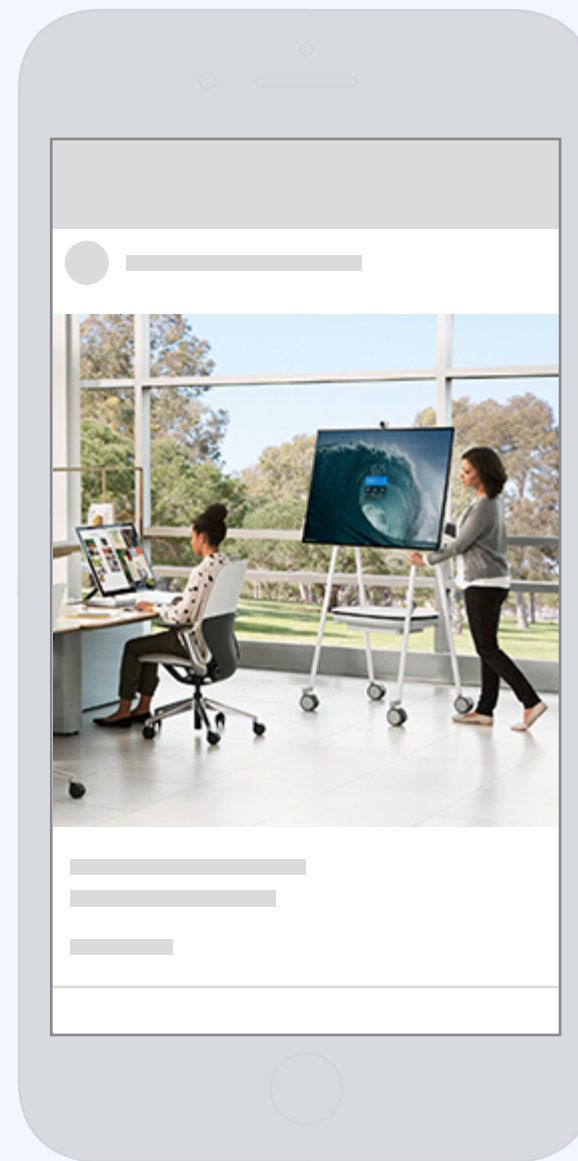

“Make any space a teamwork space with Steelcase Roam—the perfect companion to Microsoft Surface Hub 2S.”

CTA

Available from [distributor name].

Hashtags

#RoamAtWork, #Roam, #ROAMYourWay, #RoamToWork, #ROAMYourOwnWay, #CreateGoodIdeas, #NewWorkNewRules

Assets

[Watch video](#)

Social Media

Photos and captions you can use across your social media channels to begin the conversation about Steelcase Roam with your customers.

Captions

“Meet Steelcase Roam—the perfect companion to Microsoft Surface Hub 2S that frees teams to collaborate anywhere.”

“Great ideas can’t be scheduled. Steelcase Roam frees you to collaborate in planned meetings or spontaneously when brilliance strikes.”

“Enables teams to collaborate anywhere with a mobile stand that can be moved with ease!”