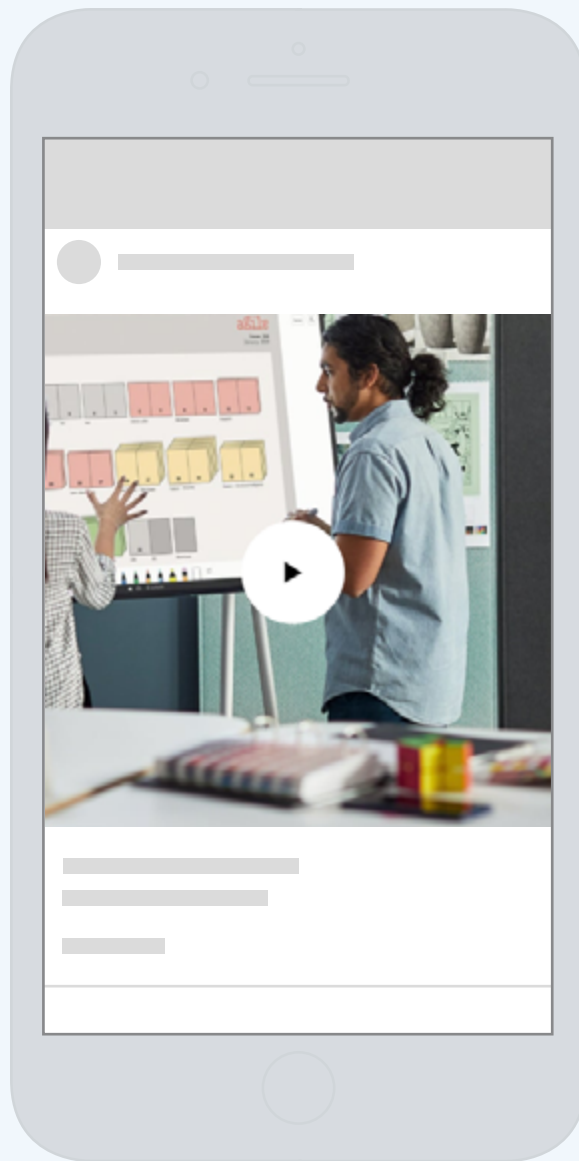

Social Media

Video and captions you can use across your social media channels to begin the conversation about Steelcase Roam with your customers.

Caption

“Make any space a teamwork space with Steelcase Roam—the perfect companion to Microsoft Surface Hub 2S.”

CTA

Available from [distributor name].

Hashtags

#RoamAtWork, #Roam, #ROAMYourWay, #RoamToWork, #ROAMYourOwnWay, #CreateGoodIdeas, #NewWorkNewRules

Assets

[Watch video](#)