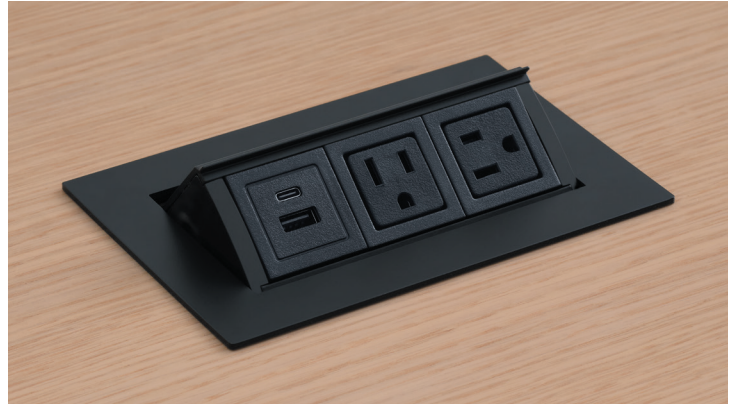

Steelcase

Steelcase Pop Up Powerstrip

Power at your fingertips. With all the devices needed to keep businesses moving, easy-to-access power is a must-have. The Steelcase Pop Up Powerstrip is the power you need in a clean, elegant package. A simple press of the surface panel reveals power options, including standard outlets and charging for devices with USB-A and USB-C ports. Press the surface panel closed to conceal the power sources when not in use.

Features + Benefits

Easy Access

Great for private offices, desks and conference tables, the Pop Up Powerstrip mounts directly into the tabletop surface through an opening cut into the table. Just press the panel to reveal the power outlets. Press again and the power is neatly stored away.

Multi-Functional

Multiple power configurations fit all needs — power outlets, USB-A and C 20W, USB-C 100W and data port are available. Can be used to power a single workstation with the standard NEMA plug or standard NEMA plug with under worksurface utility power. The Pop Up Powerstrip is also available as a power option for Steelcase Relay Modular Power System and Steelcase Universal Modular Power System.

Specs and Technical Details

Mounts into the tabletop's surface (field installation required)

Optional power configurations include power outlets, USB-A + C 20W, USB-C 100W and data port

Corded NEMA plug option available with Under Worksurface Utility Power 4, 7 or 9 outlets; 8 optional cord lengths, 3 plug options