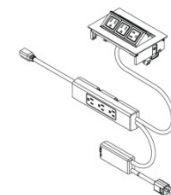

Statement of Line

Plugs and Powerstrips

Corded NEMA Plug

Style# DSPOP

Pop Up Powerstrip

for Steelcase Universal Modular Power System

Style# DSMPPSP

Pop Up Powerstrip

for Steelcase Relay Modular Power System

Style# DSMPQPSP

Pop Up Powerstrip

with Optional Utility Power

Style# DSPOP - Corded NEMA
Style# DSMPPSP - Universal Modular Power

Power Configurations

1 USB-C 100W,
1 Power Outlet