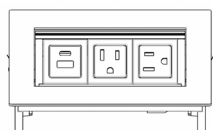

1 USB A+C 20W,
2 Power Outlets