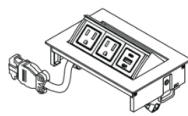

Statement of Line

Plugs and Powerstrips

Corded NEMA Plug

Style# DSPOP

Pop Up Powerstrip

for Steelcase Universal Modular Power System

Style# DSMPPSP

Pop Up Powerstrip

for Steelcase Relay Modular Power System

Style# DSMPQPSP

Pop Up Powerstrip

with Optional Utility Power

Style# DSPOP - Corded NEMA
Style# DSMPPSP - Universal Modular Power

Power Configurations

1 USB-C 100W,
1 Power Outlet