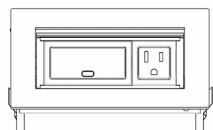

for Steelcase Relay Modular Power System

Style# DSMPQPSP

Pop Up Powerstrip

with Optional Utility Power

Style# DSPOP - Corded NEMA
Style# DSMPPSP - Universal Modular Power

Power Configurations

1 USB-C 100W,
1 Power Outlet