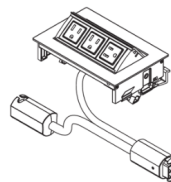

Statement of Line

Plugs and Powerstrips

Corded NEMA Plug

Style# DSPOP

Pop Up Powerstrip

for Steelcase Universal Modular Power System

Style# DSMPPSP

Pop Up Powerstrip

for Steelcase Relay Modular Power System

Style# DSMPQPSP

Pop Up Powerstrip

with Optional Utility Power

Style# DSPOP - Corded NEMA
Style# DSMPPSP - Universal Modular Power

Power Configurations

1 USB-C 100W,
1 Power Outlet