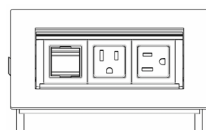

1 Data Port,
2 Power Outlets