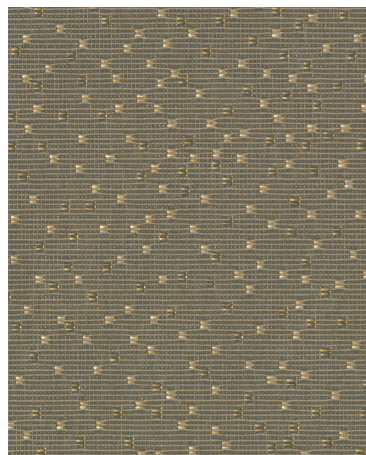

Optic

Optic is available on vertical surface products. This material incorporates a geometric square pattern into the weave complementing the neutral color palette.

Disclaimer

There may be variation in color, texture, and finish between this sample and the actual product.

Optic

Glimmer P551

Whiskey P546

Hazel P540

Twinkle P541

Seaglass P543

Bath P547

Orion P542

Whisper P548

Breezy P549

Optic

Price Group 1, Coalesse 6

Technical Specifications

Contents: 70% Pre-Consumer Recycled Polyester, 30% Post-Consumer Recycled Polyester

Abrasion: 200 cycles

Material Characteristics

Width: 66 in | **Vertical Repeat:** 22.7 in | **Horizontal Repeat:** 16.5 in | **Backing:** None

Cleaning Code: W | **Warranty:** 12 years

Performance Standards

| | Americas Finish Code | Europe, Middle East and Africa Finish Code | Asia Pacific Finish Code |
|----------|-------------------------|--|-----------------------------|
| Hazel | P540 | - | - |
| Twinkle | P541 | - | - |
| Orion | P542 | - | - |
| Seaglass | P543 | - | - |
| Whiskey | P546 | - | - |
| Bath | P547 | - | - |
| Whisper | P548 | - | - |
| Breezy | P549 | - | - |
| Glimmer | P551 | - | - |