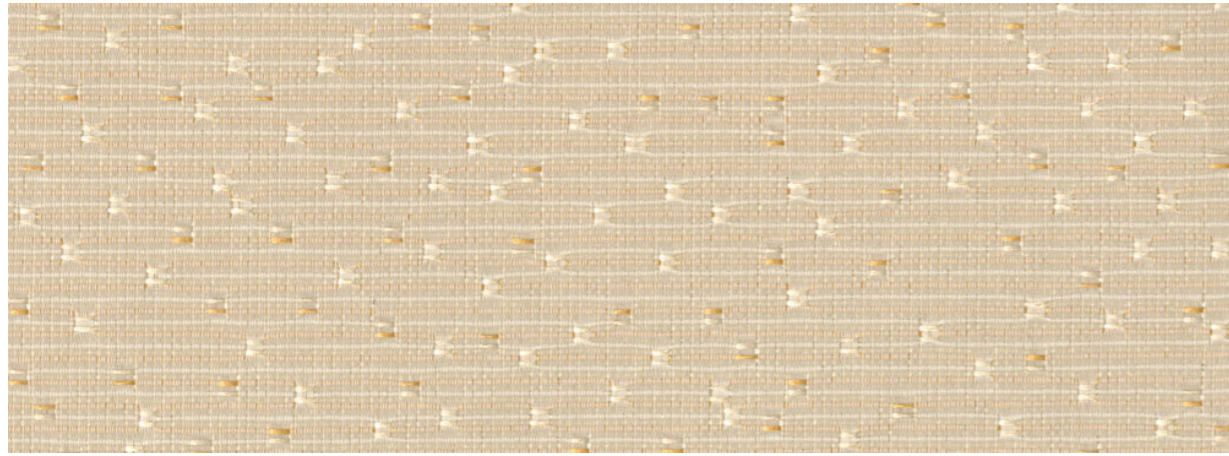

Optic

Optic is available on vertical surface products. This material incorporates a geometric square pattern into the weave complementing the neutral color palette.

Disclaimer

There may be variation in color, texture, and finish between this sample and the actual product.

Optic

Glimmer P551

Whiskey P546

Hazel P540

Twinkle P541

Seaglass P543

Bath P547

Orion P542

Whisper P548

Breezy P549

Optic

Price Group 1, Coalesse 6

Technical Specifications

Contents: 70% Pre-Consumer Recycled Polyester, 30% Post-Consumer Recycled Polyester

Abrasion: 200 cycles

Material Characteristics

Width: 66 in | **Vertical Repeat:** 22.7 in | **Horizontal Repeat:** 16.5 in | **Backing:** None

Cleaning Code: W | **Warranty:** 12 years

Performance Standards

| | Americas Finish Code | Europe, Middle East and Africa Finish Code | Asia Pacific Finish Code |
|----------|-------------------------|--|-----------------------------|
| Hazel | P540 | - | - |
| Twinkle | P541 | - | - |
| Orion | P542 | - | - |
| Seaglass | P543 | - | - |
| Whiskey | P546 | - | - |
| Bath | P547 | - | - |
| Whisper | P548 | - | - |
| Breezy | P549 | - | - |
| Glimmer | P551 | - | - |