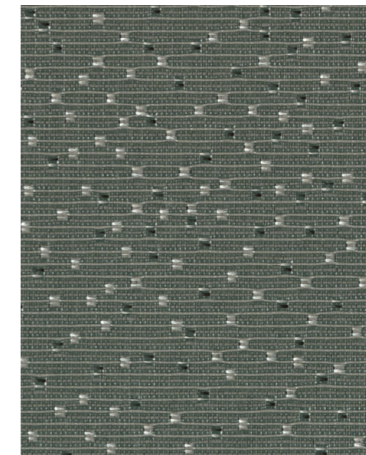

Optic

Optic is available on vertical surface products. This material incorporates a geometric square pattern into the weave complementing the neutral color palette.

Disclaimer

There may be variation in color, texture, and finish between this sample and the actual product.

Optic

Glimmer P551

Whiskey P546

Hazel P540

Twinkle P541

Seaglass P543

Bath P547

Orion P542

Whisper P548

Breezy P549

Optic

Price Group 1, Coalesse 6

Technical Specifications

Contents: 70% Pre-Consumer Recycled Polyester, 30% Post-Consumer Recycled Polyester

Abrasion: 200 cycles

Material Characteristics