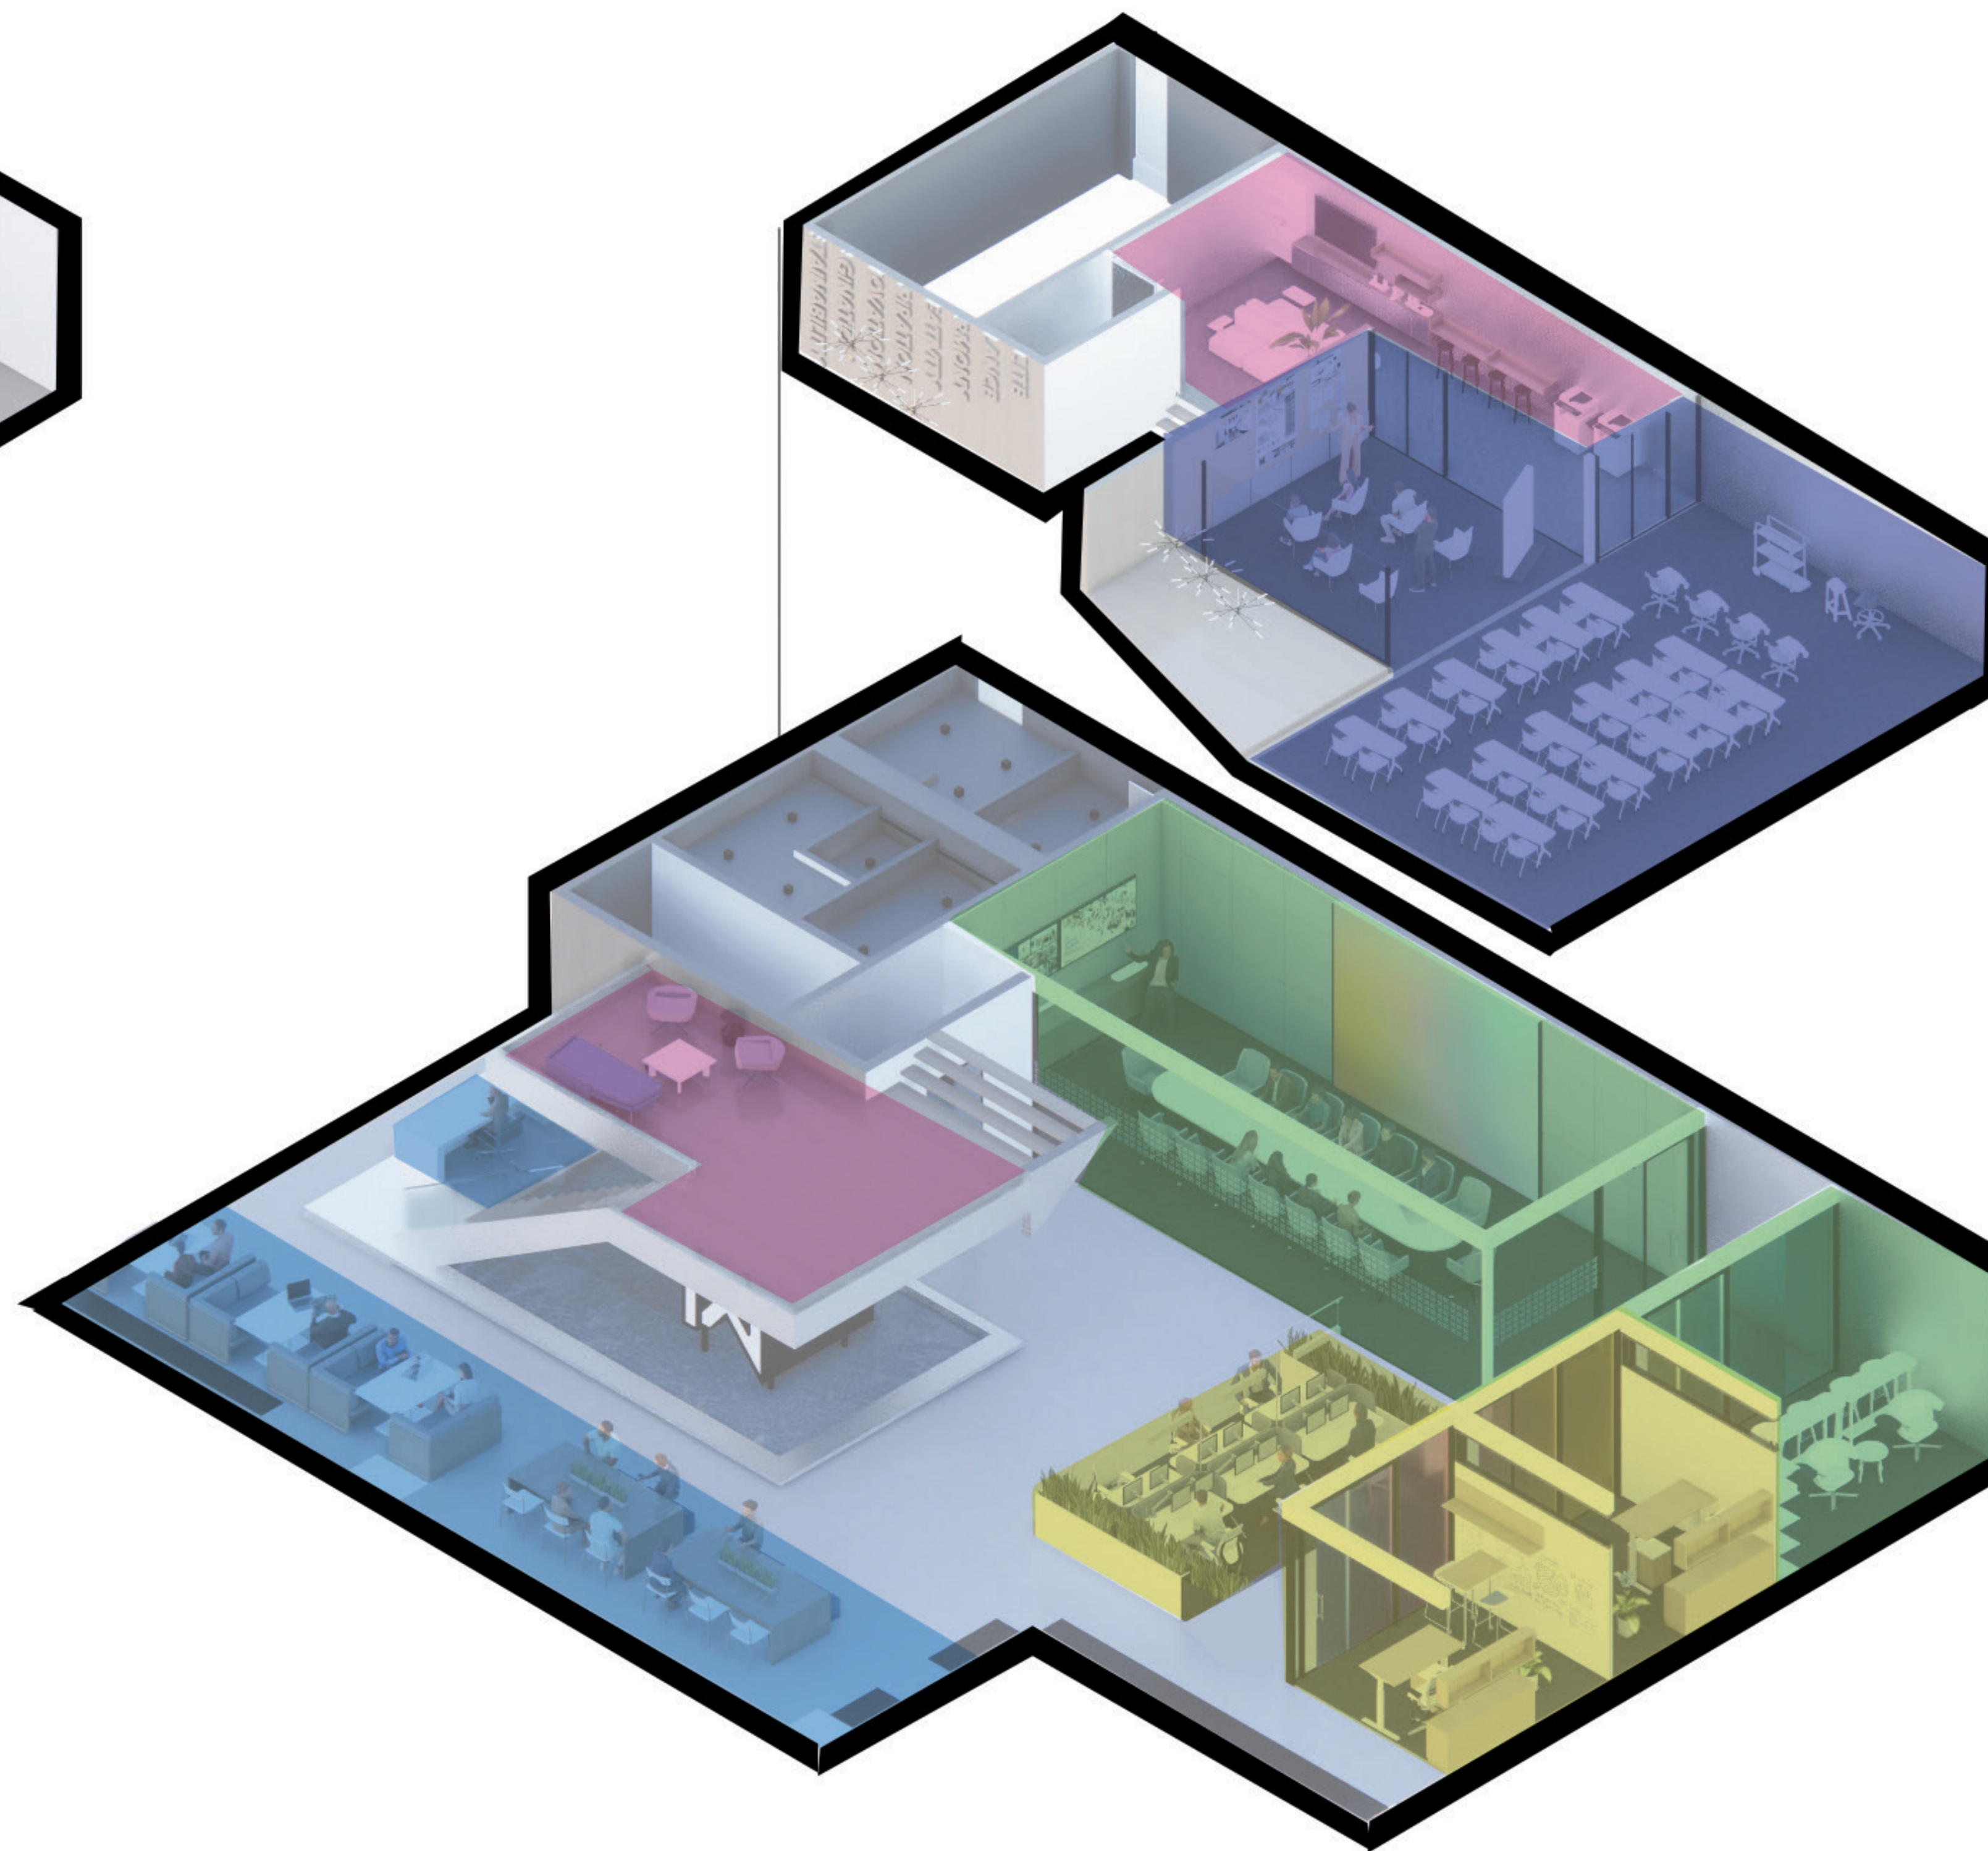

LEARNING

REJUVINATE

LEVEL 3 FLOORPLAN: 1/8" = 1'-0"

LEVEL 3 KEY

- 1 MONUMENTAL STAIRS 1
- 2 WORKSTATIONS
- 3 MATERIAL LIBRARY
- 4 PHONE BOOTHS
- 5 HUDDLE SPACE
- 6 PRIVATE OFFICES
- 7 HUDDLE ROOMS
- 8 RECEPTION
- 9 WORK CAFE
- 10 WORKSTATIONS
- 11 MOTHERS ROOM
- 12 CLIENT PRESENTATION
- 13 INNOVATION LAB
- 14 PRIVATE OFFICES

MEZZANINE FLOORPLAN: 1/8" = 1'-0"

MEZZANINE KEY

- 15 PRIVATE OFFICES
- 16 MEETING ROOMS
- 17 WORKSTATIONS
- 18 RESOURCE AREA
- 19 WELLNESS AREA
- 20 RESOURCE AREA
- 21 WILDCARD/PINUP SPACE
- 22 TRAINING CLASSROOM

MEZZANINE/DOUBLE HEIGHT REFLECTED CEILING PLAN: 1/8" = 1'-0"

Custom LED
Light Fixture

Custom
Company Logo
LED Light Fixture

Casper
Light Box

Steelcase
Flos Aim

WAC Lighting
Houdini Pendant

Lumenwerx
Downlight