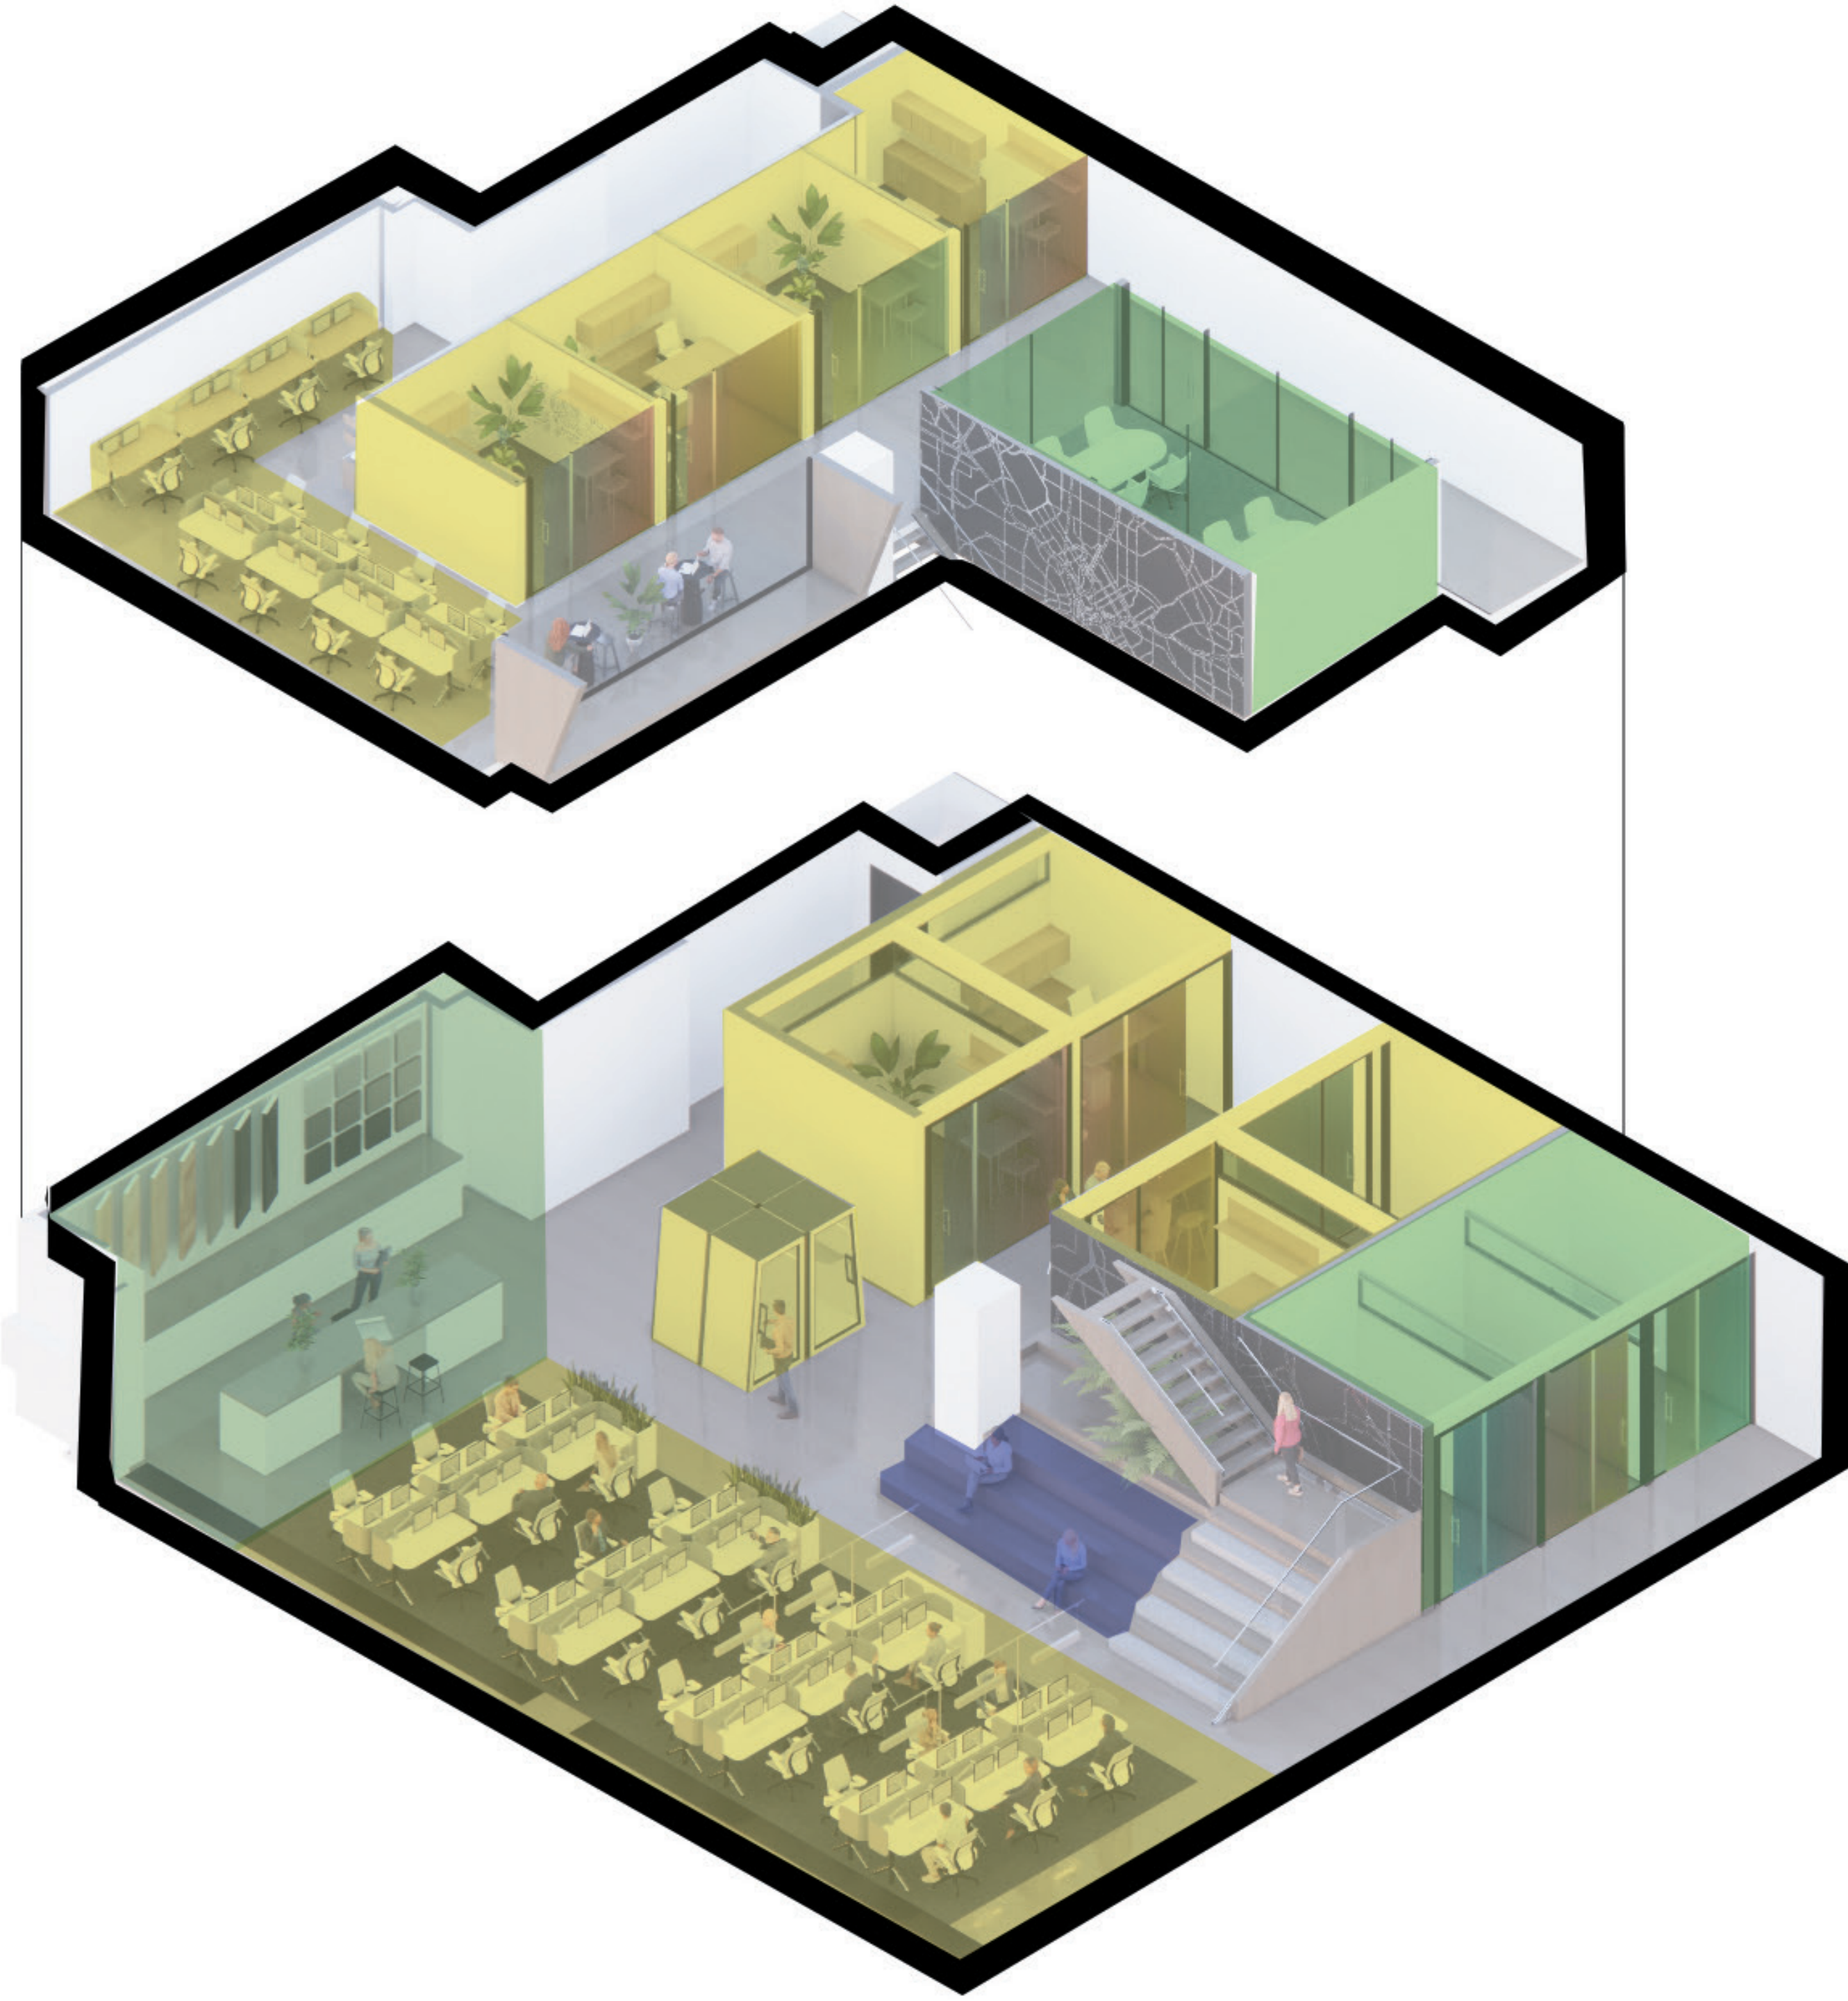

COLLABORATION

LEARNING

SOCIALIZING

REJUVENATION

RELIEF

FOCUS

COLLABORATE

SOCIAL

LEARNING

REJUVINATE

LEVEL 3 FLOORPLAN: 1/8" = 1'-0"

LEVEL 3 KEY

- 1 MONUMENTAL STAIRS 1
- 2 WORKSTATIONS
- 3 MATERIAL LIBRARY
- 4 PHONE BOOTHS
- 5 HUDDLE SPACE
- 6 PRIVATE OFFICES
- 7 HUDDLE ROOMS
- 8 RECEPTION
- 9 WORK CAFE
- 10 WORKSTATIONS
- 11 MOTHERS ROOM
- 12 CLIENT PRESENTATION
- 13 INNOVATION LAB
- 14 PRIVATE OFFICES

MEZZANINE FLOORPLAN: 1/8" = 1'-0"

MEZZANINE KEY

- 15 PRIVATE OFFICES
- 16 MEETING ROOMS
- 17 WORKSTATIONS
- 18 RESOURCE AREA
- 19 WELLNESS AREA
- 20 RESOURCE AREA
- 21 WILDCARD/PINUP SPACE
- 22 TRAINING CLASSROOM

MEZZANINE/DOUBLE HEIGHT REFLECTED CEILING PLAN: 1/8" = 1'-0"

Custom LED
Light Fixture

Custom
Company Logo
LED Light Fixture

Casper
Light Box

Steelcase
Flos Aim

WAC Lighting
Houdini Pendant

Lumenwerx
Downlight