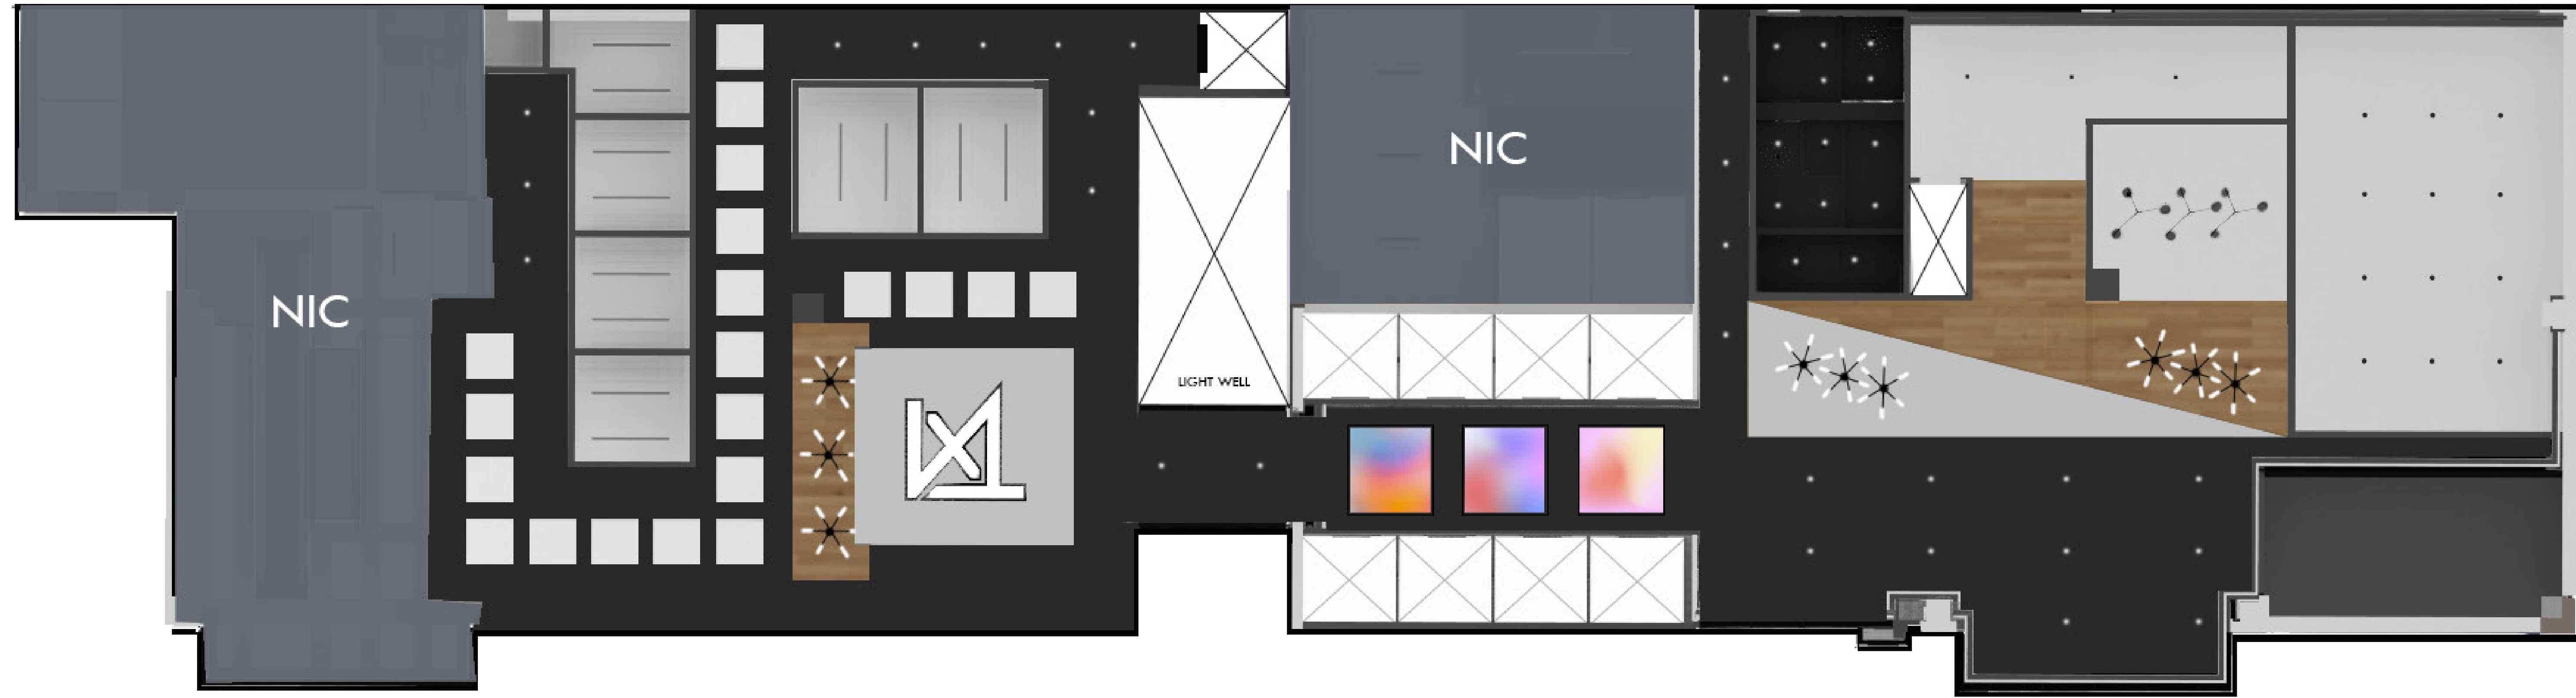

LEARNING

REJUVINATE

LEVEL 3 FLOORPLAN: 1/8" = 1'-0"

LEVEL 3 KEY

- 1 MONUMENTAL STAIRS 1
- 2 WORKSTATIONS
- 3 MATERIAL LIBRARY
- 4 PHONE BOOTHS
- 5 HUDDLE SPACE
- 6 PRIVATE OFFICES
- 7 HUDDLE ROOMS
- 8 RECEPTION
- 9 WORK CAFE
- 10 WORKSTATIONS
- 11 MOTHERS ROOM
- 12 CLIENT PRESENTATION
- 13 INNOVATION LAB
- 14 PRIVATE OFFICES

MEZZANINE FLOORPLAN: 1/8" = 1'-0"

MEZZANINE KEY

- 15 PRIVATE OFFICES
- 16 MEETING ROOMS
- 17 WORKSTATIONS
- 18 RESOURCE AREA
- 19 WELLNESS AREA
- 20 RESOURCE AREA
- 21 WILDCARD/PINUP SPACE
- 22 TRAINING CLASSROOM

MEZZANINE/DOUBLE HEIGHT REFLECTED CEILING PLAN: 1/8" = 1'-0"

Custom LED
Light Fixture

Custom
Company Logo
LED Light Fixture

Casper
Light Box

Steelcase
Flos Aim

WAC Lighting
Houdini Pendant

Lumenwerx
Downlight