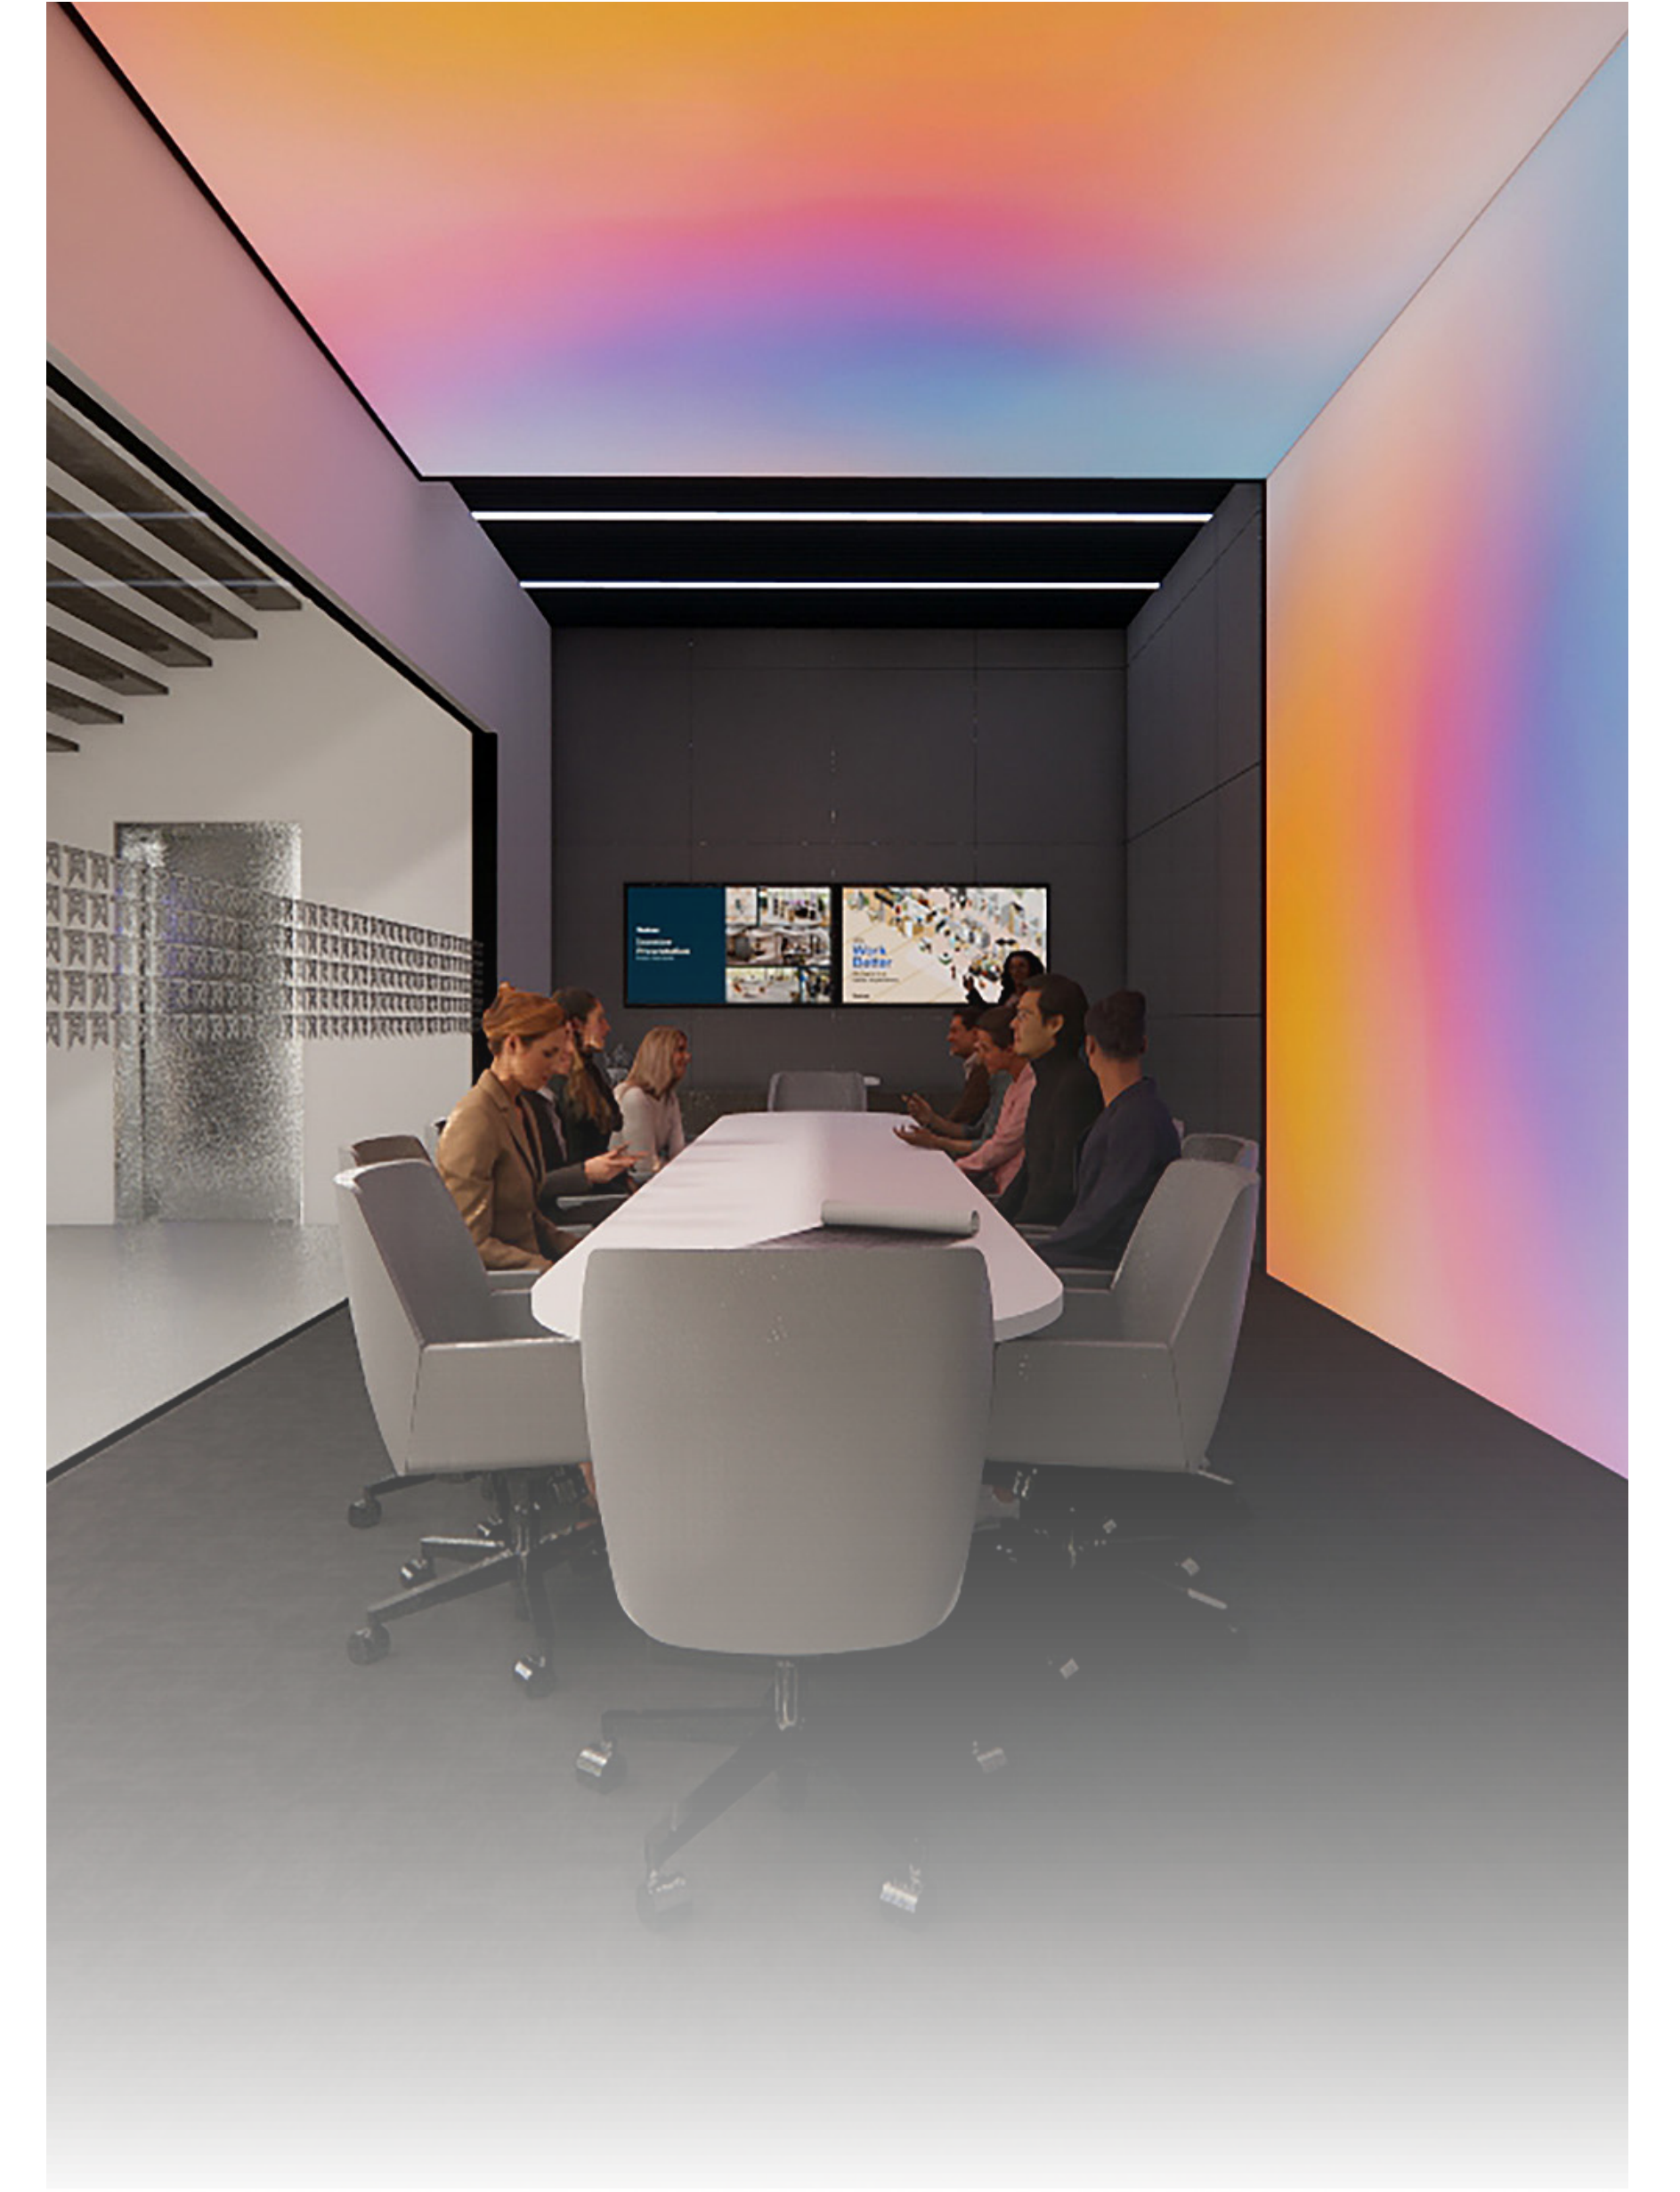

Artistic Elements Inspired by the Kaleidoscope

Geometric Patterns and Bold Colors

Shifting of Solid Voids and Volumes

ME + WE

FIXED TO FLUID

OPEN + ENCLOSED

BRAIDING

FOCUS

MEZZANINE/DOUBLE HEIGHT REFLECTED CEILING PLAN: 1/8" = 1'-0"

Custom LED
Light Fixture

Custom
Company Logo
LED Light Fixture

Casper
Light Box

Steelcase
Flos Aim

WAC Lighting
Houdini Pendant

Lumenwerx
Downlight