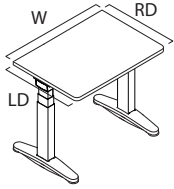

- Supports wellbeing at work. Allows users to change posture quickly, quietly, and intuitively without disrupting coworkers.
- Lifting columns are controlled by a central control box for synchronization. Columns are precision balanced to minimize surface vibrations.
- Desk adjusts from 22³/₈"H to 48⁷/₁₀"H in any increment.