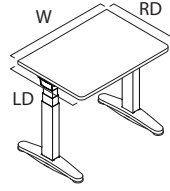

▶ See *Rapid5 Surface Materials*, page 57.

Ology Height-Adjustable Desks

- Ology supports wellbeing at work. It allows users to change posture quickly, quietly, and intuitively without disrupting their coworkers.
- Controller adjusts the desk at a rate of 1 $\frac{1}{2}$ " per second. Available in two options: simple touch or active touch with digital display.
- Lifting columns are controlled by a central control box for synchronization. Columns are precision balanced to minimize surface vibrations.
- Desk adjusts from 22 $\frac{3}{5}$ "H to 48 $\frac{7}{10}$ "H in any increment.
- Base lifts a maximum distributed weight of 314 pounds (2-leg).
- Ology provides Bactiblock antimicrobial protection on the simple touch controller.