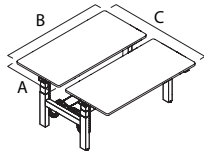

Ology Bench

- Ology brings together physiology and biology to support wellbeing at work. It allows users to quickly, quietly, and intuitively change posture without disrupting their coworkers.
- Available in dual-sided and single-sided applications.
- Height-adjustable bases available in extended height and adjusts from 22³/₈"H to 48⁷/₁₀"H in any increment.
- Base supports a maximum distributed weight capacity of 314 pounds (2-leg).

Available Products

Benches

OLBELRQS

Ology bench, High-Pressure Laminate price group 1, single-sided, extended height

OLBELRQD

Ology bench, High-Pressure Laminate price group 1, dual-sided, extended height

Options:

- Active touch and simple touch controllers
- Antimicrobial protection
- 28"D worksurfaces only
- 46"W, 58"W, and 72"W modular widths

Screens

OLBSC

Universal centered screens for use with Ology bench

OLBPSC

Sarto centered screens for use with Ology bench

UFAL

Aligners for use with Universal screens

Accessories

OLBCK

Connection kit

Options:

- Dual-sided to dual-sided
- Dual-sided to single-sided
- Single-sided to single-sided

OLBEC

End-of-run tray covers

OLBCCS

End-of-run trim kit for single-sided application

Options:

- Dual-sided and single-sided

OLBCM

Cable manager

Options:

- Perpendicular and parallel applications

OLBSP

Ology stabilizer post for use with single-sided application

Surface Materials

Base for Benches, Connection Kit, End-of-Run Tray Cover, End-of-Run Trim Kit, and Stabilizer Post

- 4799 Platinum Metallic
- 7207 Black
- 7241 Arctic White
- 7360 Merle

Screens

- Edge (upper segment): 7360 Merle
- Edge (lower segment): PET
- Brackets: 7360 Merle

All Rapid5 surface materials are available if they are normally offered on Ology bench and not listed as an exception.

- ☐ Wood veneer on bench tops

▶ See *Rapid5 Surface Materials*, page 57.