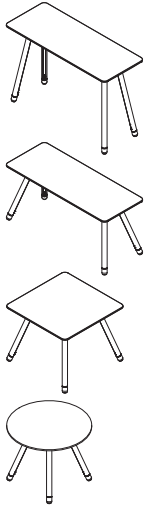

Potrero415 Light Tables

- Mixes performance and design for social and collaborative spaces; tailored to the more intimate scale of spontaneous and informal gathering spots in the new workplace
- Keeps mobile devices charged with simple power and USB options
- Cables can be seamlessly managed through metal legs
- Bottom tray conceals cords and cables with cutouts to support alternate cable management routing

Available Products

COFOFLRECST Rectangular, standing height

Options:

- Lengths: 72", 96", 120"
- Depths: 30", 36"
- PowerPod grommet. Specify device count and location.
- Power module: one power or one USB. Specify device count and location.

COFOFLREC Rectangular, seated height

Options:

- Lengths: 54", 60", 72", 96", 120"
- Depths: 24", 30", 36"
- PowerPod grommet. Specify device count and location.
- Power module: one power or one USB. Specify device count and location.

COFOFLRECW Rectangular, seated height, wood legs

Options:

- Lengths: 54", 60", 72", 96", 120"
- Depths: 24", 30", 36"
- PowerPod grommet. Specify device count and location.
- Power module: one power or one USB. Specify device count and location.

COFOFLCMCW Leather cable manager for seated-height tables

COFOFLSQ Square, seated height, 42"L x 42"W

Options:

- PowerPod grommet
- Power module: one power module with power or USB

COFOFLRD Round, seated height, 42" diameter

Options:

- PowerPod grommet
- Power module: one power module with power or USB

Potrero415 Light Tables, continued

Surface Materials

Metal Base and Frame

- 4138 Graphite Gloss
- 4142 Platinum Gloss
- 4144 Black Gloss
- 4145 Milk Gloss
- 8046 Aluminum Matte Polished (legs only)

Wood Base

- VP01 Oak Light
- VP05 White Oak
- V3AK RC/LS Natural Oak

Leather Cable Manager

- L112 Ebony
- L139 Cinder
- L147 Saddle

Leg Rings

- 4138 Graphite Gloss
- 4142 Platinum Gloss
- 4144 Black Gloss
- 4145 Milk Gloss
- 9201 Polished Trivalent Chrome

Power Module and PowerPod Grommet

- 6000 Black
- 6052 Milk

Top and Edgeband

- V1AM FC/LS Clear Maple
- V1AW FC/LS Natural Walnut
- V3AK RC/LS Natural Oak
- V3BK RC/LS Desert Oak
- All Coalesse Rapid10 High-Pressure Laminates (HPL) and plastic edgeband are available.

▶ See *Coalesse Rapid10 Surface Materials*, page 84.