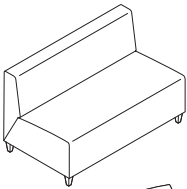

Circa Lounge System

- Offers a dramatic, creative palette for configuring signature spaces
- Seat features multiple densities of polyurethane foam, fixed seat, and back
- Upholstery features a topstitch detail
- Coordinating freestanding and ganging tables available

Available Products

- **451-2500** Straight seat chair
- **451-3730FI** 30° inside facing wedge seat
- **451-5000** Straight 2-seat lounge
- **451-7460FI** 60° inside facing wedge loveseat

Surface Materials

Metal Legs

- 4138 Graphite Gloss
- 4142 Platinum Gloss
- 4144 Black Gloss
- 4145 Milk Gloss

Upholstery

All Coalesse Rapid10 seating upholstery is available.

▶ See *Coalesse Rapid10 Surface Materials*, page 84.