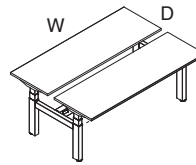

Migration SE Benching

- Migration SE bench supports wellbeing at work by allowing users to move between seated and standing postures throughout the workday.
- Push button controller adjusts height at a rate of 1 $\frac{3}{10}$ " per second. Two options are available—up/down or 4 pre-set.
- Base supports a maximum distributed weight capacity of 250 pounds.
- The extended height adjustable base adjusts from 22 $\frac{3}{5}$ "– 48 $\frac{7}{10}$ " in any increment.
- Connection kit is required to connect dual-sided units to each another. Kit includes data tray extensions.
- Sarto or Universal screens are available for use with Migration SE bench and are ordered separately.

Available Products

Benches

MGBELRQS

Migration SE bench, High-Pressure Laminate price group 1, single-sided, extended height

Migration SE bench, High-Pressure Laminate price group 1, dual-sided, extended height

Options:

- Up/down and 4-preset controllers
- 23"D and 28"D worksurfaces
- All modular widths
- Square corners

MGBELRQD

Screens

MGBSC

Universal centered screens for use with Migration SE benches

MGBPSC

Sarto centered screens for use with Migration SE benches

Options:

- All modular widths
- All modular heights (42" and 48" datum heights)

Accessories

MGBCK

Connection kit

MIGCR

Cable riser

MIGCBK4

Cable brackets

Surface Materials

Base for Benches and Connection Kit

4799	Platinum Metallic
7207	Black
7241	Arctic White
7360	Merle

Bench Tops

All Rapid5 price group 1 High-Pressure Laminates are available if they are normally offered on Migration SE benching and not listed as an exception.

▶ See *Rapid5 Surface Materials*, page 57.

Screens

All Rapid5 surface materials are available if they are normally offered on Universal and Sarto centered screens for use with Migration SE bench and not listed as an exception.

▶ See *Rapid5 Surface Materials*, page 57.