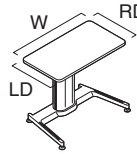

Airtouch Height-Adjustable Desks

- Collaborative sit-to-stand height-adjustable
- Height range from 26" to 43"
- 150 lbs. weight capacity (including weight of worksurface)
- Lift paddle

Available Products

Style Number Description

- **BAPSS3048** Airtouch - Rectangular, Universal Tables shape, 28¹/₄"D x 46"W, laminate plastic 3 mm edge
- **BAPSS3060** Airtouch - Rectangular, Universal Tables shape, 28¹/₄"D x 58"W, laminate plastic 3 mm edge

Surface Materials

Base Paint

- 4799 Platinum Metallic

All Rapid5 surface materials are available if they are normally offered on AirTouch and not listed as an exception.

- ☐ Wood veneer
- ☐ Full-Fill finishes

▶ See *Rapid5 Surface Materials*, page 57.