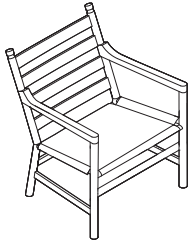

Tip: Cowhide is not available.

Standard Includes

- Chair: fabric or leather
- Frame: 4862 Stainless Steel
- Design: Hans Wegner

Specification Information

Style Number	Prices									
	Fabric:					Leather:				
	COM	Group 1	Group 2	Group 3	Group 4	COL	Loke	Thor	SIF	
CH401	\$4459	\$4839	\$5146	\$5222	\$5232	\$5786	\$5929	\$7064	\$10,091	
COM/yds; 2 1/4 COL/sq ft; 50										

Lounge Seating

Lounge Seating

Ladderback Lounge Chair CH44

The Ladderback lounge chair offers a comfortable, hand woven seat for collaboration or contemplation. Add button-fastened leather cushions to the back and seat to transform it into a plush easy chair.