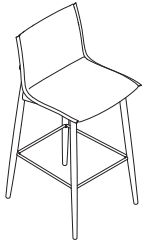

Guest Seating

Embrace Stools CHE006 and CHE007

Tip: Not all finishes offered on every wood species; see matrix below.

Tip: For Customer's Own Material or Leather, see necessary requirements, important processing instructions, and ordering information. See Coalesse Surface Materials Reference Guide.

Tip: Black painted oak has a clearly visible wood structure.

Tip: Cowhide is not available.

Tip: The edging strip is available in five different colors: white, natural, blue, brown, and black.

Standard Includes

- Frame: solid hardwood
- Seat/back: upholstered with flame retardant cold foam
- Edge, knit group 01:
  - 5KE1 White
  - 5KE2 Natural
  - 5KE3 Blue
  - 5KE4 Brown
  - 5KE5 Black
- Design: EOOS

Options

Frame Finish	Oak Price Group 01	Prices below
	Oak Price Group 02	Prices below
	Oak Price Group 03	Prices below
	Oak Price Group 04	Prices below
	Oak Price Group 05	Prices below
	Smoked Oak Price Group 01	Prices below
	Walnut Price Group 01	Prices below
	Walnut Price Group 02	Prices below
Seat Back Finish	Customer's Own Leather	Prices below
	Fabric Customer's Own Material	Prices below
	Fabric Price Group 01	Prices below
	Fabric Price Group 02	Prices below
	Fabric Price Group 03	Prices below
	Fabric Price Group 04	Prices below
	Leather Price Group A	Prices below
	Leather Price Group B	Prices below
	Leather Price Group C	Prices below
Edge Finish	Knit 01	No cost
Footrest Finish	Paint Price Group 01	No cost
	Polished Aluminum	No cost

Guest Seating

Specification Information

Style Number	Base Price	Options (Add $ to Base Price)							
		Oak				Walnut			
		Soap	Oil	White Oil	Smoked Oil	Black Painted Oak	Lacquer	Oil	Lacquer