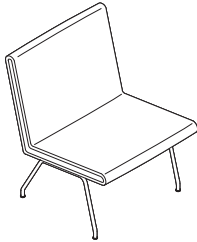

Lounge Seating

Airport Lounge Chair CH401

The Airport lounge chair was designed by Hans Wegner in the late fifties for the Copenhagen airport. Many of the originals are still in use. Preferred by museums and galleries for its unobtrusive styling and tremendous durability

Overall: 27 1/4"D x 23 1/2"W x 29 1/2"H. Seat: 17 1/4"H.

Tip: For Customer's Own Material or Leather, see necessary requirements, important processing instructions, and ordering information. See Coalesse Surface Materials Reference Guide.

Tip: Cowhide is not available.

Standard Includes

- Chair: fabric or leather
- Frame: 4862 Stainless Steel
- Design: Hans Wegner

Specification Information

Style Number	Prices									
	Fabric:					Leather:				
	COM	Group 1	Group 2	Group 3	Group 4	COL	Loke	Thor	SIF	
CH401	$4459	$4839	$5146	$5222	$5232	$5786	$5929	$7064	$10,091	
COM/yds; 2 1/4 COL/sq ft; 50										

Lounge Seating