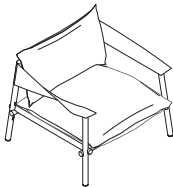

Lounge Chair

33 3/4"	37"	28 3/4"	COEM4729	1	$4834
Arm height: 24 1/2"					
Seat height: 16 1/2"					
Inside: 25 3/4"D 29 1/2"W 12 1/2"H