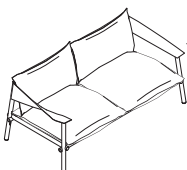

2-Seat Lounge

33 3/4"	69"	28 1/2"	COEM4730	1	$7344
Arm height: 24 1/2"					
Seat height: 16 1/2"					
Inside: 25 3/4"D 61 3/4"W 12 1/2"H