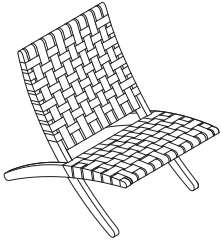

## Cuba Chair CHMG501

The Cuba chair was designed by Morten Gottler in 1997. The CHMG501 captures contemporary design with its ideal balance of form and function. This folding chair is ideal as an extra or permanent fixture. Its light and foldable frame lends itself for convenient storage.