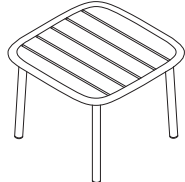

Twins Square Table

41 3/10"	41 3/10"	29 9/10"	EMU6061	1	$4850

Tip: Twins square table sits up to four people.