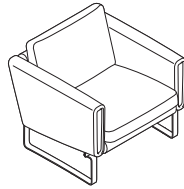

Lounge Seating

Lounge Seating CH100 Series

CH100 series lounge seating is iconic seating from Carl Hansen and is comprised of the lounge CH103 and the club chair CH101, featuring finely stitched leather on all sides (including the bottom), no visible joints in the 100% stainless steel base, and a solid beech wood frame. This seating is meticulously finished and extremely comfortable.

Tip: For Customer's Own Material or Leather, see necessary requirements, important processing instructions, and ordering information. See Coalesse Surface Materials Reference Guide.

Tip: Cowhide is not available.

Standard Includes

- Internal frame: wood
- External frame and hardware: 4862 Stainless Steel
- Feather filled cushions
- Design: Hans Wegner

Specification Information

CH101 Lounge Club Chair

CH101L	$10,629	$11,142	$11,762	$19,338

Overall: 30"D x 30 3/4"W x 28"H

COL/sq ft; 90