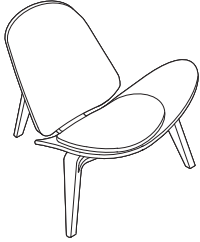

Lounge Seating

Shell Lounge Seating CH07

The shell lounge chair from Hans Wegner offers a strong, laminated suspension system. It flexes gently when sat in, and is comfortable for long periods of time.

Overall: 32 1/2"D x 36 1/4"W x 26"H. Seat: 13 3/4"H.