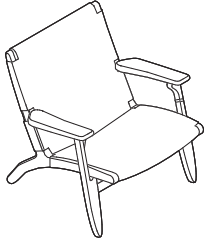

## Paddle Lounge Chairs CH25

The Paddle lounge chair from Carl Hansen is a gracefully sculpted classic featuring a one-piece base construction for strength. It is remarkably durable and comfortable with skillfully hand woven paper cord.