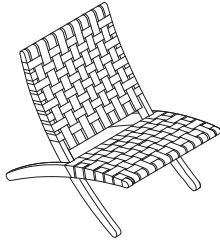

Lounge Seating

Cuba Chair CHMG501

The Cuba chair was designed by Morten Gottler in 1997. The CHMG501 captures contemporary design with its ideal balance of form and function. This folding chair is ideal as an extra or permanent fixture. Its light and foldable frame lends itself for convenient storage.