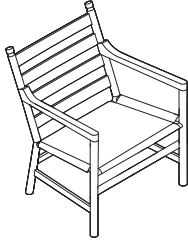

Lounge Seating

Ladderback Lounge Chair CH44

The Ladderback lounge chair offers a comfortable, hand woven seat for collaboration or contemplation. Add button-fastened leather cushions to the back and seat to transform it into a plush easy chair.

Overall: 26"D x 25"W x 31 1/2"H. Seat: 15 1/4"H.

Tip: Not all finishes offered on every wood species; see matrix below.

Tip: For Customer's Own Material or Leather, see necessary requirements, important processing instructions, and ordering information. See Coalesse Surface Materials Reference Guide.

Standard Includes

- Frame: wood
- Hand-woven paper cord seat:
  - Black: P500
  - Natural: P501
- Design: Hans Wegner

Options

Wood Frame	Black Painted Oak	Price below
	Oak Lacquer	Price below
	Oak Oil	Price below
	Oak Soap	Price below
	Oak White Oil	Price below
Cushion Option	Cushion Selection	No cost
	No Cushion Selection	No cost
Cushion Selections	COM - Customer's Own Material	+$973
	Group 1 Fabric Selections	+$1032
	Group 2 Fabric Selections	+$1195
	Group 3 Fabric Selections	+$1280
	Group 4 Fabric Selections	+$1420
	Customer's Own Leather	+$1836
	Loke Leather	+$1843
	Thor Leather Leather	+$2107
	SIF Leather	+$2903

Specification Information

Style Number	Base Prices		Options (Add $ to Base Price)				
	Paper cord seat:		Wood frame:				
	Natural	Black	Soap	Lacquer	Oil	White Oil	Black Painted Oak
CH44OAK	$3535	$3717	No cost	+$181	+$181	+$181	+$181

COM/yds; 1 1/2 COL/sq ft; 20

Wood Species/Finish Number Matrix

Wood Species	Finish Number:				
	Soap	Lacquer	Oil	White Oil	Black Painted Oak
Oak	3225	3255	3227	3265	3235