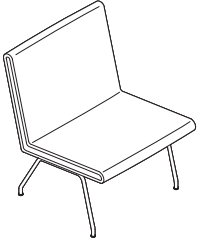

Lounge Seating

Airport Lounge Chair CH401

The Airport lounge chair was designed by Hans Wegner in the late fifties for the Copenhagen airport. Many of the originals are still in use. Preferred by museums and galleries for its unobtrusive styling and tremendous durability

Overall: 27 1/4"D x 23 1/2"W x 29 1/2"H. Seat: 17 1/4"H.

Tip: For Customer's Own Material or Leather, see necessary requirements, important processing instructions, and ordering information. See Coalesse Surface Materials Reference Guide.

Tip: Cowhide is not available.

Standard Includes

- Chair: fabric or leather
- Frame: 4862 Stainless Steel
- Design: Hans Wegner

Specification Information

Style Number	Prices									
	Fabric:					Leather:				
	COM	Group 1	Group 2	Group 3	Group 4	COL	Loke	Thor	SIF	
CH401	$4459	$4839	$5146	$5222	$5232	$5786	$5929	$7064	$10,091	
COM/yds; 2 1/4 COL/sq ft; 50