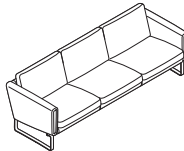

CH103 Lounge

CH103L	$20,845	$21,811	$24,670	$44,743

Overall: 30"D x 85 1/2"W x 28"H

Seat: 16 1/2"H

COL/sq ft; 220