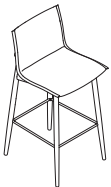

### Embrace Stool

<b>CHE006</b>	\$2275	No cost	+\$60	+\$60	+\$60	+\$125	+\$445	+\$515
Overall: 21 1/2"D x 19 3/10"W x 41 3/10"H								
Seat: 31"H								

► Product Information continued on next page