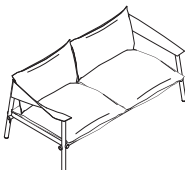

2-Seat Lounge

33 3/4"	69"	28 1/2"	COEM4730	1	$7344
Arm height: 24 1/2"					
Seat height: 16 1/2"					
Inside: 25 3/4"D 61 3/4"W 12 1/2"H					

► Product Information continued on next page