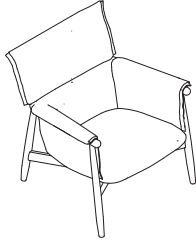

Lounge Seating

Embrace Lounge Chair CHE015

Lounge Seating

The Embrace lounge chair was designed by EOOS for Carl Hansen & Son in 2016. Its soft cushions create added comfort for an inviting design that offers supreme relaxation

Overall: 31 1/5"D x 29 3/5"W x 33 1/2"H. Seat: 15 2/3"H

Tip: Not all finishes offered on every wood species; see matrix below.

Tip: For Customer's Own Material or Leather, see necessary requirements, important processing instructions, and ordering information. See Coalesse Surface Materials Reference Guide.

Tip: Black painted oak has a clearly visible wood structure.

Tip: Cowhide is not available.

Standard Includes

- Frame: solid hardwood
- Seat/back: upholstered with flame retardant cold foam
- Edge, knit group 01:
  - 5KE1 White
  - 5KE2 Natural
  - 5KE3 Blue
  - 5KE4 Brown
  - 5KE5 Black
- Design: EOOS

Options

Option	Material/Finish	Price
Frame Finish	Oak Price Group 01	No cost
	Oak Price Group 02	Price below
	Oak Price Group 03	Price below
	Oak Price Group 04	Price below
	Oak Price Group 05	Price below
	Smoked Oak Price Group 01	Price below
	Walnut Price Group 01	Price below
	Walnut Price Group 02	Price below
Seat Back Finish	Customer's Own Leather	Price below
	Fabric Customer's Own Material	Price below
	Fabric Price Group 01	Price below
	Fabric Price Group 02	Price below
	Fabric Price Group 03	Price below
	Fabric Price Group 04	Price below
	Leather Price Group A	Price below
	Leather Price Group B	Price below
	Leather Price Group C	Price below
Edge Finish	Knit 01	No cost

Specification Information

Style Number	Base Price	Options (Add $ to Base Price)								
		Wood frame:								
		Oak				Walnut				
		Soap	Oil	Smoked Oil	White Oil	Black Painted Oak	Lacquer	Oil	Lacquer	
CHE015	$5097	No cost	+$153	+$153	+$153	+$153	+$304	+$732	+$884	
Fabric Upcharges										
		Fabric:				Leather:				
		COM	Group 1	Group 2	Group 3	Group 4	COL	Loke Leather	Thor Leather	SIF Leather
Seat and back	No cost	+$286	+$617	+$884	+$1197	+$437	+$741	+$1215	+$2431	
COM/yds; 3 2/5 COL/sq ft; 75										

▶ Product Information continued on next page