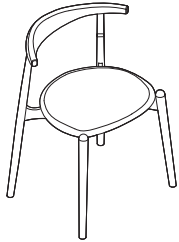

Guest Seating

Elbow Chairs CH20

The Elbow chair from Carl Hansen is a highly crafted, stackable workhorse with the pedigree of a museum piece.

Overall: 18 1/2"D x 21 1/4"W x 28"H. Seat: 18"H.

Tip: Backrest is elliptical, steambent, and sculpted from a single piece of wood.