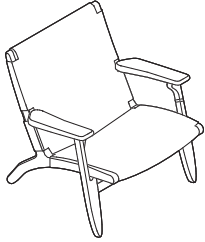

CH101 Lounge Club Chair

CH101L	\$10,629	\$11,142	\$11,762	\$19,338
Overall: 30"D x 30 3/4"W x 28"H				
COL/sq ft; 90				

CH103 Lounge

CH103L	\$20,845	\$21,811	\$24,670	\$44,743
Overall: 30"D x 85 1/2"W x 28"H				
Seat: 16 1/2"H				
COL/sq ft; 220				

Lounge Seating

Paddle Lounge Chairs CH25

The Paddle lounge chair from Carl Hansen is a gracefully sculpted classic featuring a one-piece base construction for strength. It is remarkably durable and comfortable with skillfully hand woven paper cord.