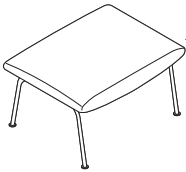

Lounge Seating

Wing Lounge Chair CH445

The versatile Wing lounge chair is notable for its handcrafted finishing, distinct angles, shoulder groove, and upholstered armrests. A contemporary classic from Danish designer, Hans Wegner.

Tip: For Customer's Own Material or Leather, see necessary requirements, important processing instructions, and ordering information. See Coalesse Surface Materials Reference Guide.

Tip: Cowhide is not available.

Standard Includes

- Chair: fabric or leather
- Ottoman: fabric or leather
- Internal Beech wood frame
- Legs: 4862 Stainless Steel
- Design: Hans Wegner

Specification Information

Style Number Prices

Fabric:					Leather:				
COM	Group 1	Group 2	Group 3	Group 4	COL	Loke Leather	Thor Leather	SIF Leather	

Lounge Chair

CH445	$9704	$9768	$10,330	$11,258	$12,352	$13,056	$13,068	$13,927	$20,418

Overall: 38 1/4"D x 35 1/2"W x 40 1/2"H

Seat: 15 3/4"H

COM/yds; 5 1/2 COL/sq ft; 120

Ottoman

CH446	$3306	$3314	$3560	$3771	$3880	$3705	$3725	$4522	$5673

Overall: 19 1/4"D x 24 1/2"W x 14 3/4"H

COM/yds; 1 1/5 COL/sq ft; 21