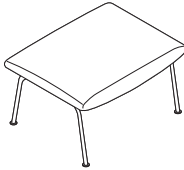

Tip: Cowhide is not available.

Specification Information

Style Number	Prices								
	Fabric:				Leather:				
	COM	Group 1	Group 2	Group 3	Group 4	COL	Loke Leather	Thor Leather	SIF Leather

Lounge Chair									
CH445	\$9704	\$9768	\$10,330	\$11,258	\$12,352	\$13,056	\$13,068	\$13,927	\$20,418
Overall: 38 1/4"D x 35 1/2"W x 40 1/2"H									
Seat: 15 3/4"H									
COM/yds; 9 1/2 COL/sq ft; 120									