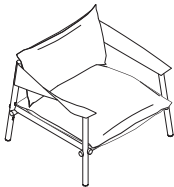

Lounge Chair

33 3/4"	37"	28 3/4"	COEM4729	1	$4834
Arm height: 24 1/2"					
Seat height: 16 1/2"					
Inside: 25 3/4"D 29 1/2"W 12 1/2"H