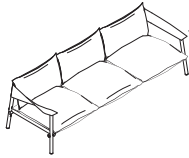

EMU Terramare

Seating

► Product Information continued from previous page

Specification Information

Dimensions			Style	Quantity	Base
D	W	H	Number		Price

3-Seat Lounge

33 3/4"	101 1/4"	28 1/2"	COEM4731	1	$10,433

Arm height: 24 1/2"

Seat height: 16 1/2"

Inside: 25 3/4"D 101 1/2"W 12 1/2"H

Finish Matrix

	Metal Paint Finish on Frame	Emu Tex Finish on Seat	Emu Eco-Leather Finish on Back	Emu Eco-Leather Finish on Arms
Arm Chair	4251 EMU Brown	5H01 Mocha	EC02 Brown	N.A.
	7234 EMU Black	5G99 Stone	EC04 Black	N.A.
	7271 EMU White	5G98 White/Grey	EC01 White	N.A.
	7294 EMU Grey/Green	5G99 Stone	EC03 Grey/Green	N.A.
Lounge Chair,	4251 EMU Brown	N.A.	EC02 Brown	EC02 Brown
2-Seat Lounge,	7234 EMU Black	N.A.	EC04 Black	EC04 Black
and 3-Seat	7271 EMU White	N.A.	EC01 White	EC01 White
Lounge	7294 EMU Grey/Green	N.A.	EC03 Grey/Green	EC03 Grey/Green