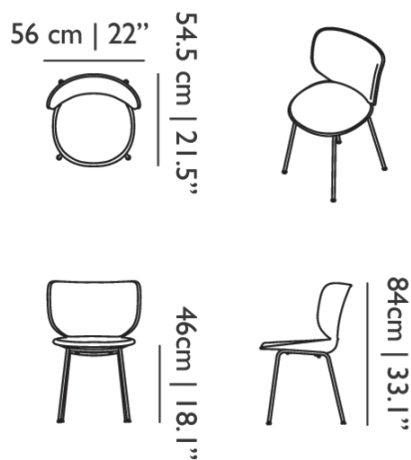

Hana Chair Upholstered / Non-Stackable

Dimensions

Product

WIDTH 56cm | 22"
HEIGHT 84cm | 33.1"
DEPTH 54.5cm | 21.5"
WEIGHT NETTO PER CHAIR 5.9kg
| 13.01lbs

Packaging

WIDTH 48.5cm | 19.1"
HEIGHT 87.2cm | 34.3"
CUBAGE 0.24m³ | 8.36ft³
LENGTH 56cm | 22"
WEIGHT 6.1kg | 13.45lbs

Technical

MATERIAL

PPGF and Steel

SEAT DEPTH

45cm | 17.7"

SEAT WIDTH

50cm | 19.7"

SEAT HEIGHT

46cm | 18.1"

Standard plastic tilt feet, felt tilt feet included

Hana Chair Upholstered / Stackable

Dimensions

Product

WIDTH 60cm | 23.6"
HEIGHT 84cm | 33.1"
DEPTH 54.5cm | 21.5"
WEIGHT NETTO PER CHAIR
6.4kg | 14.1lbs

Packaging

WIDTH 56cm | 22"
HEIGHT 83cm | 32.7"
CUBAGE 0.29m³ | 10.34ft³
LENGTH 63cm | 24.8"
WEIGHT 6.6kg | 14.55lbs

Technical

MATERIAL

PPGF and Steel

SEAT DEPTH

45cm | 17.7"

SEAT WIDTH