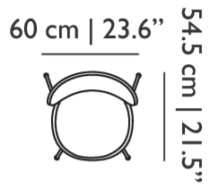

Hana Chair Upholstered / Non-Stackable

Dimensions

Product

WIDTH 56cm | 22"
HEIGHT 84cm | 33.1"
DEPTH 54.5cm | 21.5"
WEIGHT NETTO PER CHAIR 5.9kg
| 13.01lbs

Packaging

WIDTH 48.5cm | 19.1"
HEIGHT 87.2cm | 34.3"
CUBAGE 0.24m³ | 8.36ft³
LENGTH 56cm | 22"
WEIGHT 6.1kg | 13.45lbs

Technical

MATERIAL

PPGF and Steel

SEAT DEPTH

45cm | 17.7"

SEAT WIDTH

50cm | 19.7"

SEAT HEIGHT

46cm | 18.1"

Standard plastic tilt feet, felt tilt feet included

Hana Chair Upholstered / Stackable

Dimensions

Product

WIDTH 60cm | 23.6"
HEIGHT 84cm | 33.1"
DEPTH 54.5cm | 21.5"
WEIGHT NETTO PER CHAIR
6.4kg | 14.1lbs

Packaging

WIDTH 56cm | 22"
HEIGHT 83cm | 32.7"
CUBAGE 0.29m³ | 10.34ft³
LENGTH 63cm | 24.8"
WEIGHT 6.6kg | 14.55lbs

Technical

MATERIAL

PPGF and Steel

SEAT DEPTH

45cm | 17.7"

SEAT WIDTH