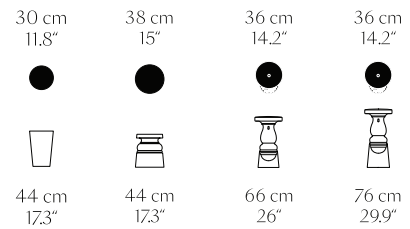

Stool & Bar Stool

Container Table Feet are available in Classic, New Antiques and Bodhi.

Power & USB Module option available

Cleaning Instructions

Moooi recommends using a good furniture polish and a soft cloth. Apply generously in layers to the surface and use the cloth to shine. Do not use abrasive fabrics, gently remove tough stains with warm water and a trusted multi-surface cleaner.