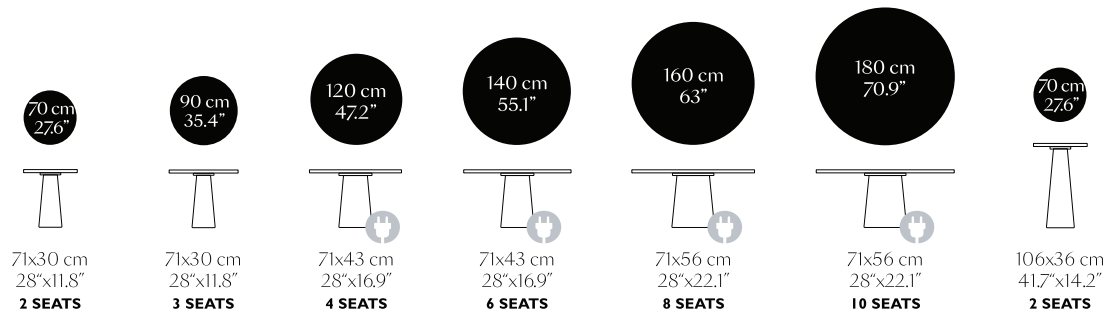

Round Table