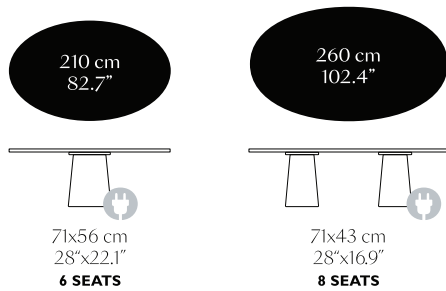

Container Table Options

Square Table

Round Table

Oval Table

Stool & Bar Stool

Container Table Feet are available in Classic, New Antiques and Bodhi.

Power & USB Module option available

Cleaning Instructions

Moooi recommends using a good furniture polish and a soft cloth. Apply generously in layers to the surface and use the cloth to shine. Do not use abrasive fabrics, gently remove tough stains with warm water and a trusted multi-surface cleaner.