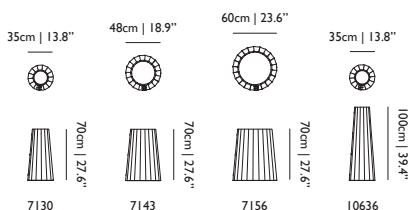

PACKAGING

Height: 100 cm | 28.7"
Width: 22 cm | 8.7"
Depth: 21 cm | 8.3"
Weight: 6 kg | 13,2 lb

We recommend to combine the Bodhi cover with a Container Table Foot Classic in Black.