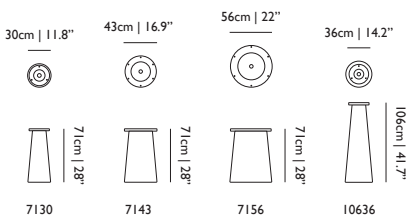

PRODUCT

Height: 71 cm | 28"
Width: 56 cm | 22"
Depth: 56 cm | 22"

PACKAGING

Height: 76 cm | 29.9"
Width: 60 cm | 23.6"
Depth: 60 cm | 23.6"
Weight: 11 kg | 24,3 lb

Container Table Foot Classic 10636

PRODUCT

Height: 106 cm | 41.7"
Width: 36 cm | 14.2"
Depth: 36 cm | 14.2"

PACKAGING

Height: 110 cm | 43.3"
Width: 42.5 cm | 16.7"
Depth: 42.5 cm | 16.7"
Weight: 7 kg | 15,4 lb

Container Table Foot New Antiques Dimensions

PRODUCT

Height: 4cm | 1.6"
Width: 70 cm | 27.6"
Depth: 70 cm | 27.6"

PACKAGING

Height: 10 cm | 3.9"
Width: 76 cm | 29.9"
Depth: 76 cm | 29.9"
Weight: 14,3 kg | 31,5 lb

Ø90 Table Top HPL

PRODUCT

Height: 1.2 cm | 0.5"
Width: 90 cm | 35.4"
Depth: 90 cm | 35.4"

PRODUCT

Height: 4cm | 1.6"
Width: 120 cm | 47.2"
Depth: 120 cm | 47.2"

PACKAGING

Height: 10 cm | 3.9"
Width: 126 cm | 49.6"
Depth: 126 cm | 49.6"
Weight: 38,2 kg | 84,2 lb

Ø140 Table Top
HPL

PRODUCT

Height: 1.2 cm | 0.5"
Width: 140 cm | 55.1"
Depth: 140 cm | 55.1"