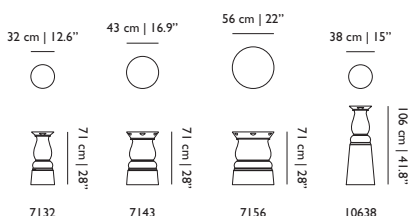

Container Table Foot New Antiques 7143

PRODUCT

Height: 71 cm | 28"
Width: 43 cm | 16.9"
Depth: 43 cm | 16.9"

PACKAGING

Height: 76 cm | 29.9"
Width: 47 cm | 18.5"
Depth: 47 cm | 18.5"
Weight: 10 kg | 22 lb

Container Table Foot New Antiques 7156

PRODUCT

Height: 71 cm | 28"
Width: 56 cm | 22"
Depth: 56 cm | 22"

PACKAGING

Height: 76 cm | 29.9"
Width: 60 cm | 23.6"
Depth: 60 cm | 23.6"
Weight: 11 kg | 24,3 lb

Container Table Foot New Antiques 10638

PRODUCT

Height: 106 cm | 41.7"
Width: 38 cm | 15"
Depth: 38 cm | 15"

PACKAGING

Height: 109 cm | 42.9"
Width: 41 cm | 16.1"
Depth: 41 cm | 16.1"
Weight: 10 kg | 22 lb

Container Table Foot Bodhi Dimensions

Container Table Foot Bodhi 7130

PRODUCT

Height: 70 cm | 27.6"
Width: 35 cm | 13.8"
Depth: 35 cm | 13.8"

PACKAGING

Height: 70 cm | 27.6"
Width: 23 cm | 9"
Depth: 24 cm | 9.4"
Weight: 5 kg | 11 lb

Container Table Foot Bodhi 7143

PRODUCT

Height: 70 cm | 28"
Width: 48 cm | 11.8"
Depth: 48 cm | 11.8"