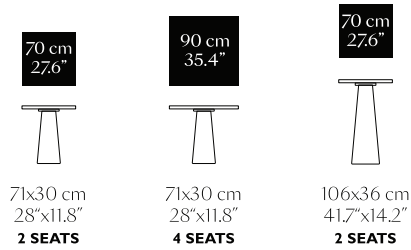

Container Table Options

Square Table