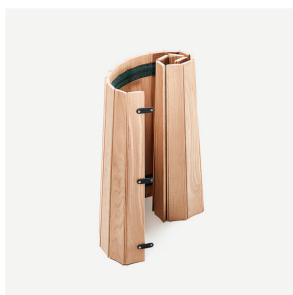

CONTAINER TABLE BODHI

Available in: Black, Cinnamon, Grey, Natural Oil, Wenge and White Wash stained solid oak.

Container Table Foot Colours

Black
RAL 9017

White
RAL 9016

Light Grey
RAL 7035

Container Table Foot Classic Dimensions

Container Table Foot Classic 7130

PRODUCT

Height: 71 cm | 28"
Width: 30 cm | 11.8"
Depth: 30 cm | 11.8"

PACKAGING

Height: 75 cm | 29.5"
Width: 32 cm | 12.6"
Depth: 32 cm | 12.6"
Weight: 5 kg | 11 lb

Container Table Foot Classic 7143

PRODUCT

Height: 71 cm | 28"
Width: 43 cm | 16.9"
Depth: 43 cm | 16.9"

PACKAGING

Height: 76 cm | 29.9"
Width: 48 cm | 18.9"
Depth: 47 cm | 18.5"
Weight: 9 kg | 19,8 lb

Container Table Foot Classic 7156

PRODUCT

Height: 71 cm | 28"
Width: 56 cm | 22"
Depth: 56 cm | 22"

PACKAGING

Height: 76 cm | 29.9"
Width: 60 cm | 23.6"
Depth: 60 cm | 23.6"
Weight: 11 kg | 24,3 lb

Container Table Foot Classic 10636

PRODUCT

Height: 106 cm | 41.7"
Width: 36 cm | 14.2"
Depth: 36 cm | 14.2"

PACKAGING

Height: 110 cm | 43.3"
Width: 42.5 cm | 16.7"
Depth: 42.5 cm | 16.7"
Weight: 7 kg | 15,4 lb