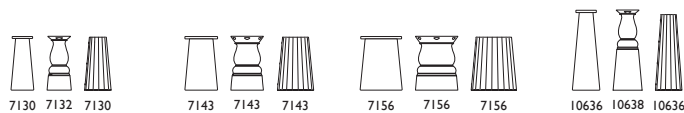

Oval 260 Table Top
Wood

PRODUCT

Height: 4cm | 1.6"
Width: 150 cm | 59.1"
Depth: 260 cm | 102.4"

PACKAGING

Height: 10 cm | 3.9"
Width: 168 cm | 66,1"
Depth: 267 cm | 105,1"
Weight: 90 kg | 198,4 lb

Container Table Options

Square Table

Round Table

Oval Table

Stool & Bar Stool

Container Table Feet are available in Classic, New Antiques and Bodhi.

Power & USB Module option available

Cleaning Instructions

Moooi recommends using a good furniture polish and a soft cloth. Apply generously in layers to the surface and use the cloth to shine. Do not use abrasive fabrics, gently remove tough stains with warm water and a trusted multi-surface cleaner.