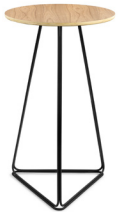

Delta barstool

Style Number		List Price
MDDG50B		$199
• Depth	17.5"	• Warranty
• Width	17.5"	• Certifications
• Height	31.25"	3 Years
		BIFMA Compliant|CAL 117