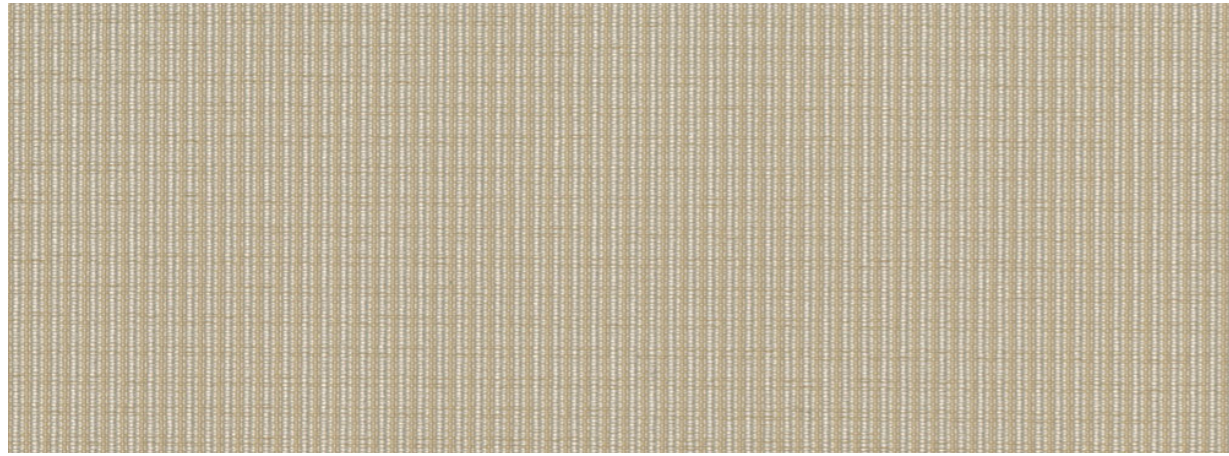

Lapel

Lapel is available across a range of vertical surface products. This material has a vertical-patterned weave that is available in a range of neutral earthtones.

Disclaimer

There may be variation in color, texture, and finish between this sample and the actual product.

Lapel

Beech

P411

Sprout

P414

Dune

P412

Maple

P416

Pebble

P410

Cement

P409

Slate

P417

Lapel

Price Group 1

Technical Specifications

Contents: 100% Pre-Consumer Recycled Polyester | **Abrasion:** 600 cycles

Material Characteristics

Width: 66 in | **Vertical Repeat:** None | **Horizontal Repeat:** None | **Backing:** None