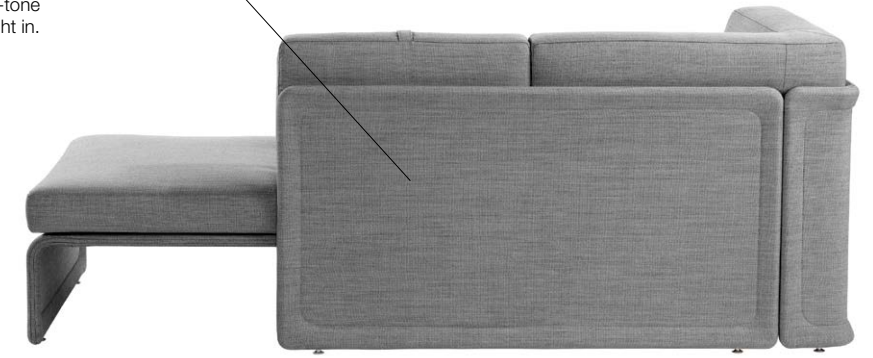

Lagunitas 3-Seat Chaise