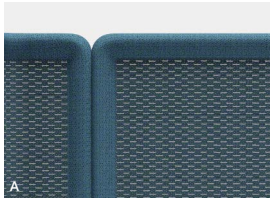

Lagunitas 3-Seat Chaise and 2-Seat Lounge

Materiality
Select from a range of knit, fabric and two-tone options to make a statement or blend right in.

Lagunitas 3-Seat Chaise

Lagunitas Work Tables
26\"H lounge height compatible with Lagunitas Lounge, Chaise and Bench. 28.5\"H standard height compatible with Colesse standard height seating.

PowerPod
Compatibility converts a table into a charging station.

Lagunitas Enclosed Booth with Booth Connector Screen, 26\"H Work Table and PowerPod

Wire Management
Light grommet conveniently routes on-surface light to power source.

Power
Power modules are available for easy access to power in a variety of configurations and colors.

Lagunitas Focus Nook

Product Features

- A. Knit screen available in new 17-color palette.
- B. Fabric screen available in one or two-tone options.
- C. Articulating back cushion handle available in contrast fabric.
- D. Integrated power options-seating, shown with USB power module.
- E. Integrated power options-tables, shown with Powerpod.
- F. Integrated power options-tables, shown with USB power module.
- G. Veneer edgeband detail.
- H. Laminate edgeband detail.
- I. Table base and column with hidden wire management through column.
- J. Storage beneath seating to temporarily stow belongings.
- K. Focus Nook lighting grommet supports an on-surface light.
- L. Focus Nook cable management magnets neatly manage cords to the floor.

Details

Seating Components

- A-C Benches
- D-G One Seaters, Low and High Screens
- H-K Two Seaters, Low Screens
- L-P Two Seaters, High Screens
- Q-T Three Seaters, Low Screens
- U-X Three Seaters, High Screens