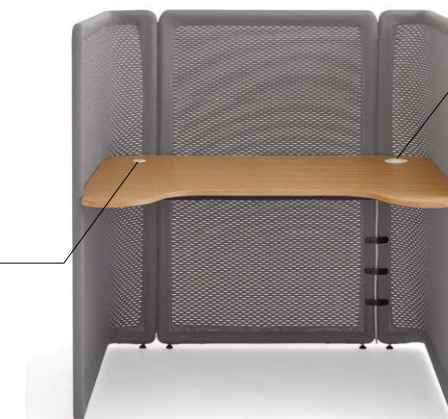

Power
Power modules support the lounge, chaise and bench.

Bench
Offered in 1, 2 and 3-seat configurations, the bench is the foundational element for any Lagunitas application.

Lagunitas Bench

Screen
High or low, the screen adds varying degrees of privacy. Available in fabric or knit.

Lagunitas 3-Seat Chaise and 2-Seat Lounge

Materiality
Select from a range of knit, fabric and two-tone options to make a statement or blend right in.

Lagunitas 3-Seat Chaise

Lagunitas Work Tables
26\"H lounge height compatible with Lagunitas Lounge, Chaise and Bench. 28.5\"H standard height compatible with Colesse standard height seating.

PowerPod
Compatibility converts a table into a charging station.

Lagunitas Enclosed Booth with Booth Connector Screen, 26\"H Work Table and PowerPod

Wire Management
Light grommet conveniently routes on-surface light to power source.

Power
Power modules are available for easy access to power in a variety of configurations and colors.

Lagunitas Focus Nook

Product Features

- A. Knit screen available in new 17-color palette.
- B. Fabric screen available in one or two-tone options.
- C. Articulating back cushion handle available in contrast fabric.
- D. Integrated power options-seating, shown with USB power module.
- E. Integrated power options-tables, shown with Powerpod.
- F. Integrated power options-tables, shown with USB power module.
- G. Veneer edgeband detail.
- H. Laminate edgeband detail.
- I. Table base and column with hidden wire management through column.
- J. Storage beneath seating to temporarily stow belongings.
- K. Focus Nook lighting grommet supports an on-surface light.
- L. Focus Nook cable management magnets neatly manage cords to the floor.