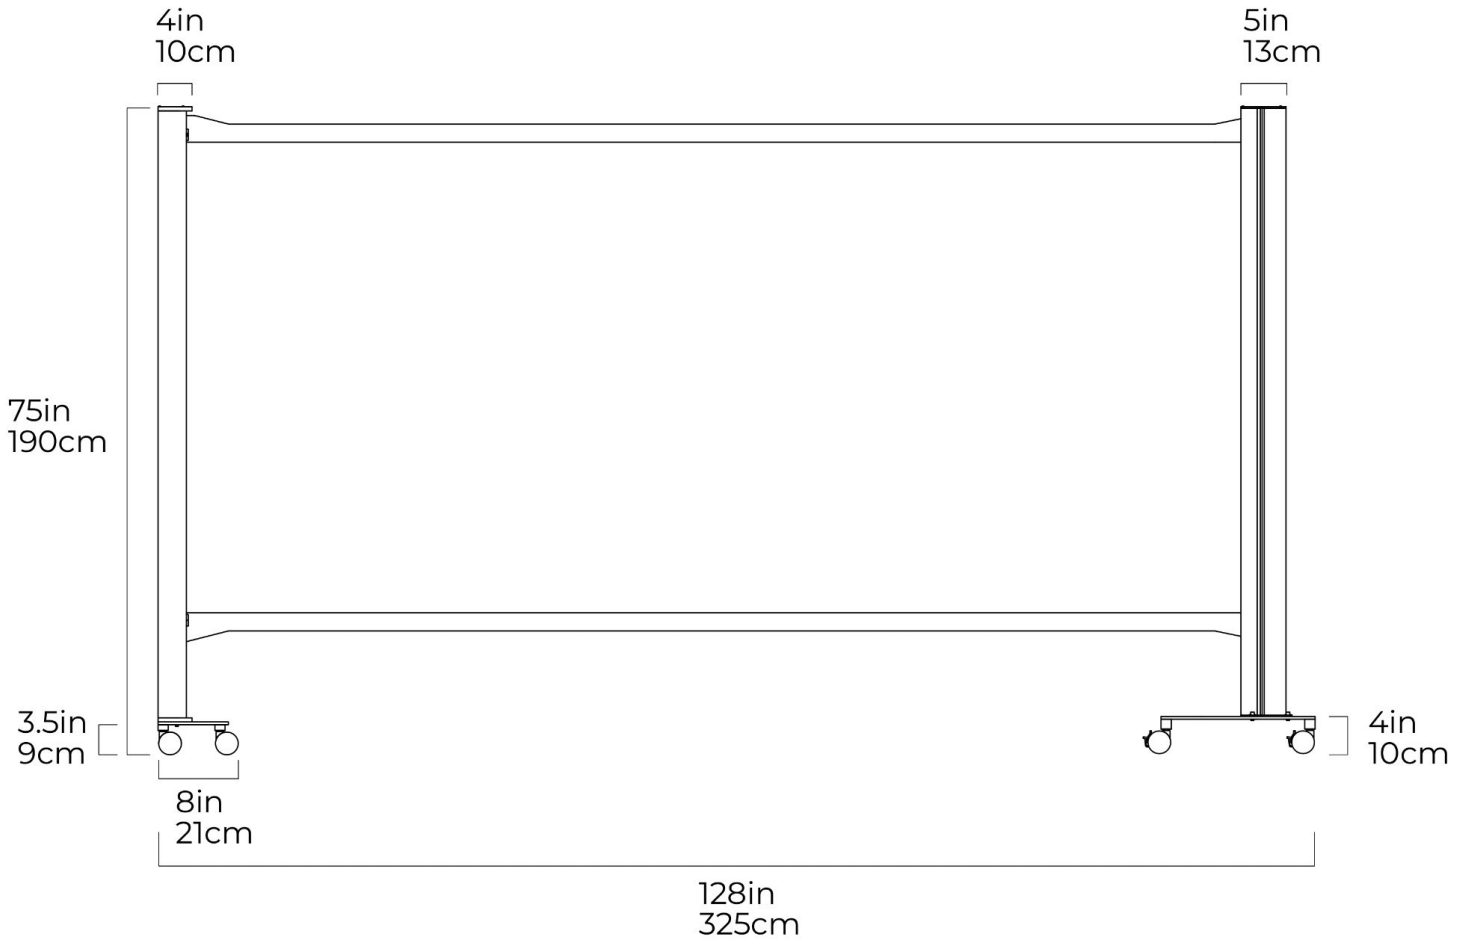

KwickSketch - Dimensions

Length Closed	Length Fully Open	Depth	Height
45 cm / 18"	325 cm / 128"	52 cm / 21"	190 cm / 75"

Packaging Dimensions - 2 Boxes per Product

Commodity Code: 9402.90.0000

Description: Retractable whiteboard consisting of aluminium body, uPVC & polyester film inner panel, plastic castor wheels, steel base plate and steel castor pins.

Main Box - 190cm/75" High (Box 1)	199 x 30 x 30 cm 79" x 12" x 12"	19 Kg 44 Lbs
Base Box (Box 2)	56 x 48 x 9 cm 22" x 20" x 4"	12 Kg 27Lbs

KwickSketch - Product Details

1. Patented C-Tube technology
2. 360° swivel wheels with brakes
3. Powder coated aluminium body
4. Writable markerboard surface
5. Fully encloses for easy storage