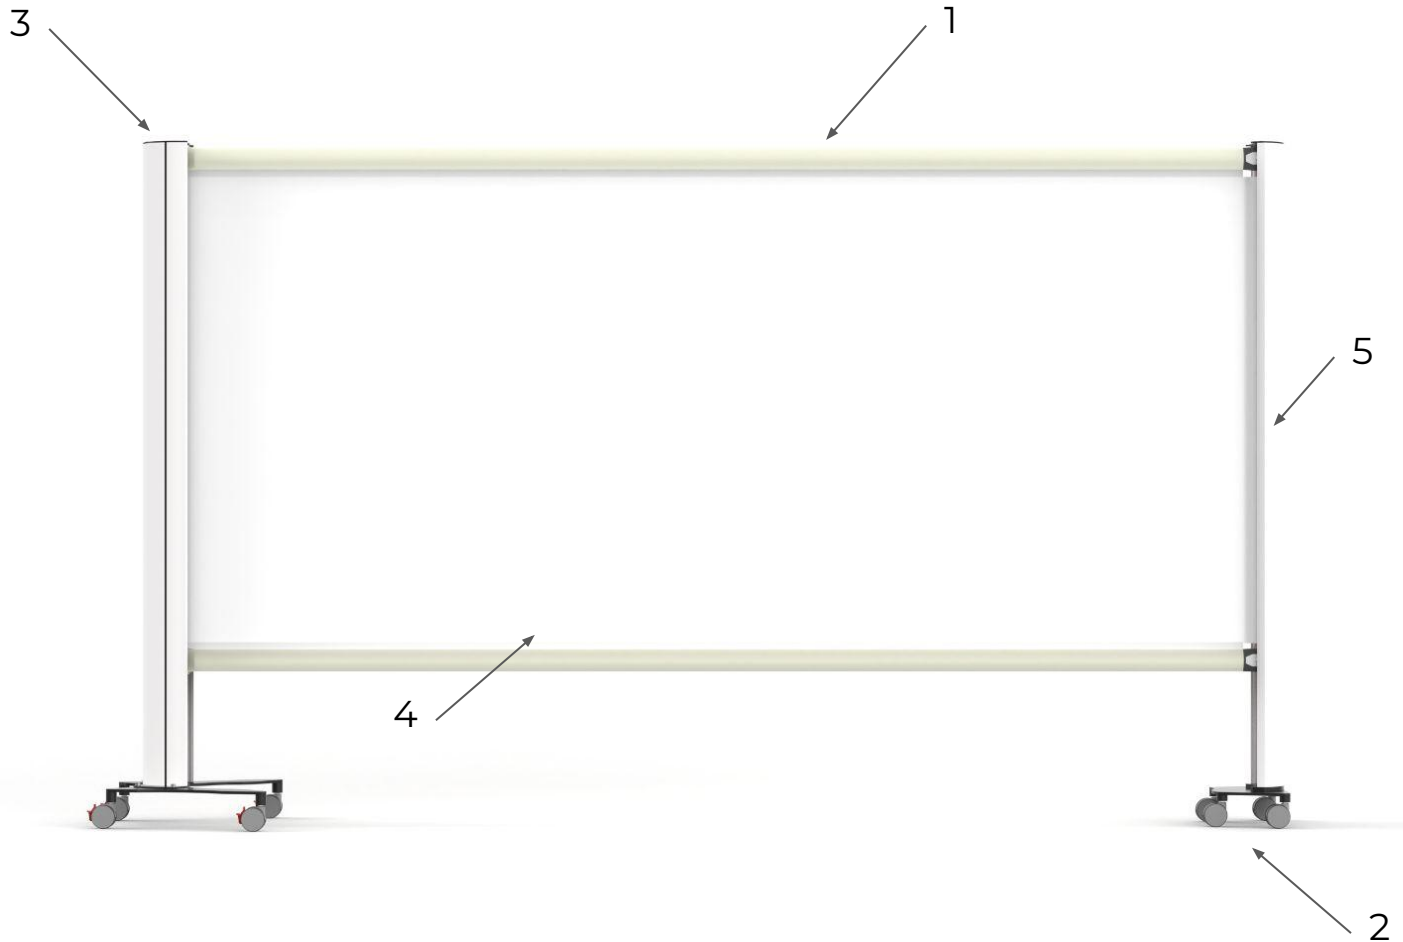

KwickSketch - Dimensions

Length Closed	Length Fully Open	Depth	Height
45 cm / 18"	325 cm / 128"	52 cm / 21"	190 cm / 75"

Packaging Dimensions - 2 Boxes per Product

Commodity Code: 9402.90.0000

Description: Retractable whiteboard consisting of aluminium body, uPVC & polyester film inner panel, plastic castor wheels, steel base plate and steel castor pins.

Main Box - 190cm/75" High (Box 1)	199 x 30 x 30 cm 79" x 12" x 12"	19 Kg 44 Lbs
Base Box (Box 2)	56 x 48 x 9 cm 22" x 20" x 4"	12 Kg 27Lbs

KwickSketch - Product Details

1. Patented C-Tube technology
2. 360° swivel wheels with brakes
3. Powder coated aluminium body
4. Writable markerboard surface
5. Fully encloses for easy storage