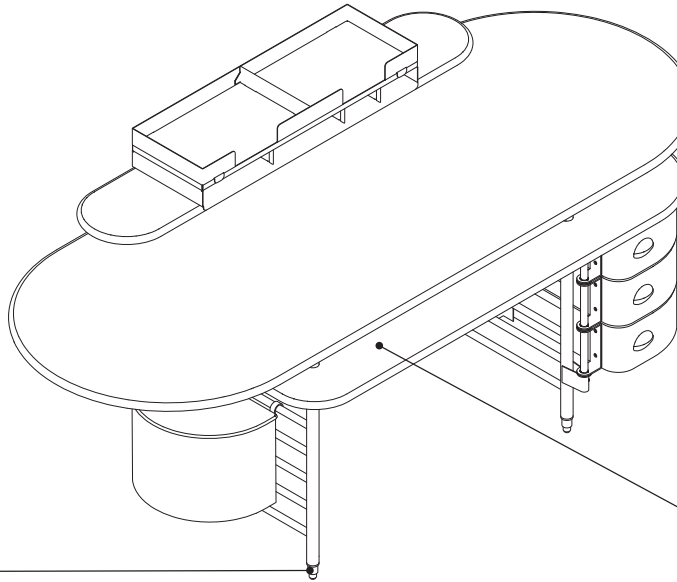

Frame

- 8VW3 Racine Red

Top surface

- 3592 FC/OP Blonde on Maple

Dimensions

▶ Page 28

Frank Lloyd Wright Racine Desk

The Racine desk comes in one height and depth with two width size options. The desk can be specified with any combination of storage, waste basket, shelf, and organizer. The desk can also be specified as part of the signature collection in racine red with a 3592 FC/OP Blonde on Maple veneer top. All accessories are included in the signature collection desk and cannot be excluded.