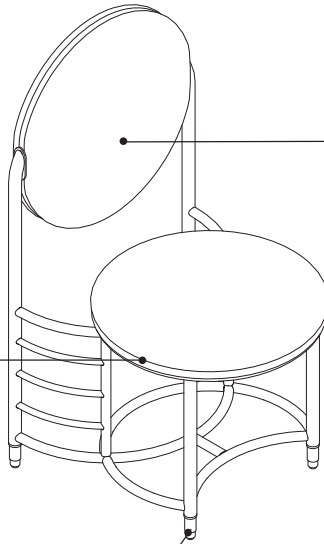

Frank Lloyd Wright Racine Guest Chair

The Racine guest chair

comes in one base style with or without arms. All options come with machined brass glides standard. The signature collection chair is only available in the racine red finish. Signature collection chair has two veneer options that can be specified on optional arms — 3592 FC/OP Blonde on Maple and 3H9A Walnut.

Vinyl trim around seat and back is color matched to the selected frame paint finish.

Glides come standard in a machined brass.

Seat back is designed to rotate around a connection point, tilting with the user.