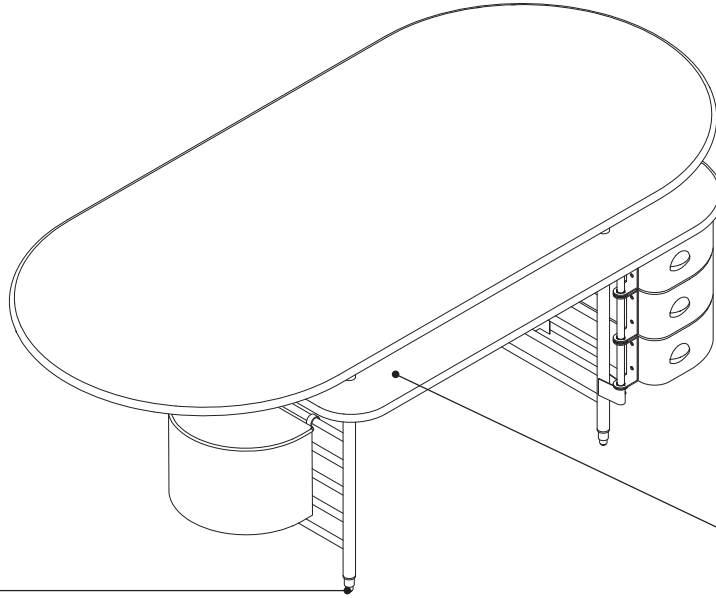

Frank Lloyd Wright Racine Executive Desk

The Racine executive desk comes in one height and depth with two width size options. The desk can be specified with any combination of storage and waste basket but does not support the shelf or organizer options. The executive desk cannot be specified as part of the signature collection.

The entire Racine collection supports the same selection of veneer options.

Dual workspaces create a space for short term storage of workmaterials, a keyboard, work tools, etc. Gap between workspaces is 2³/₄". Note that the lower work surface is fixed.

Machined brass feet with glides are standard on all versions of the desk.

The executive desk offers a slightly deeper work surface at 42"D, while the standard desk is 35"D.