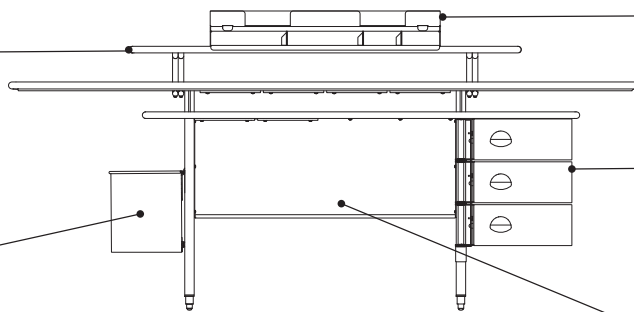

Optional organizer offers an accessible way to manage documents.

Optional storage provides ample space for accessories, documents, and tools. Drawers open clockwise, rotating around the front brass support.

Modesty panel is included.