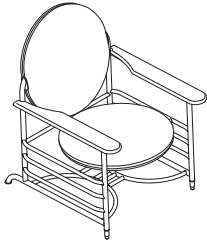

Racine Seating

Standard Includes

- Frame: paint price group 02
- Upholstery: fabric price group 03
- Upholstery trim: fabric or vinyl, determined by frame finish
- Arms: veneer price group 01
- Glides: machined brass

Options

Frame Finish	Paint Price Group 02 Paint Price Group 03	No cost +$43
Upholstery Finish	Fabric Price Group 03 Fabric Price Group 05	No cost +$87

Specification Information

Style Number	Base Price

Racine Lounge Chair

FLWRLLOUNGE $3391