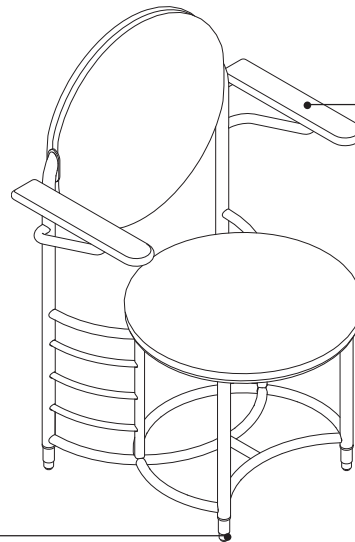

Vinyl trim around seat and back is color matched to the selected frame paint finish.

Glides come standard in a machined brass.

Seat back is designed to rotate around a connection point, tilting with the user.