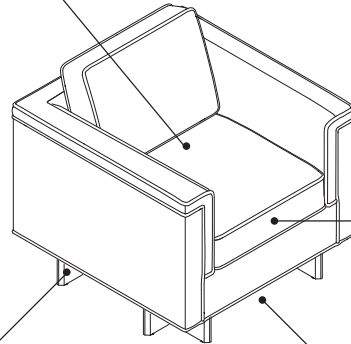

The lounge chair features a 20³/₄" comfortable seat depth.

Seat height is 18³/₄" from the floor.

The Frank Lloyd Wright Galesburg lounge chair features a solid oak base, bringing both strength in construction as well as aesthetic.