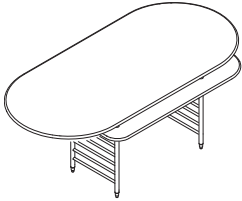

Racine Desking

Standard Includes

- Frame: paint price group 02
- Top surface: veneer price group 01

Options

Frame Finish	Paint Price Group 02 Paint Price Group 03	No cost +$74
Storage Configuration	No Storage With Storage	No cost +$2420
Waste Basket	Without Waste Basket With Waste Basket	No cost +$515
Accessory Finish	Paint Price Group 02 Paint Price Group 03	+$20 +$33

Specification Information

Style Number	Dimensions		Base Prices	
	Depth	Width		
		72"W	84"W	

Racine Executive Desk

FLWRLEDESK	42"	$6292	$6452