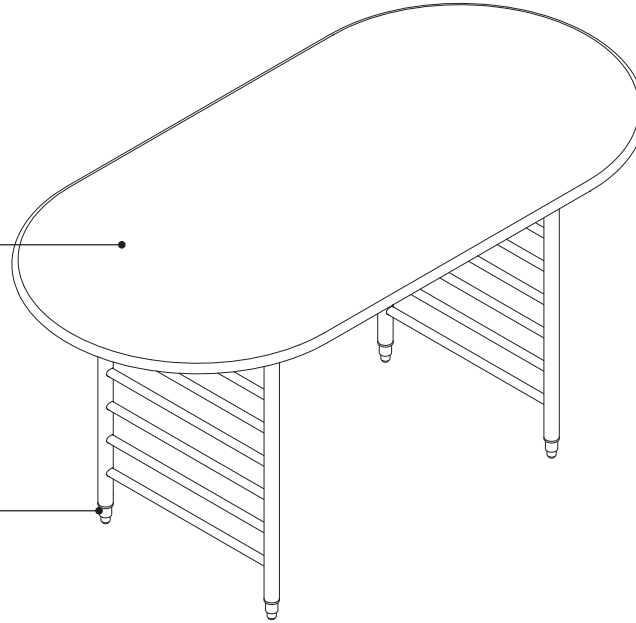

Frank Lloyd Wright Racine Utility Table

Frank Lloyd Wright Racine
Utility Table

The Racine utility table

comes in one height and five sizes. It can also be specified as part of the signature collection in 24"D x 48"W, with a 3592 FC/OP Blonde on Maple veneer top.

The entire Racine collection supports the same selection of veneer options.

Machined brass feet with glides are standard on all versions of the utility table.

The utility table does not include a modesty panel.

Product Details

Racine utility tables ship knocked down. The signature utility table ships fully assembled.

Surface Materials

Frame

- Paint

Top surface

- Wood veneer

Signature Collection

Frame

- 8VW3 Racine Red

Top surface

- 3592 FC/OP Blonde on Maple

Dimensions

▶ Page 28