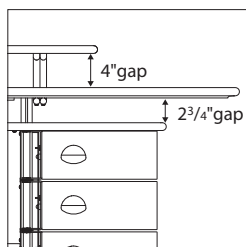

The gap between the desk and the upper surface measures 4". The gap between the desk and the lower surface is 2³/₄".