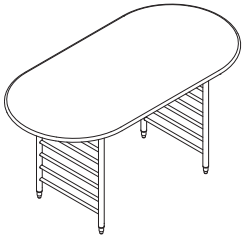

Racine Desking

Standard Includes

- Frame: paint price group 02
- Top surface: veneer price group 01

Options

Frame Finish	Paint Price Group 02	No cost
	Paint Price Group 03	+$43

Specification Information

Style Number	Dimensions		Base Prices		
	Depth	Width			
			42"W	48"W	60"W

Racine Utility Table

Style Number	Depth	42"W	48"W	60"W
FLWRLTABLE	24"	$3480	$3560	N.A.
	30"	$3605	$3685	$3875