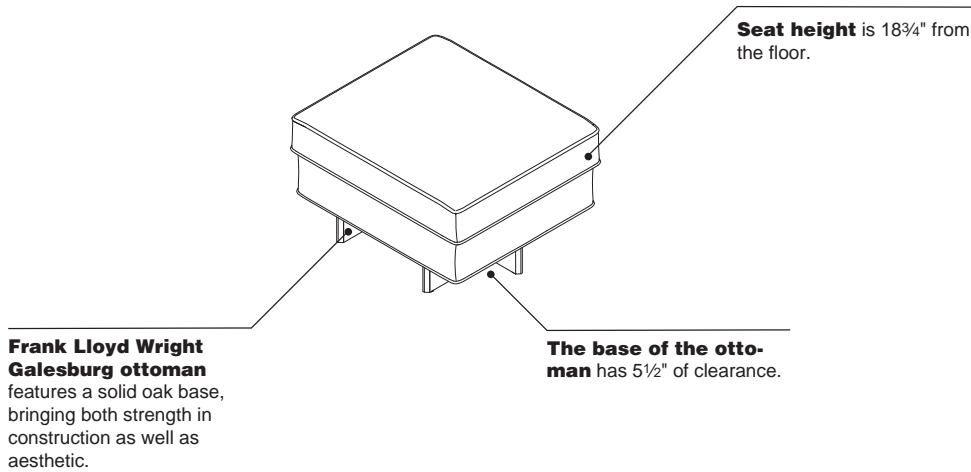

Frank Lloyd Wright Galesburg Ottoman–Sofa

The Frank Lloyd Wright Galesburg ottoman

pulls from multiple Usonian references designed by Frank Lloyd Wright.

Product Details

All product in the Galesburg product line ships fully assembled in one package.

Surface Materials

Base

- Oak hardwood

Upholstery

- Fabric
- Leather
- Vinyl

Dimensions

▶ Page 17