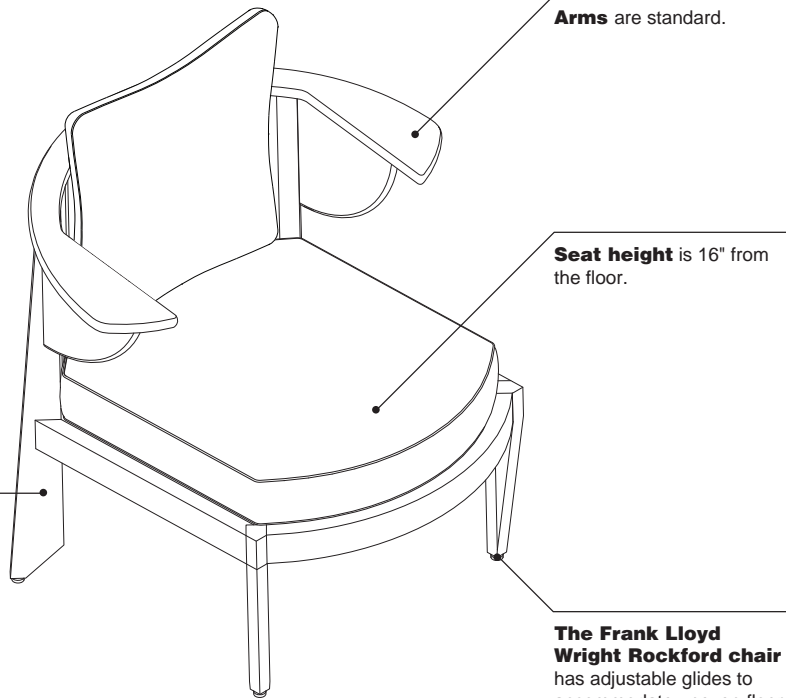

The Frank Lloyd Wright Rockford table is constructed of plywood with oak veneer. The top consists of multi directional veneer.

Standard table height is 20 inches.

The Frank Lloyd Wright Rockford table has three legs, constructed of six independent veneered plywood boards.

Table is constructed of plywood with oak veneer.

Product Details

All product in the Rockford product line ships fully assembled in one package.

Surface Materials

Surface and legs

- Wood veneer

Dimensions

▶ Page 17

Arms are standard.

Seat height is 16" from the floor.

Chair frame is constructed of solid oak.

The Frank Lloyd Wright Rockford chair has adjustable glides to accommodate uneven floor surfaces.

Product Details