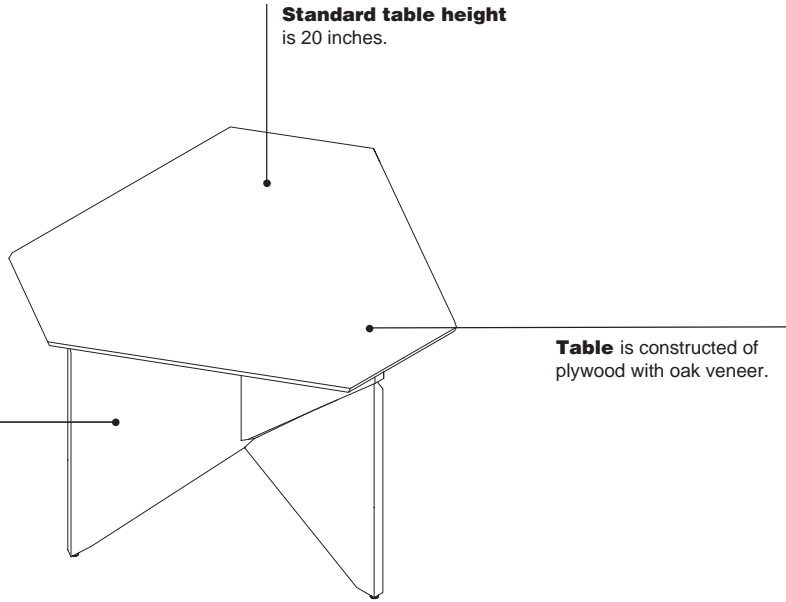

Accessories

Racine Whiteboard
Understanding
▶ Page 29
Specifying
▶ Page 46

Collaborative ToolBar
Understanding
▶ See *Meeting Spaces
Specification Guide*
Specifying
▶ Page 47

Frank Lloyd Wright Rockford Occasional Table

The Frank Lloyd Wright Rockford table is constructed of plywood with oak veneer. The top consists of multi directional veneer.

Standard table height is 20 inches.

The Frank Lloyd Wright Rockford table has three legs, constructed of six independent veneered plywood boards.