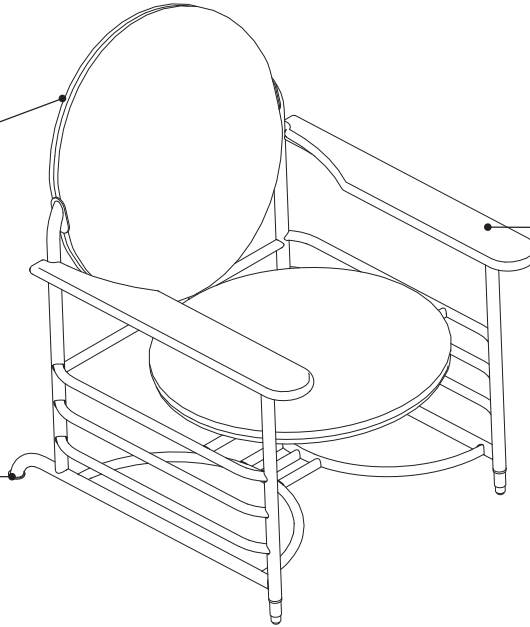

Frank Lloyd Wright Racine Lounge Chair

The Racine lounge chair comes in one base style and is always specified with arms and glides. All options are compatible with glides styles. The lounge is not available as part of the signature collection.

Vinyl trim around seat and back is color matched to the selected paint finish.

Glides are standard on the lounge. The front two feet are machined brass with glides, while the back legs only include glides.

Arms are always included on the lounge. The entire collection supports the same selection of veneer options.