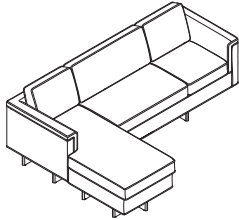

Galesburg Sofa-Sectional

Standard Includes

- Frame: veneer price group 01
- Upholstery: fabric price group 01

Options

Frame Finish	Veneer Price Group 01	No cost
	Veneer Price Group 02	+$159
Upholstery Finish	Fabric Price Group 01	No cost
	Fabric Price Group 02	+$579
	Fabric Price Group 03	+$928
	Fabric Price Group 04	+$1294
	Fabric Price Group 05	+$1827
	Fabric Price Group 06	+$2360
	Fabric Price Group 07	+$3045
	Fabric Price Group 08	+$3654
	Fabric Price Group 09	+$4188
	Fabric Price Group 10	+$4873
	Leather Price Group 01	+$5320
Leather Price Group 02	+$6551	

Specification Information

Style Number	Base Price
Galesburg Sofa-Sectional	
FLWXSTL	$8500