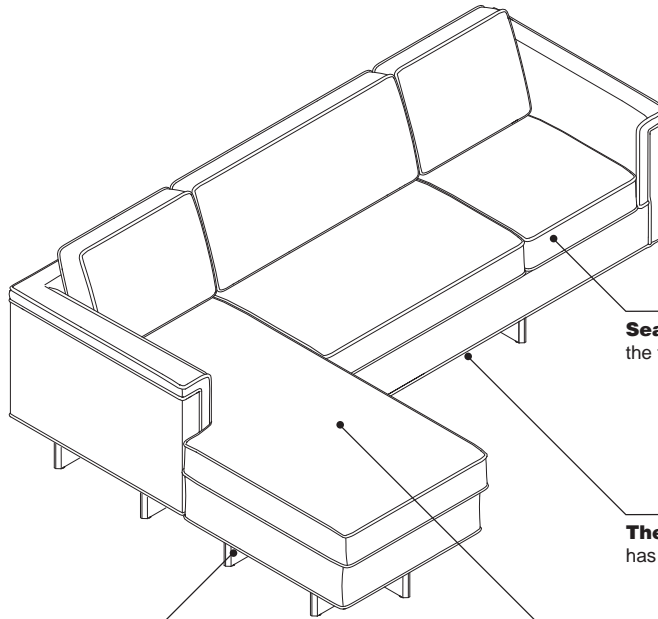

Frank Lloyd Wright Galesburg Sofa-Sectional

The Frank Lloyd Wright Galesburg sectional pulls from multiple Usonian references designed by Frank Lloyd Wright.

The Frank Lloyd Wright Galesburg sofa features a solid oak base, bringing both strength in construction as well as aesthetic.

Seat height is 18³/₄" from the floor.

The base of the sofa has 5¹/₂" of clearance.

The sectional provides a chaise and ottoman that can be used on either the left or right hand side of the sofa.

Product Details

All product in the Galesburg product line ships fully assembled in one package.

Features

The Galesburg sectional sofa can be reversed to be both left hand and right hand facing.

Surface Materials

Base

- Oak hardwood

Upholstery

- Fabric
- Leather
- Vinyl

Dimensions

▶ Page 17