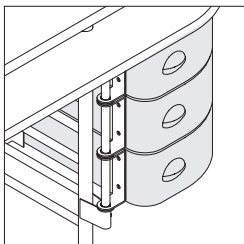

Features

Storage

Optional storage comes standard with three drawers. Drawers do not have locking capability.

Drawers open clockwise, rotating around the front brass support.