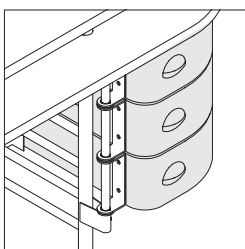

Storage

Optional storage comes standard with three drawers. Drawers do not have locking capability.

Drawers open clockwise, rotating around the front brass support.