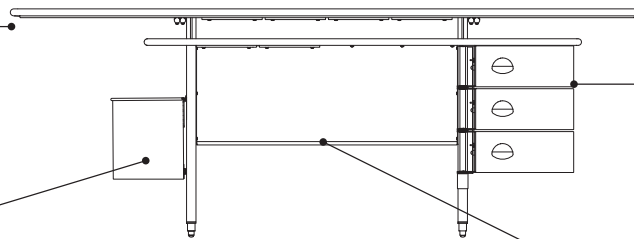

Optional storage provides ample space for accessories, documents, and tools. Drawers open clockwise, rotating around the front brass support.

Optional waste basket is available.

Modesty panel is included.