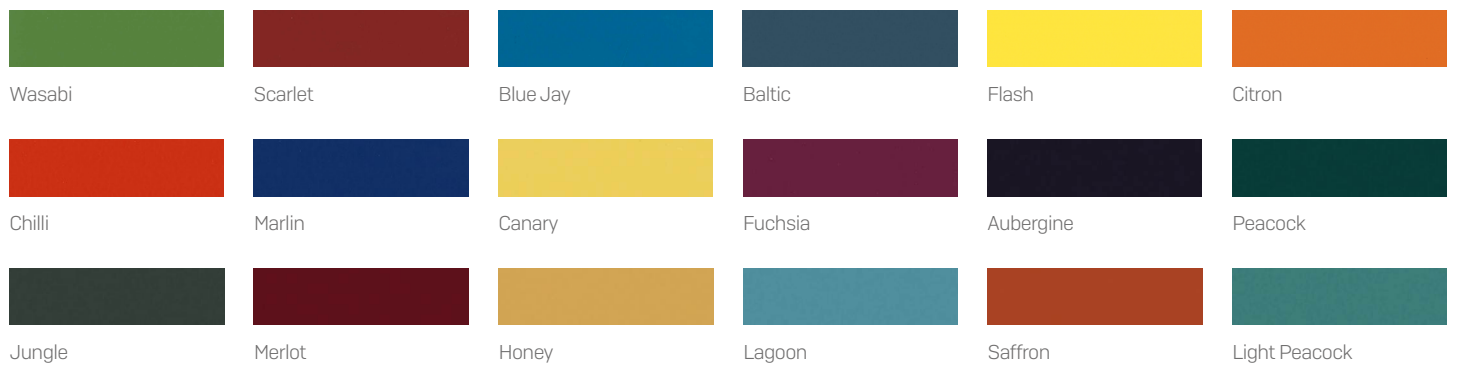

Optional Upcharges

Upholstery: Two tone upholstery.

Chassis Frame: Various paint finishes available in Groups 2 & 3. (01, 02, 03, 13, 15, 19).

Glides: Soft glides available on 4 star trestle base (04, 05, 06, 10, 11, 12)

Wire Frame: Various paint finishes in Group 2 & 3, Chrome option.

Foot Rail Cover: Upcharge on Cubb-14 only.

Oak: Oak Stained to Walnut, Black and Dark Distressed Oak. (01, 02, 03, 15, 13, 19)

Grade Selection

Two Tone Upholstery

When selecting this option the inner and outer can be from a different grade range.

Product Finishes

Group 01 - Metal Finishes

Group 02 - Metal Finishes

Group 03 - Metal Finishes

Only available on wire frame and not chassis

Product Finishes

Polished Chrome

Polished Chrome

Trestle & 5-star Base Finishes

Polished Aluminum

Black

Oak Leg Finishes

Natural Oak