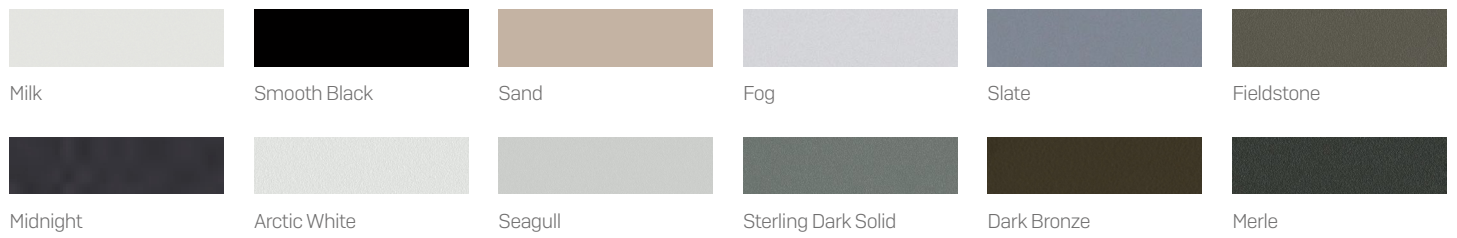

Wooden Legs: Oak legs as standard (01, 02, 03, 13, 15, 19).

Wire Frame: Various paint finishes in Group 1. (07, 08, 09, 14).

Trestle Base: Polished or Black as standard (04, 05, 06).

5 Star Base: Polished or Black as standard (10, 11, 12).

Optional Upcharges

Upholstery: Two tone upholstery.

Chassis Frame: Various paint finishes available in Groups 2 & 3. (01, 02, 03, 13, 15, 19).

Glides: Soft glides available on 4 star trestle base (04, 05, 06, 10, 11, 12)

Wire Frame: Various paint finishes in Group 2 & 3, Chrome option.

Foot Rail Cover: Upcharge on Cubb-14 only.

Oak: Oak Stained to Walnut, Black and Dark Distressed Oak. (01, 02, 03, 15, 13, 19)

Grade Selection

Two Tone Upholstery

When selecting this option the inner and outer can be from a different grade range.

Product Finishes

Group 01 - Metal Finishes

Group 02 - Metal Finishes

Group 03 - Metal Finishes

Only available on wire frame and not chassis