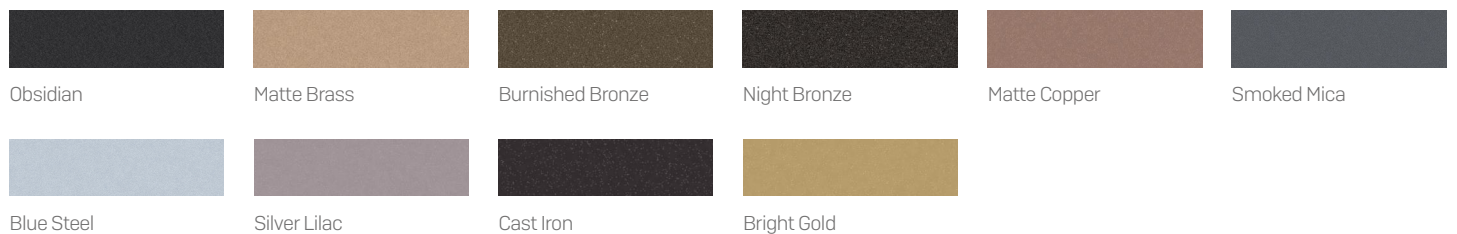

Wire Frame: Various paint finishes in Group 2 & 3, Chrome option.

Foot Rail Cover: Upcharge on Cubb-14 only.

Oak: Oak Stained to Walnut, Black and Dark Distressed Oak. (01, 02, 03, 15, 13, 19)

Grade Selection

Two Tone Upholstery

When selecting this option the inner and outer can be from a different grade range.

Product Finishes

Group 01 - Metal Finishes

Group 02 - Metal Finishes

Group 03 - Metal Finishes

Only available on wire frame and not chassis

Product Finishes

Polished Chrome

Polished Chrome

Trestle & 5-star Base Finishes

Polished Aluminum

Black

Oak Leg Finishes

Natural Oak