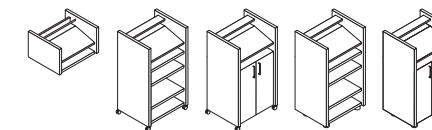

Carts

Contemporary-style Media Cart: 24"D; 32"W; 38 1/2"H

Contemporary-style Hospitality Cart: 24"D; 32"W; 38 1/2"H

Transitional-style Media Cart: 25"D; 32 1/2"W; 37"H

Transitional-style Hospitality Cart: 25"D; 32 1/2"W; 37"H

Contemporary

Transitional

Wallboards

Contemporary-style Wallboards: 5"D, 56", 70"W; 37"H

Transitional-style Wallboards: 5"D, 56", 70"W; 37"H

Lecterns

Contemporary-style Table Top Lectern: 22"D; 25"W; 15 1/2"H

Contemporary-style Full-height Lectern: 22"D; 25"W; 49 1/2"H

Contemporary

Pull Options

Available in Black, Polished Chrome and Brushed Nickel finish.

Profile Options

a. Flat
b. Knife

Steelcase®

Call 800.333.9939 or visit [Steelcase.com](https://www.steelcase.com)