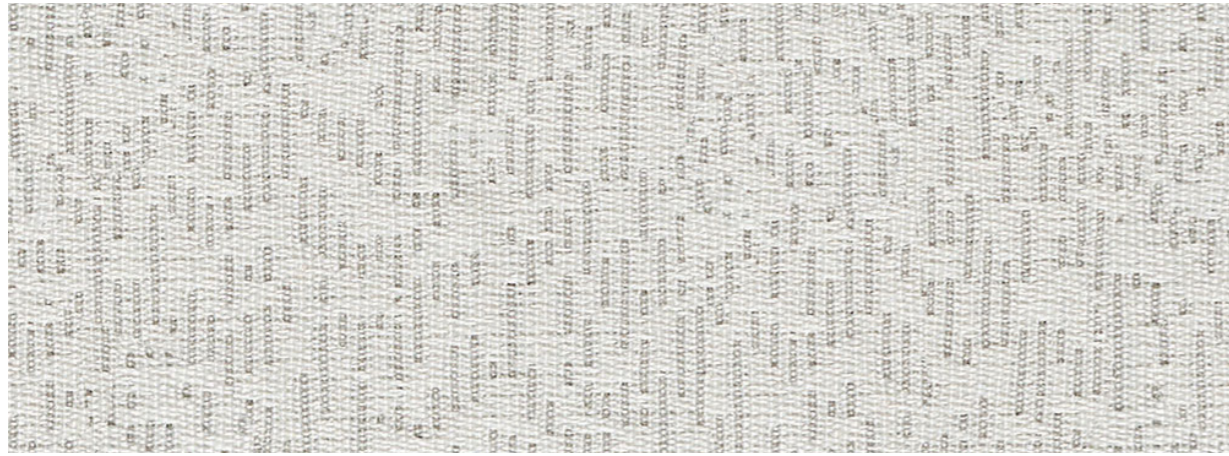

Code

Code is available across a range of vertical surface products. This material is a solid weave with an intricate vertical design that complements the neutral color palette.

Disclaimer

There may be variation in color, texture, and finish between this sample and the actual product.

Code

Bamboo 5FB1

Ecru 5FA9

Mica 5FA8

Tussah 5FA7

Reed 5FA3

Bluff 5FA4

Fossil 5FA1

Cannon 5FA6

Sea Salt 5FA5

Gabbro 5FA2

Code

Price Group 2

Technical Specifications

Contents: 40.2% Post-Consumer Recycled Polyester, 59.8% Pre-Consumer Recycled Polyester
Abrasion: 150 cycles

Material Characteristics

Width: 66 in | **Vertical Repeat:** 15.8 in | **Horizontal Repeat:** 16.8 in | **Backing:** None
Cleaning Code: WS | **Warranty:** 12 years

Performance Standards

	Americas Finish Code	Europe, Middle East and Africa Finish Code	Asia Pacific Finish Code
Fossil	5FA1	-	-
Gabbro	5FA2	-	-
Reed	5FA3	-	-
Bluff	5FA4	-	-
Sea Salt	5FA5	-	-
Cannon	5FA6	-	-
Tussah	5FA7	-	-
Mica	5FA8	-	-
Ecru	5FA9	-	-
Bamboo	5FB1	-	-