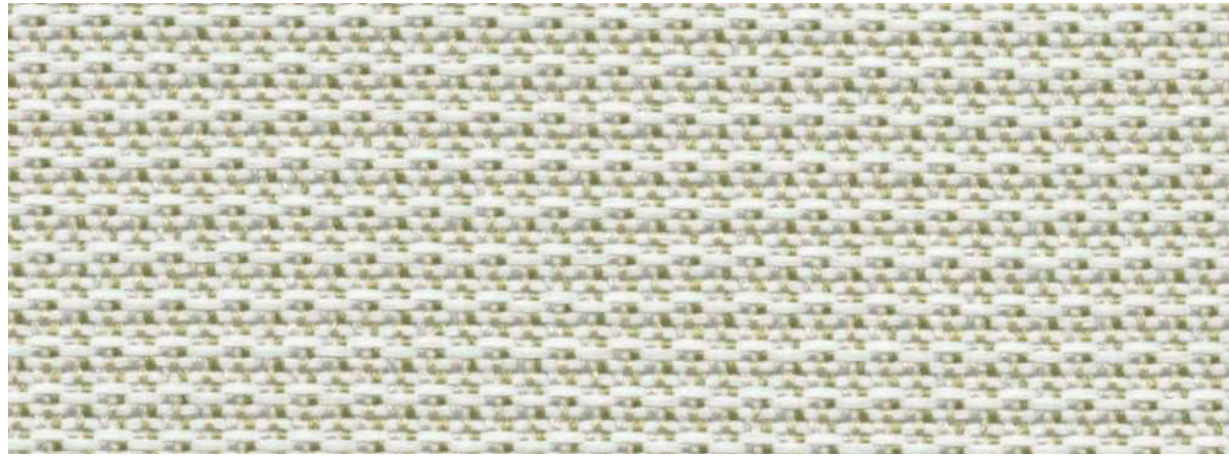

Charm

Charm is available across a range of vertical surface products. This material has a small basket-weave complementing the light color palette.

Disclaimer

There may be variation in color, texture, and finish between this sample and the actual product.

Charm

Clover P511

Mimosa P506

Birch P507

Debut P510

Shell P505

Twilight P513

Sparkle P508

Charm

Price Group 1

Technical Specifications

Contents: 100% Pre-Consumer Recycled Polyester | **Abrasion:** 400 cycles

Material Characteristics

Width: 66 in | **Vertical Repeat:** 1.57 in | **Horizontal Repeat:** 13.53 in | **Backing:** None