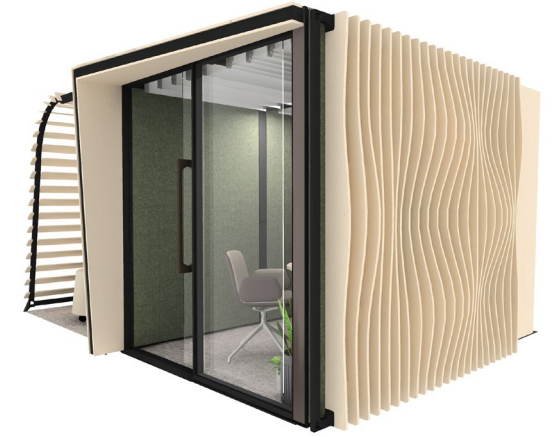

CDo2

Showcasing

Overall footprint | 16' x 11' | 143 sq ft

CD02

Model D (Glass Front) – Left Hand

Technology / Tools

Interior Contrasting Panel on Wall 2 with Laminate

Whiteboard

Two OB1CDFHMB Panel Mounted Monitor Bracket

Products

Orangebox, Verlay