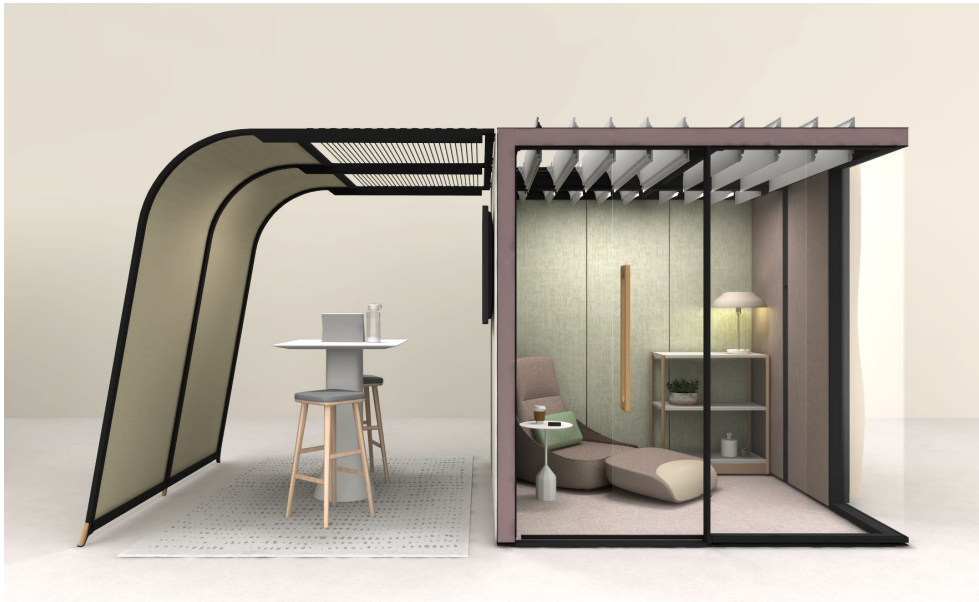

CDo2

Products

Orangebox, Campers & Dens, Hosu, Flex, Viccarbe, Bolia, Nanimarquina, Blu Dot.