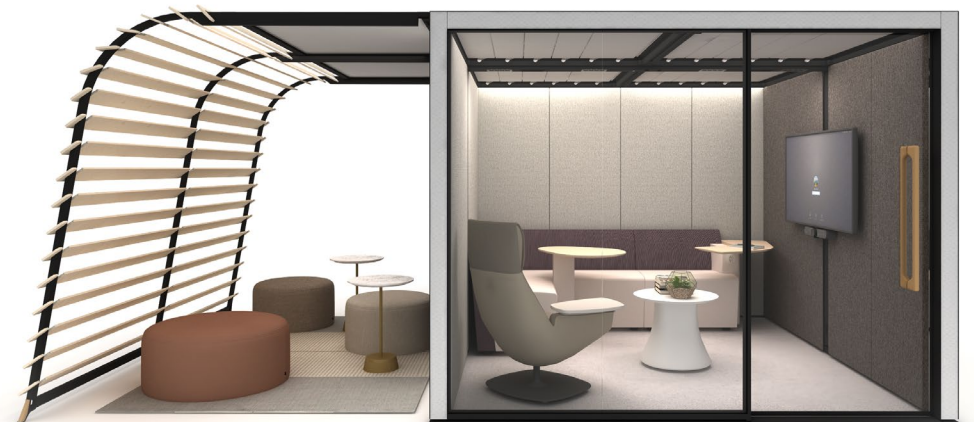

Overall footprint | 17' x 18' | 243 sq ft

CD05

Model D (Glass Front) – Right Hand

Technology / Tools

Two OB1CDHMMBS Hoop Mounted Monitor Bracket

One OB1CDPSMB Panel Seam Mounted Monitor Bracket

Products

Orangebox, Campers & Dens, West Elm, Flos, Viccarbe, Karman, Extremis, Bolia, Coalesse, Blu Dot