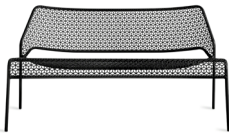

Hot Mesh Settee

Style Number			List Price
BD1HM1SETTEE			$575
• Depth	27"	• Warranty	5 Years
• Width	49"		
• Height	26"		

Options

Color	Black	No cost
	Off White	No cost

Jibe 3 Outdoor Daybed

Style Number			List Price
BD1JI1DAYBED			$3790

Options

Color	Grey	No cost