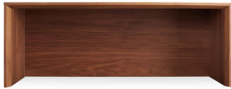

Wonder Wall 2.0 Desk

Style Number			List Price
BD1WW1DESKWW			$895
• Depth	18"	• Warranty	5 Years
• Width	38"		
• Height	14"		

Options

Color	Walnut	No cost
	White Oak	No cost