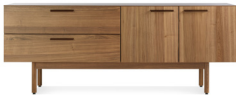

Shale 2 Drawer / 2 Door Dresser

Style Number			List Price
BD1SH12DW2DR			$2595
• Depth	20"	• Warranty	5 Years
• Width	72"		
• Height	28"		

Options

Color	Hickory	No cost
	Smoke	No cost
	Walnut	No cost