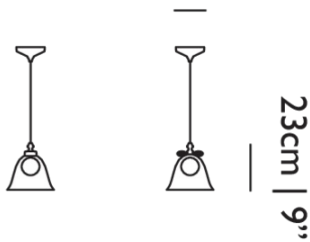

Bell Lamp / Large

Dimensions

35cm | 13.8"

14cm | 5.5"

Product

WIDTH 35cm | 13.8"

HEIGHT 36cm | 14.2"

DEPTH 35cm | 13.8"

Transparent with tinned cores

CANOPY

Bell Lamp Gold Canopy Gold, Bell Lamp Gold Canopy

Bell Lamp / Small

Dimensions

22cm | 8.6"**14cm | 5.5"**

Product

WIDTH 22cm | 8.7"**HEIGHT** 23cm | 9.1"**DEPTH** 22cm | 8.7"**DIAMETER** 22cm | 8.7"**WEIGHT NETTO** 2kg | 4.4lbs

Packaging

WIDTH 30cm | 11.8"**HEIGHT** 47cm | 18.5"**CUBAGE** 0.05m³ | 1.59ft³**LENGTH** 32cm | 12.6"**WEIGHT** 4kg | 8.8lbs

Technical CE

MATERIAL

Mouth blown glass, ceramic bow.

ENERGY LABEL

A++ to E

NUMBER OF LIGHTSOURCES