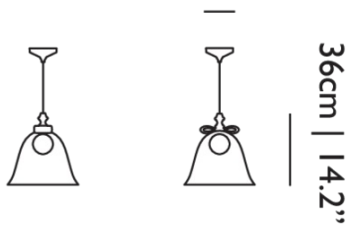

Bell Lamp / Large

Dimensions

35cm | 13.8"

14cm | 5.5"

Product

WIDTH 35cm | 13.8"

HEIGHT 36cm | 14.2"

DEPTH 35cm | 13.8"

DIAMETER 35cm | 13.8"

WEIGHT NETTO 4.5kg | 9.92lbs

Packaging

WIDTH 42cm | 16.5"

HEIGHT 53cm | 20.9"

CUBAGE 0.1m³ | 3.54ft³

LENGTH 45cm | 17.7"

WEIGHT 6kg | 13.23lbs