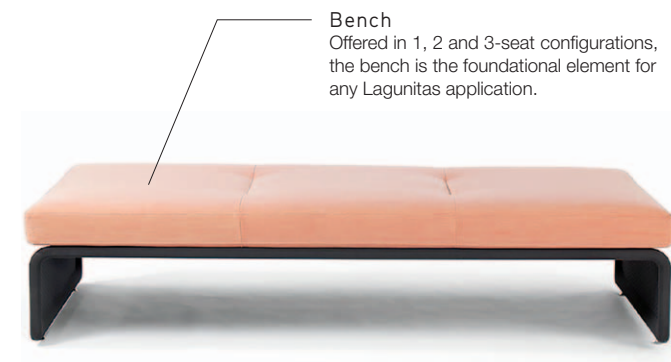

Articulating Cushion
The cushion toggles between work modes to transition from the focused to the informal.

Cushion Handle
Shifting between work modes is as simple as lifting a handle, built into every articulating back cushion.

Power
Plug-in below the bench power options, or just unplug.

Lagunitas Daybed

Screen
High or low, the screen offers varying degrees of privacy.

Lagunitas Bench

Bench
Offered in 1, 2 and 3-seat configurations, the bench is the foundational element for any Lagunitas application.