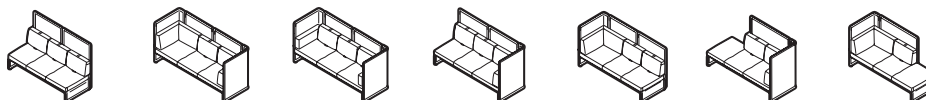

22-28 3 seaters, low screens

1. **22:** 1950W x 865D x 825H
   23-24: 2370W x 865D x 825H
   25-26: 2160W x 865D x 825H
   27-28: 2160W x 865D x 825H