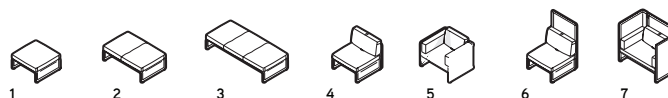

Power
Plug-in below the bench power options, or just unplug.

Lagunitas Daybed

Screen
High or low, the screen offers varying degrees of privacy.

Lagunitas Bench

Bench
Offered in 1, 2 and 3-seat configurations, the bench is the foundational element for any Lagunitas application.

Product Elements

1-3 1, 2, 3 seat benches

- 1:** 830W x 830D x 408H
2: 1300W x 830D x 408H
3: 1950W x 830D x 408H

4-7 1 seaters, low and high screens

- 4:** 830W x 865D x 825H
5: 1250W x 865D x 825H
6: 830W x 865D x 1270H
7: 1250W x 865D x 1270H