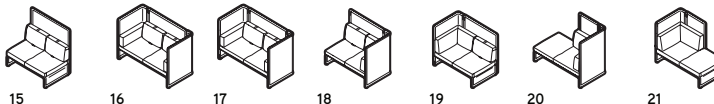

8-14 2 seaters, low screens

1. **8:** 1300W x 865D x 825H
   9-10: 1720W x 865D x 825H
   11-12: 1510W x 865D x 825H
   13-14: 1510W x 865D x 825H