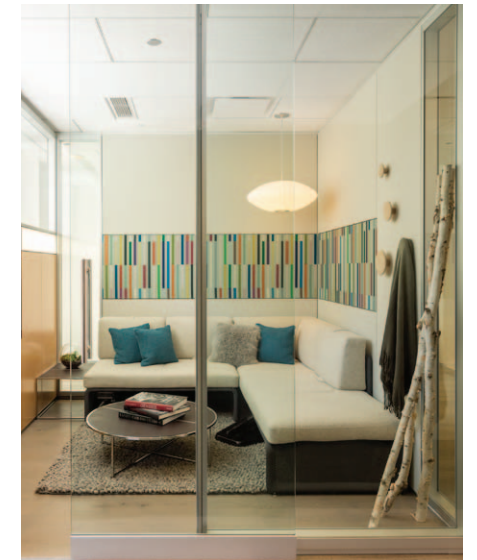

Social and Collaborative.

Lagunitas welcomes creativity inside the office. As people choose how and where work happens, companies are embracing space as an extension of their culture. From configuration to materiality, the flexibility of Lagunitas is the freedom to be expressive.