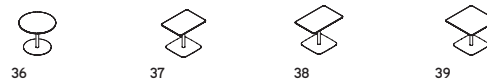

22-28 3 seaters, low screens

- 22:** 1950W x 865D x 825H
23-24: 2370W x 865D x 825H
25-26: 2160W x 865D x 825H
27-28: 2160W x 865D x 825H

29-35 3 seaters, high screens

- 29:** 1950W x 865D x 1270H
30-31: 2370W x 865D x 1270H
32-33: 2160W x 865D x 1270H
34-35: 2160W x 865D x 1270H

sixfivezero_CO tables

Round Top

- 36:** D800 x H660mm

Rectangular / square top

- 37:** 600W x 800D x 660H
38: 600W x 900D x 660H
39: 800W x 800D x 660H
40: 900W x 1000D x 660H
41: 900W x 1200D x 660H
42: 900W x 1400D x 660H
43: 900W x 1800D x 660H