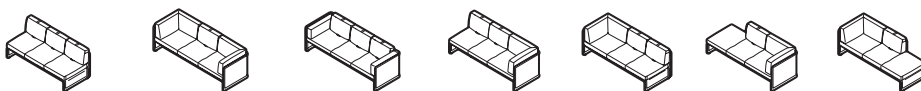

15-21 2 seaters, high screens

1. **15:** 1300W x 865D x 1270H
   16-17: 1720W x 865D x 1270H
   18-19: 1510W x 865D x 1270H
   20-21: 1510W x 865D x 1270H