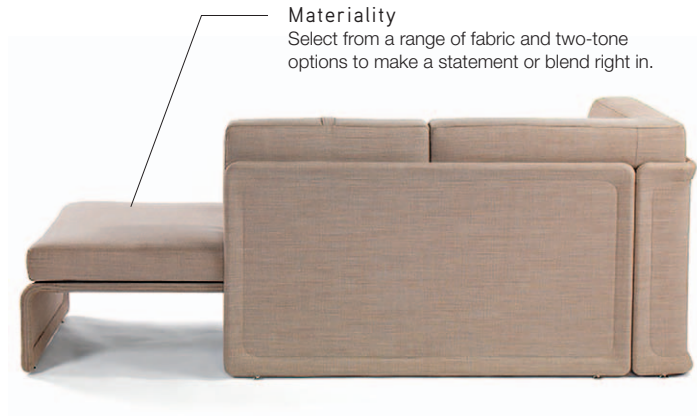

LAGUNITAS
Toan Nguyen, FRANCE

Collection.
From the conventional to the casual, Lagunitas adapts to changing workstyles and shifting work postures.

Lagunitas Lounge

Materiality
Select from a range of fabric and two-tone options to make a statement or blend right in.

Articulating Cushion
The cushion toggles between work modes to transition from the focused to the informal.

Cushion Handle
Shifting between work modes is as simple as lifting a handle, built into every articulating back cushion.

Power
Plug-in below the bench power options, or just unplug.