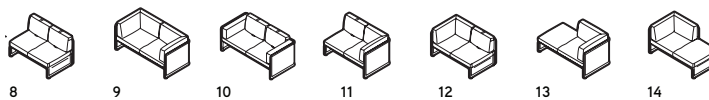

Product Elements

1-3 1, 2, 3 seat benches

- 1:** 830W x 830D x 408H
2: 1300W x 830D x 408H
3: 1950W x 830D x 408H

4-7 1 seaters, low and high screens

- 4:** 830W x 865D x 825H
5: 1250W x 865D x 825H
6: 830W x 865D x 1270H
7: 1250W x 865D x 1270H

8-14 2 seaters, low screens

- 8:** 1300W x 865D x 825H
9-10: 1720W x 865D x 825H
11-12: 1510W x 865D x 825H
13-14: 1510W x 865D x 825H

15-21 2 seaters, high screens

- 15:** 1300W x 865D x 1270H
16-17: 1720W x 865D x 1270H
18-19: 1510W x 865D x 1270H
20-21: 1510W x 865D x 1270H