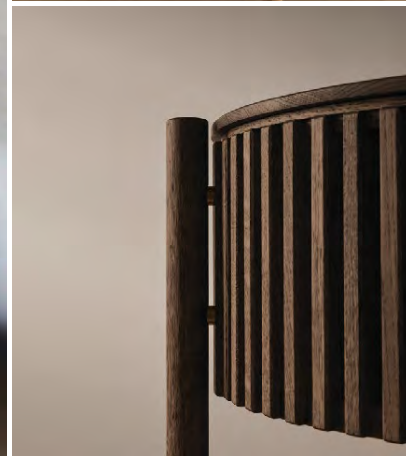

Bergamo Dark Beige*

Quattro by SPOOR Sand

Nantes Blue Grey*

*Coming soon

BOLIA

Continental elegance

Memory Grey White

Baize Dark Beige

Ritz Beige

London Grey Brown

London Brown

Quattro by SPOOR Brown

Memory Grey

BOLIA

Liberated creativity

Pale Green Soft Grey Nostalgic White