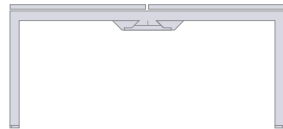

Ottima Portico Desk and Bench offer a variety of different cable management solutions. Several of the multiple options are displayed below.

Desk cable tray

Bench cable tray

Melamine top access

Edge cut out

STATEMENT OF LINE

Desk

Bench

Top shape

Rectangular
W 1200mm, 1400mm,
1600mm, 1800mm
D Bench 1217mm,
1417mm, 1617mm
D Desk 600mm, 800mm

Corner style

Square

SURFACE MATERIALS