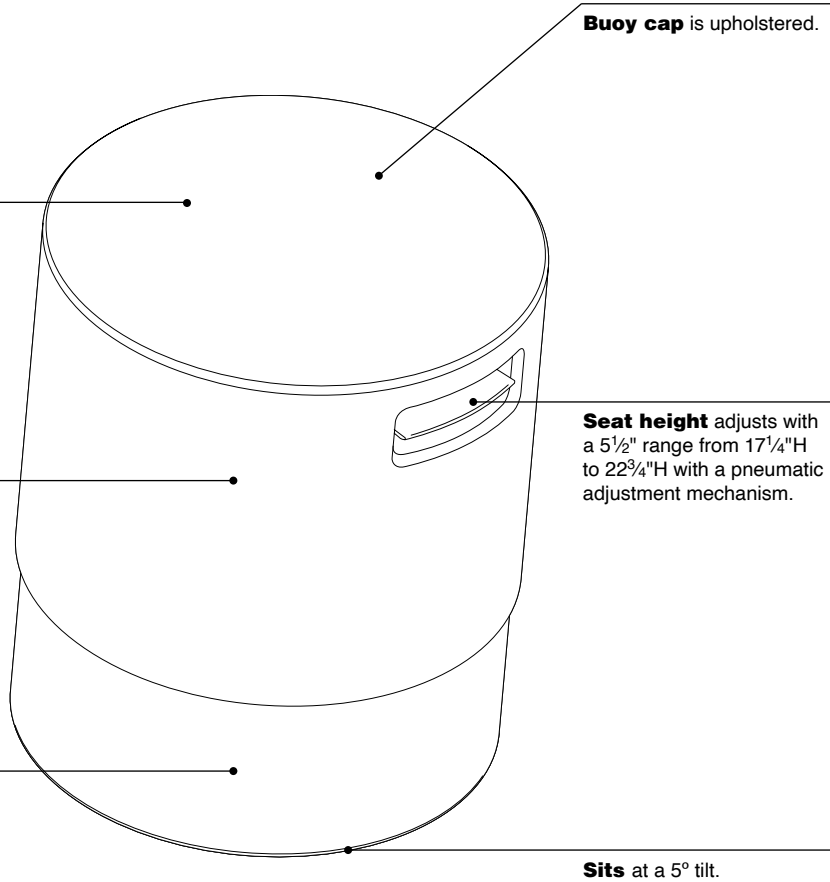

Buoy is 18" in diameter.

Buoy body comes in 16 different colors, is lightweight at 20 lb and ships in a carton fully assembled.

Base is 6527 Merle.

Product Details

Tilts up to 12° to encourage active sitting.

Adjustment Features

Seat height adjusts pneumatically. To lower, hold handle up while seated. To raise, hold handle up and keep weight off. Range of adjustability is 5½".

Surface Materials

► See surface materials on page 634 for specific availability or refer to the *Surface Materials Reference Manual* for further information.