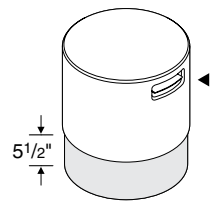

Buoy is 18" in diameter.

Buoy body comes in 16 different colors, is lightweight at 20 lb and ships in a carton fully assembled.

Base is 6527 Merle.

Product Details

Tilts up to 12° to encourage active sitting.

Adjustment Features

Seat height adjusts pneumatically. To lower, hold handle up while seated. To raise, hold handle up and keep weight off. Range of adjustability is 5½".

Surface Materials

► See surface materials on page 634 for specific availability or refer to the *Surface Materials Reference Manual* for further information.

Dimensions

► Page 437

Dimensions

Buoy

• Features	• Overall Depth	Width	Height
Buoy			
Multi-Use Seating			
Buoy	18"	18"	17 ¹ / ₄ "–22 ³ / ₄ "

Buoy

Buoy

Tip: Not recommended for use on hard floors. May cause scratches.