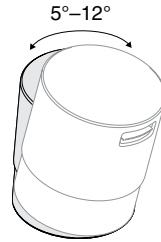


Understanding and Specifying Turnstone Buoy

Multi-Use Seating

Product Details

Buoy	436
Dimensions	437

Specifying

Buoy	438
------	-----

Buoy

Buoy is collaborative seating for teams that helps people move freely, change postures, and stay energized and comfortable.
► Specifying, page 438

Buoy is 18" in diameter.

Buoy body comes in 16 different colors, is lightweight at 20 lb and ships in a carton fully assembled.

Base is 6527 Merle.

Product Details

Tilts up to 12° to encourage active sitting.

Adjustment Features

Seat height adjusts pneumatically. To lower, hold handle up while seated. To raise, hold handle up and keep weight off. Range of adjustability is 5½".

Surface Materials

► See surface materials on page 634 for specific availability or refer to the *Surface Materials Reference Manual* for further information.

Dimensions

► Page 437

Dimensions

Buoy

• Features	• Overall Depth	Width	Height
Buoy			
Multi-Use Seating			
Buoy	18"	18"	17 ¹ / ₄ "–22 ³ / ₄ "

Buoy

Buoy

Tip: Not recommended for use on hard floors. May cause scratches.