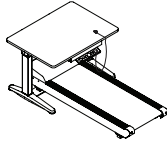

Ology Walkstation