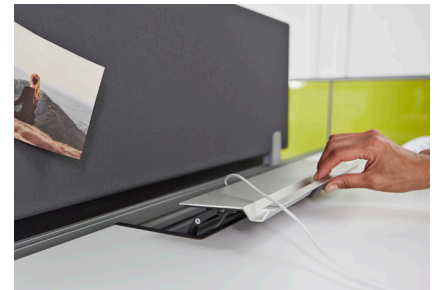

The integrated rail supports ergonomic tools such as lighting, monitor arms, screens and worktools.

The power access door offers effortless access to three power outlets and two USB ports the provide two amps of power per port.

The soft edge embedded into the worksurface provides support for wrists and forearms to reduce stress on the neck and shoulders.

Optional antimicrobial additive available

New gyrosopic obstruction-sensing technology to protect people and property.