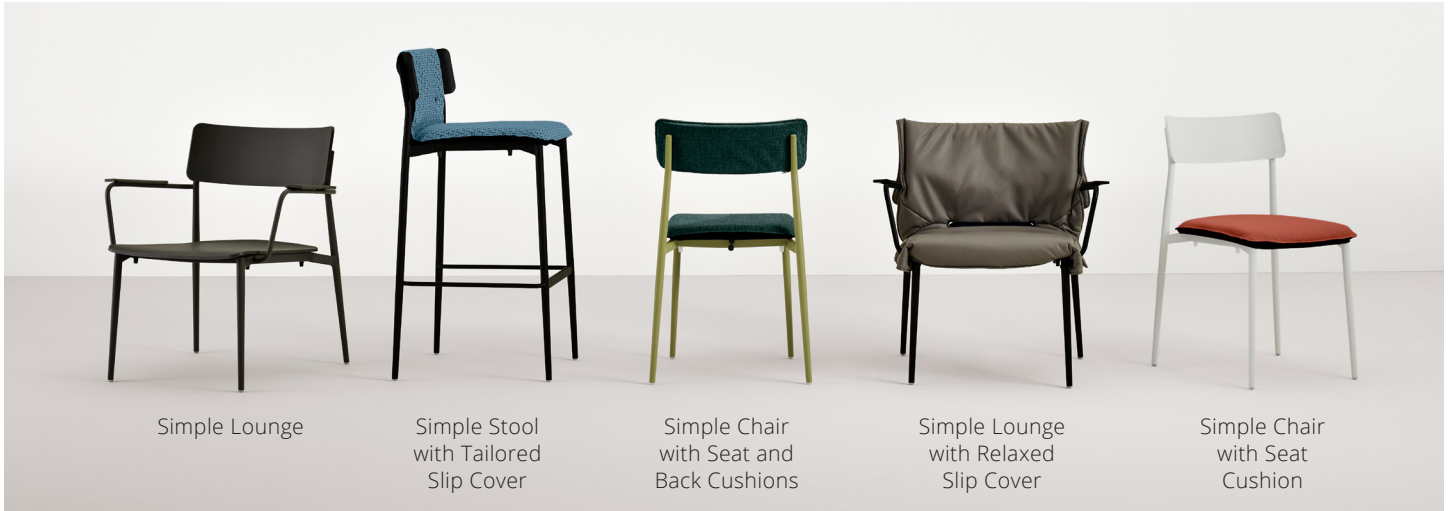

Statement of Line

Chair Styles

TSAVNCH
Chair

TSAVNST
Stool

TSAVNLC
Lounge

Cushions and covers specified separately

TSAVNSC
Seat Cushion

TSAVNBC
Back Cushion

TSAVNS1
Relaxed Slipcover

TSAVNS2
Tailored Slipcover

Surface Materials

Seating frame available in 4 colors

7041 Milk Textured
7042 Shale Grey
7207 Black
7043 Moss

Fabric available in all Steelcase fabrics except leather and vinyl

Shown Images

Cover image
20-0145121

Interior images
21-0148430
21-0151264
21-0152488

Image above
20-0145123

turnstone®

myturnstone.com

Item #20-0000644D ©2021 Steelcase Inc. All rights reserved. All specifications subject to change without notice. Trademarks used herein are the property of Steelcase Inc. or of their respective owners. Printed in U.S.A. FSC certified.

Get in touch. @myturnstone