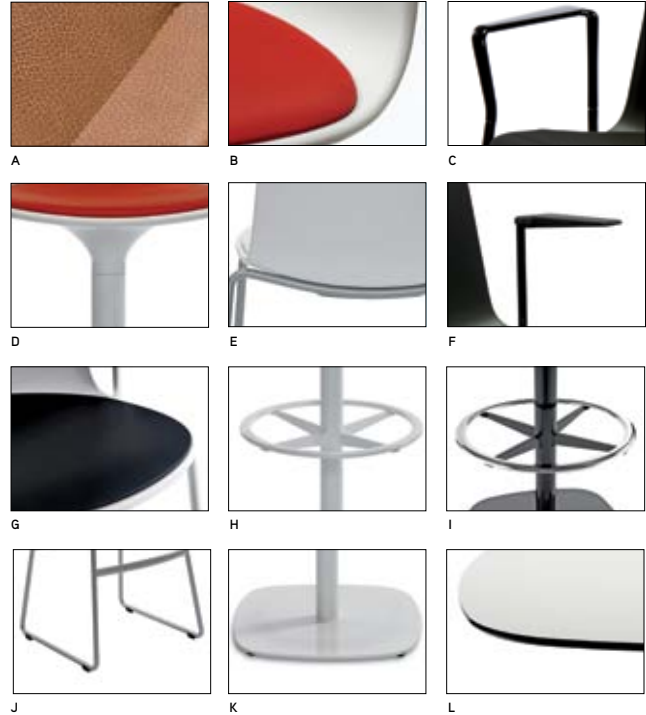

**1. Armless Chair**

- Upholstered seat stitch detail (A)
- Seat edge and upholstered insert detail (B)
- Seat shell back detail (E)
- Seat edge with plastic insert detail (G)

**2. Cantilever Arm Chair**

- (A), (B), (E), (G)
- Cantilever arm detail (F)

**3. Aluminum Loop Arm Chair**

- (A), (B), (E), (G)
- Loop arm detail (C)

**4. Sled base stool**

- (A), (B), (E), (G)
- Sled base detail (J)

**5. Post base stool**

- (A), (B), (E), (G)
- Base detail (K)
- Foot ring detail (H)
- Optional chrome foot ring detail (I)

**6-10. Tables**

- Base detail (K)
- Phenolic top and edge detail (L)

**Product Elements**

**1-3 Chairs**

**6-10 Tables**

- 6.** Occasional (18"H) tables available in 30" and 36" square; **7.** Standard (30"H) tables available in 30" and 36" square; **8.** Café (36"H) tables available in 24", 30" and 36" square; **9.** Bar (42"H) tables available in 24", 30" and 36" square; **10.** Dual leg table available in 30" x 72" rectangle in Standard, Café, and Bar heights