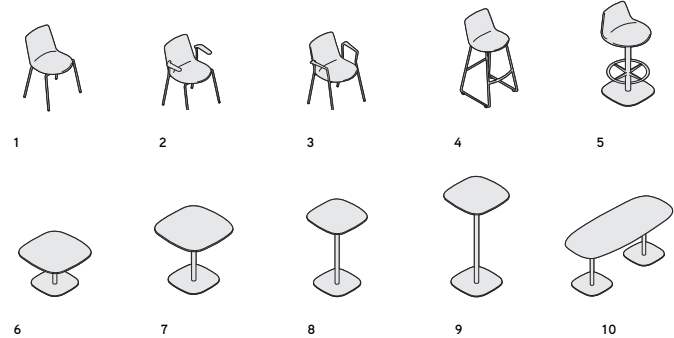

Product Features