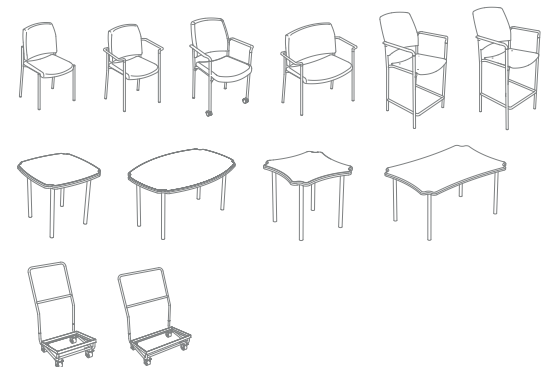

STATEMENT OF LINE

Refer to Nurture specification guide for complete product details.