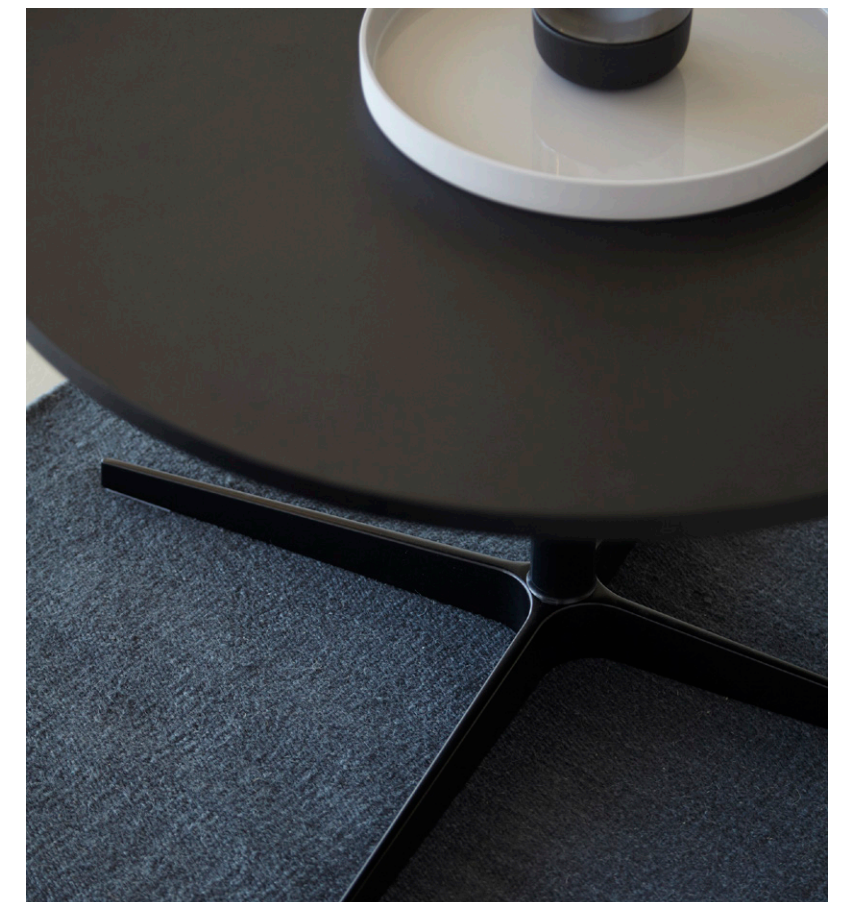

viccarbe

Eli Low Table

Designed by Vccb Studio

Catalogue - EN

Standard tables

Discover 3 different tables for your next hospitality spaces. The versions of Aspa, Stan and Eli with HPL and compact core boards will become pieces of furniture resistant to constant sanitization.

Eli *low table*

Low table designed by Studio VCCB, 2015

The lightness of its aluminum base, and the different size options, make this table a perfect element for restaurants.

Project: Teulada Moraira Concert Hall
Pictures: Ángel Segura