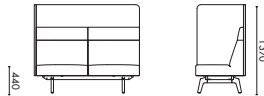

产品名称
竹子沙发高背双人位-左后围合屏风

产品型号
BAM-SF-HB-LS-2S

产品尺寸
W1630 D770 H1370

材料说明

屏风软包: 超平全梭芯多层板; 面料软包

座面软包: P2 多层板 + 实木框架; 高回弹切割绵; 面料软包

脚架: 成型切割钢脚架, 横梁壁厚 2.5mm (PC03-黑色平光喷粉)

表面处理

钢架黑色平光喷粉。

NAME
Bamboo Sofa 1600W 2-Seater HB LS

TYPE
BAM-SF-HB-LS-2S

DIMENSIONS
W1630 D770 H1370

MATERIAL

PROCESS

Steel frame: black flat powder coating