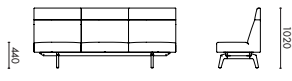

产品名称
竹子沙发高背三人位 - 无屏风
产品型号
BAM-SF-HB-NS-3S
产品尺寸
W2400 D740 H1020

材料说明

座面软包: P2 多层板 + 实木框架; 高回弹切割绵; 面料软包
脚架: 成型切割钢脚架, 横梁壁厚 2.5mm (PC03-黑色平光喷粉)
表面处理
钢架黑色平光喷粉。

NAME
Bamboo Sofa 2400W 3-Seater HB NS
TYPE
BAM-SF-HB-NS-3S
DIMENSIONS
W2400 D740 H1020
MATERIAL
Upholstered sofa: P2 plywood+ solid wood frame; highly resilient PU foam; upholstered fabrics
Leg: mold cutting steel legs; beam thickness of 2.5mm (PC03 black flat powder coating)
PROCESS
Steel frame: black flat powder coating