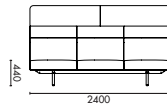

产品名称
竹子沙发高背三人位 - 后围合屏风

产品型号
BAM-SF-HB-BS-3S

产品尺寸
W2400 D770 H1370

材料说明
屏风软包: 超平全松芯多层板; 面料软包
座面软包: P2 多层板 + 实木框架; 高回弹切割缝; 面料软包
脚架: 成型切割钢脚架, 横梁壁厚 2.5mm (PC03-黑色平光喷粉)

表面处理
钢架黑色平光喷粉。