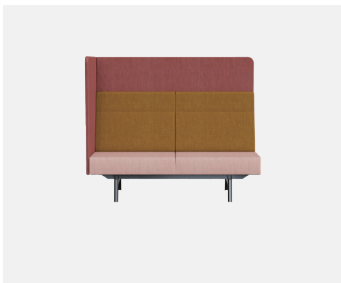

产品名称
竹子沙发高背双人位-左后围合屏风

产品型号
BAM-SF-HB-LS-2S

产品尺寸
W1630 D770 H1370

材料说明

屏风软包: 超平全梭芯多层板; 面料软包

座面软包: P2 多层板 + 实木框架; 高回弹切割绵; 面料软包

脚架: 成型切割钢脚架, 横梁壁厚 2.5mm (PC03-黑色平光喷粉)

表面处理

钢架黑色平光喷粉。

NAME
Bamboo Sofa 1600W 2-Seater HB LS

TYPE
BAM-SF-HB-LS-2S

DIMENSIONS
W1630 D770 H1370

MATERIAL

PROCESS

Steel frame: black flat powder coating