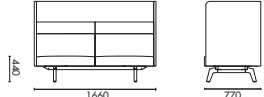

产品名称
竹子沙发高背双人位-三边围合屏风

产品型号
BAM-SF-HB-AS-2S

产品尺寸
W1660 D770 H1370

材料说明

屏风软包: 超平全梭芯多层板; 面料软包

座面软包: P2 多层板 + 实木框架; 高回弹切割绵; 面料软包

脚架: 成型切割钢脚架, 横梁壁厚 2.5mm (PC03-黑色平光喷粉)

表面处理

钢架黑色平光喷粉。

NAME
Bamboo Sofa 1600W 2-Seater HB AS

TYPE
BAM-SF-HB-AS-2S

DIMENSIONS
W1660 D770 H1370

MATERIAL

PROCESS

Steel frame: black flat powder coating