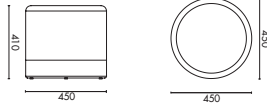

产品名

君子坐墩小号

产品型号

GEN-PF-02

产品尺寸

直径 450 H410

材料说明

座面软包: P2 多层板 + 实木框架; 高回

弹切割绵; 面料软包

脚垫: 黑色尼龙脚垫

NAME

Gentle Pouf-M

TYPE

GEN-PF-02

DIMENSIONS

直径 450 H410

MATERIAL

Upholstered sofa: P2 plywood+ solid wood

frame, highly resilient PU foam; upholstered

fabrics

Pad: black Nylon pad