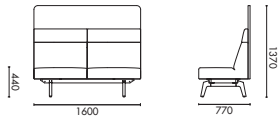

产品名称
竹子沙发高背双人位 - 后围合屏风
产品型号
BAM-SF-HB-BS-2S
产品尺寸
W1600 D770 H1370

材料说明

屏风软包: 超平全松芯多层板; 面料软包
座面软包: P2 多层板 + 实木框架; 高回弹切割绵; 面料软包
脚架: 成型切割钢脚架, 横梁壁厚 2.5mm (PC03-黑色平光喷粉)
表面处理
钢架黑色平光喷粉。