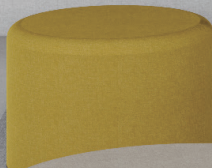

GENTLE POUF 君子坐墩 design by grado

一个空间中，不仅需要功能强大的办公系统和宽大舒适的沙发，灵活小巧的 Pouf 也是必不可少。这款带滑轮的 pouf 可以非常灵活方便地在房间里移动并自带了可随时做会议记录的小桌板，很好地丰富了整个空间。

Apart from efficient office equipment and cozy sofas, a manoeuvrable and compact pouf is also essential for a comfortable space. This pouf is a good choice for enriching a space, not only for it's easy to move with its wheels, but also for it offers a great place for minuting meetings with its boardtable.