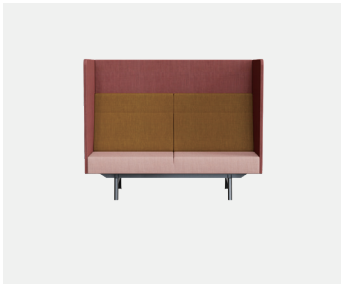

产品名称
竹子沙发高背双人位-三边围合屏风

产品型号
BAM-SF-HB-AS-2S

产品尺寸
W1660 D770 H1370

材料说明

屏风软包: 超平全梭芯多层板; 面料软包

座面软包: P2 多层板 + 实木框架; 高回弹切割绵; 面料软包

脚架: 成型切割钢脚架, 横梁壁厚 2.5mm (PC03-黑色平光喷粉)

表面处理

钢架黑色平光喷粉。

NAME
Bamboo Sofa 1600W 2-Seater HB AS

TYPE
BAM-SF-HB-AS-2S

DIMENSIONS
W1660 D770 H1370

MATERIAL

PROCESS

Steel frame: black flat powder coating