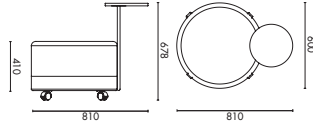

产品名

君子坐墩大号

产品型号

GEN-PF-01

产品尺寸

W810 D600 H678

材料说明

座面软包: P2 多层板 + 实木框架; 高回

弹切割绵; 面料软包

脚轮: 黑色滑轮

桌板: MDF+ 白橡木直纹贴皮, 半开放

清漆三分光

表面处理

支架黑色平光喷粉

NAME

Gentle Pouf-L

TYPE

GEN-PF-01

DIMENSIONS

W810 D600 H678

MATERIAL

Upholstered sofa: P2 plywood+ solid wood

frame, highly resilient PU foam; upholstered

fabrics

Base: black castors

PROCESS

Steel frame: black flat powder coating