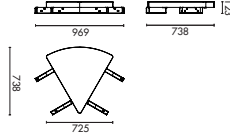

产品名称

竹子 120 度转角茶几

产品型号

BAM-TB-ARC1

产品尺寸

W740 D740 H330

材料说明

台面: MDF+白橡木贴皮, 半开放清漆, 三分光
脚架: 成型切割钢脚架, 横梁壁厚 2.5mm (PC03-黑色平光喷粉)

表面处理

钢架黑色平光喷粉。

NAME

Bamboo Sofa 120 Table

TYPE

BAM-TB-ARC1

DIMENSIONS

W740 D740 H330

MATERIAL

PROCESS

Steel frame: black flat powder coating