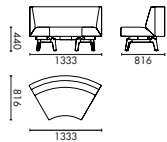

产品名称
竹子沙发低背弧形内转角位

产品型号
BAM-SF-LB-ARC1

产品尺寸
W1333 D816 H820

材料说明
座面软包: P2 多层板 + 实木框架; 高回弹切割缝; 面料软包
脚架: 成型切割钢脚架, 横梁壁厚 2.5mm (PC03-黑色平光喷粉)

表面处理
钢架黑色平光喷粉。