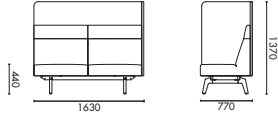

产品名称
竹子沙发高背双人位 - 右后围合屏风
产品型号
BAM-SF-HB-RS-2S
产品尺寸
W1630 D770 H1370

材料说明

屏风软包: 超平全松芯多层板; 面料软包
座面软包: P2 多层板 + 实木框架; 高回弹切割绵; 面料软包
脚架: 成型切割钢脚架, 横梁壁厚 2.5mm (PC03-黑色平光喷粉)
表面处理
钢架黑色平光喷粉。