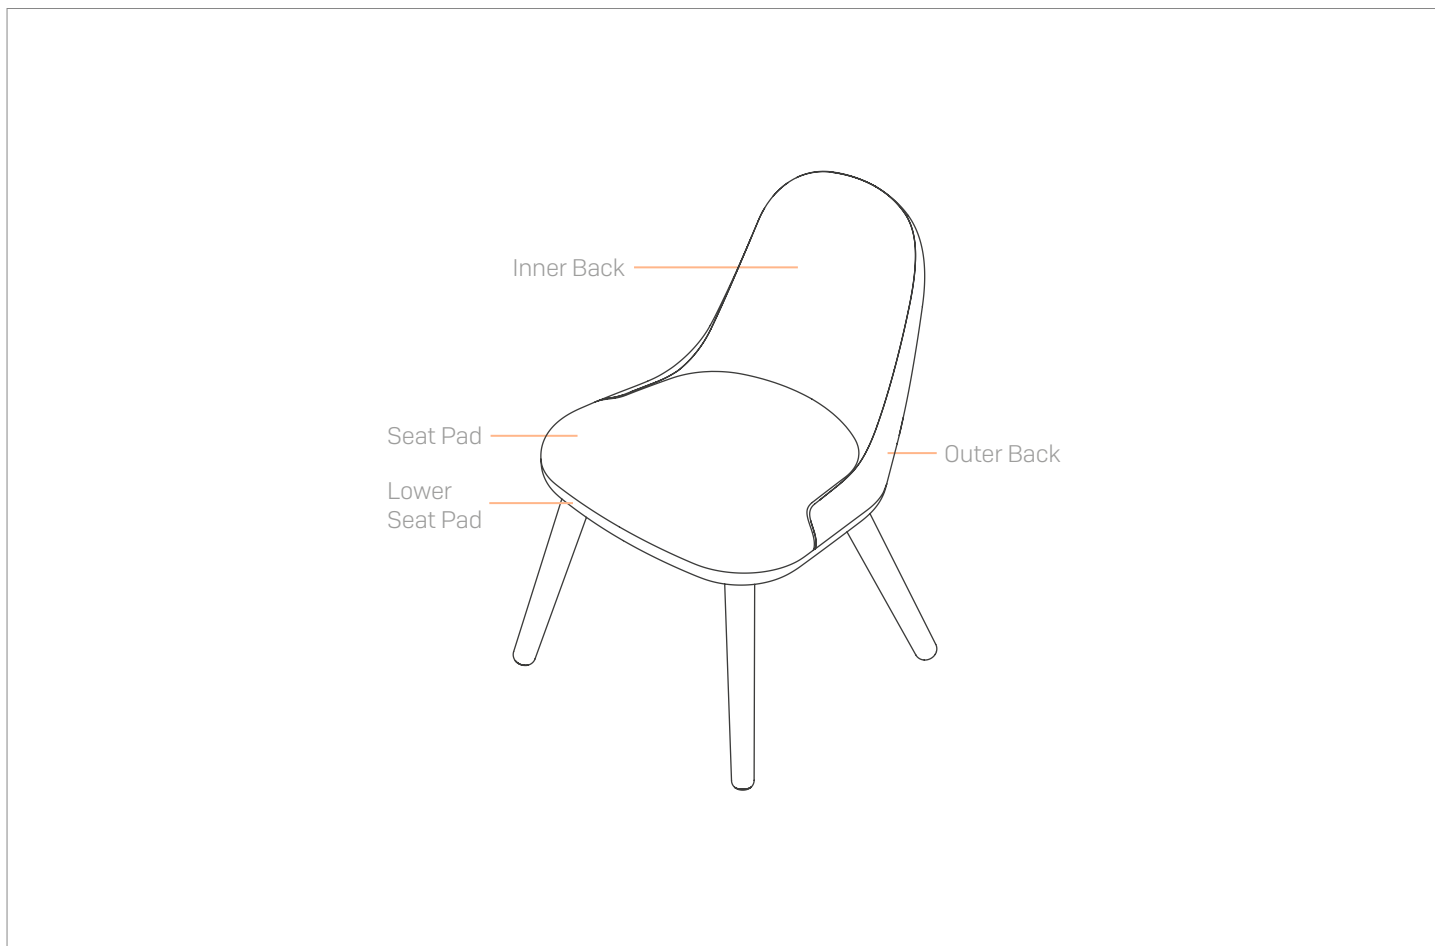

Option 1 - Standard Upholstery

Option 2 - Inner/Outer Splits

Fabric Selection – D01 - D07

Two Tone Upholstery

When selecting this option the two fabrics should be from the same family.

Option 1

Inner and outer back, seat pad are the same fabric. Lower seat pad can be a different fabric.

Option 2

Inner back and seat pad must be from the same fabric range, but can be different colours.

Option 3

Seat pad, lower seat pad and outer back are the same fabric. Inner back can be a different fabric.