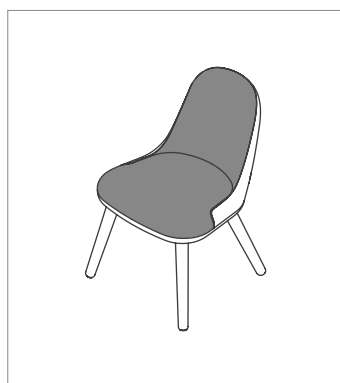

Option 1 - Standard Upholstery

Option 2 - Inner/Outer Splits

Fabric Selection – D01 - D07

Two Tone Upholstery

When selecting this option the two fabrics should be from the same family.

Option 1

Inner and outer back, seat pad are the same fabric. Lower seat pad can be a different fabric.

Option 2

Inner back and seat pad must be from the same fabric range, but can be different colours.

Option 3

Seat pad, lower seat pad and outer back are the same fabric. Inner back can be a different fabric.