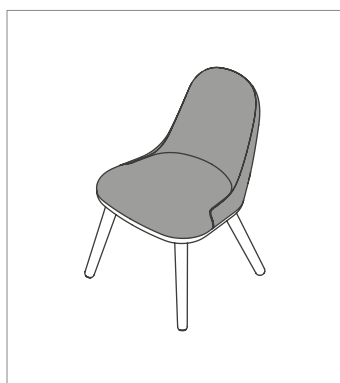

Option 1 - Standard Upholstery

Option 2 - Inner/Outer Splits

Fabric Selection – D01 - D07

Two Tone Upholstery

When selecting this option the two fabrics should be from the same family.

Option 1

Inner and outer back, seat pad are the same fabric. Lower seat pad can be a different fabric.

Option 2

Inner back and seat pad must be from the same fabric range, but can be different colours.

Option 3

Seat pad, lower seat pad and outer back are the same fabric. Inner back can be a different fabric.