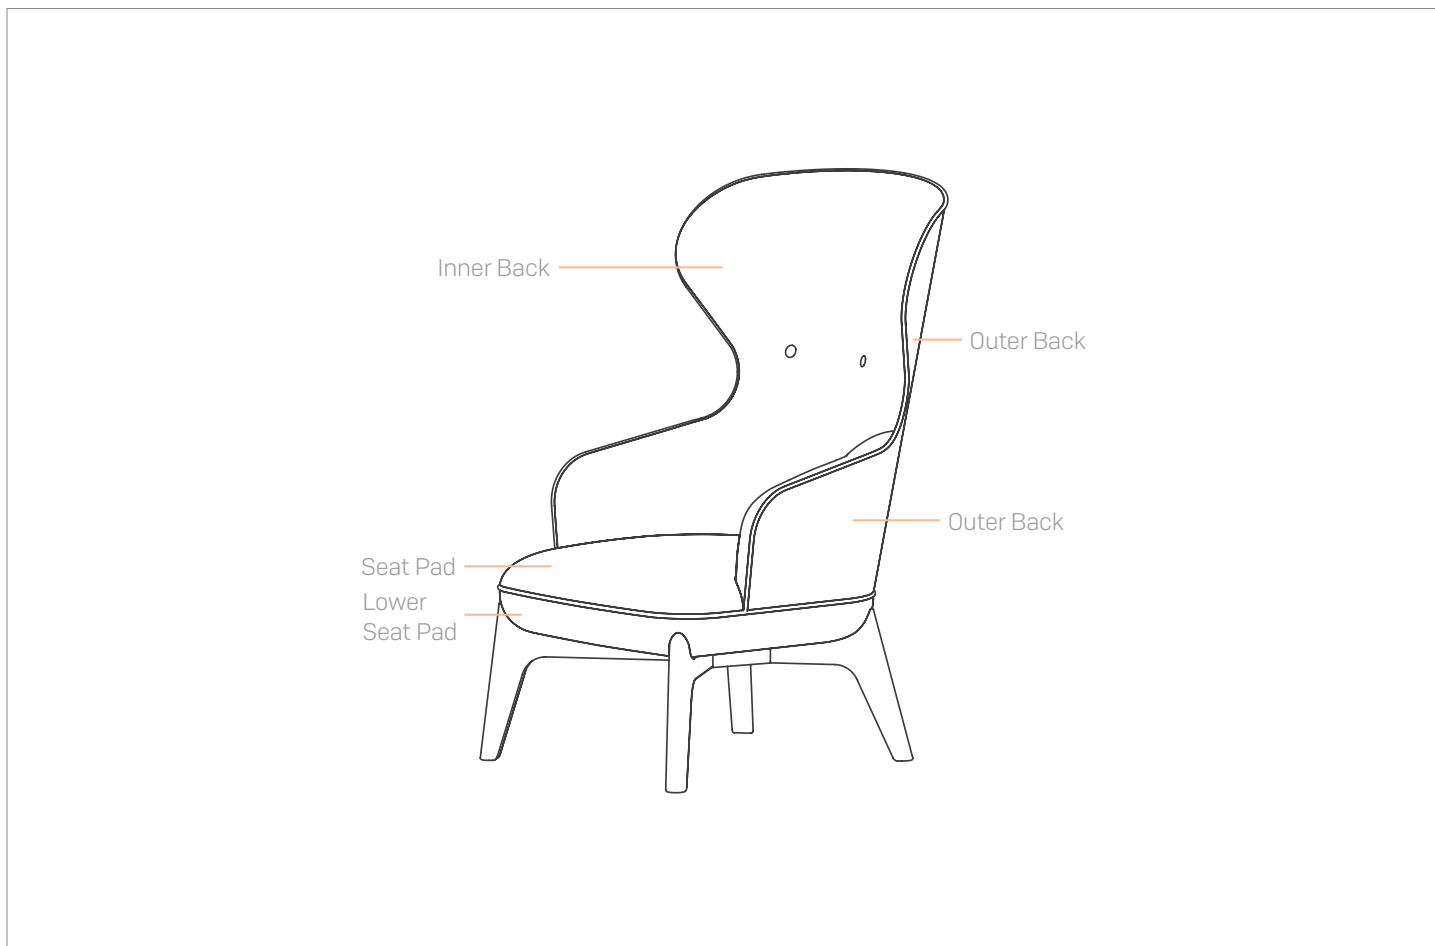

Fabric Selection - L01 - L04

Two Tone Upholstery

When selecting this option the two fabrics should be from the same family.

Option 1

Inner back and seat pad must be from the same fabric range, but can be different colours.