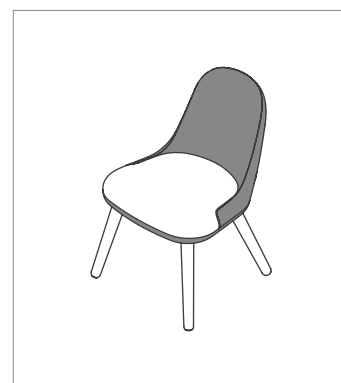

Option 1 - Standard Upholstery

Option 2 - Inner/Outer Splits

Fabric Selection – D01 - D07

Two Tone Upholstery

When selecting this option the two fabrics should be from the same family.

Option 1

Inner and outer back, seat pad are the same fabric. Lower seat pad can be a different fabric.

Option 2

Inner back and seat pad must be from the same fabric range, but can be different colours.

Option 3

Seat pad, lower seat pad and outer back are the same fabric. Inner back can be a different fabric.