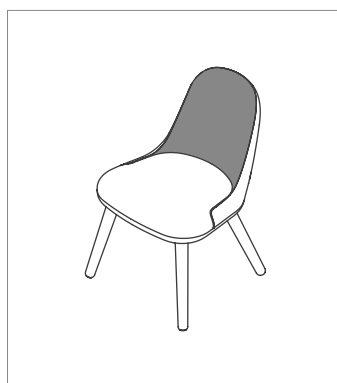

Option 1 - Standard Upholstery

Option 2 - Inner/Outer Splits

Fabric Selection – D01 - D07

Two Tone Upholstery

When selecting this option the two fabrics should be from the same family.

Option 1

Inner and outer back, seat pad are the same fabric. Lower seat pad can be a different fabric.

Option 2

Inner back and seat pad must be from the same fabric range, but can be different colours.

Option 3

Seat pad, lower seat pad and outer back are the same fabric. Inner back can be a different fabric.