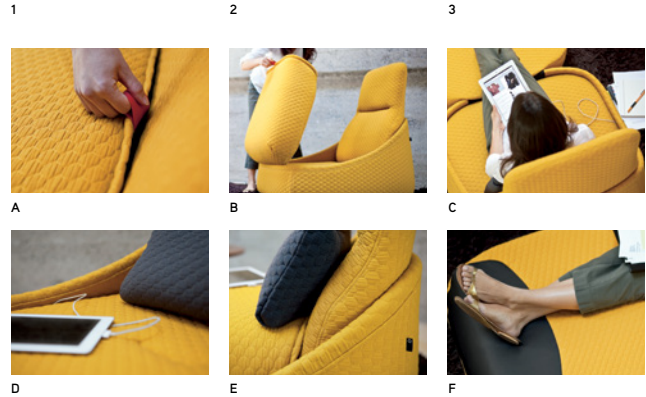

PRODUCT SPECS

DETAILS

Product Features

1. Lounge convertible

- Available upholstered in custom designed Hexa fabric (A)
- Converts from a lounge to an extended low lounge with attached ottoman using pull tab (A, B, C)
- Wire pass through at the base (D)
- Side and rear pockets for light storage (E)
- Standard with a soft lumbar pillow (E)
- Ultraleather Fusion Fabric in caviar (black) on ottoman footrest is soft, durable and easy to clean (F)
- Large glides

2. Lounge

- Available upholstered in custom designed Hexa fabric
- Side and rear pockets for light storage
- Standard with attached soft lumbar pillow
- Large glides

3. Sofa

- Available upholstered in custom designed Hexa fabric
- Side and rear pockets for light storage
- Standard with two attached soft lumbar pillows
- Large glides

Product Features

Details

Dimensions

Lounge:

35"H x 34.6"W x 35.6"D

Lounge after converted to chaise position:

35"H x 34.6"W x 58"D

Sofa:

35"H x 64.25"W x 35.6"D