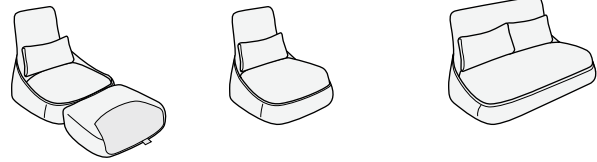

PRODUCT SPECS

DETAILS

Product Features

1. Lounge convertible

- Available upholstered in custom designed Hexa fabric (A)
- Converts from a lounge to an extended low lounge with attached ottoman using pull tab (A, B, C)
- Wire pass through at the base (D)
- Side and rear pockets for light storage (E)
- Standard with a soft lumbar pillow (E)
- Ultraleather Fusion Fabric in caviar (black) on ottoman footrest is soft, durable and easy to clean (F)
- Large glides

2. Lounge

- Available upholstered in custom designed Hexa fabric
- Side and rear pockets for light storage
- Standard with attached soft lumbar pillow
- Large glides

3. Sofa

- Available upholstered in custom designed Hexa fabric
- Side and rear pockets for light storage
- Standard with two attached soft lumbar pillows
- Large glides

Product Features

Details

Dimensions

Lounge:

35"H x 34.6"W x 35.6"D

Lounge after converted to chaise position:

35"H x 34.6"W x 58"D

Sofa:

35"H x 64.25"W x 35.6"D