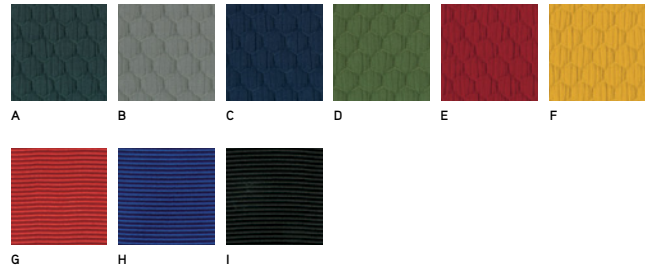

Surface Materials

Surface Materials

Hexa standard fabric

A. CL50 Dark Grey

B. CL51 Light Grey

C. CL52 Blue

D. CL53 Green

E. CL54 Red

F. CL55 Yellow

Upholstery: Coalesse graded in and COM

Leather: Coalesse graded in and COL

(Please check the fabric database to confirm availability)

Pull tab colors

G. G CL40 Red

H. G CL41 Blue

I. G CL42 Black