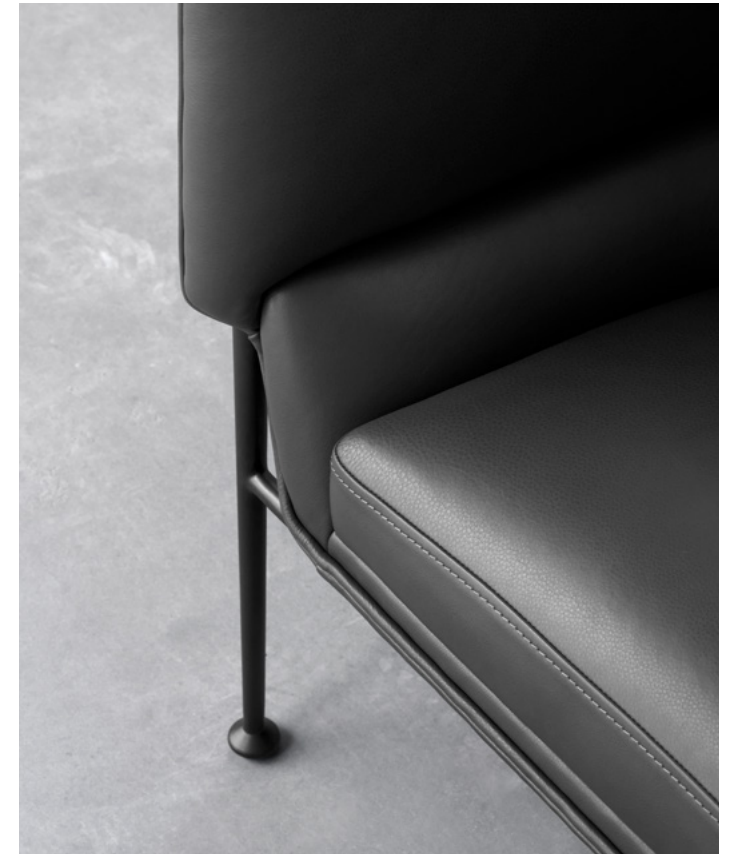

Collar Chair / Design by 365 North
Poller Table / Design by Oliver Schick