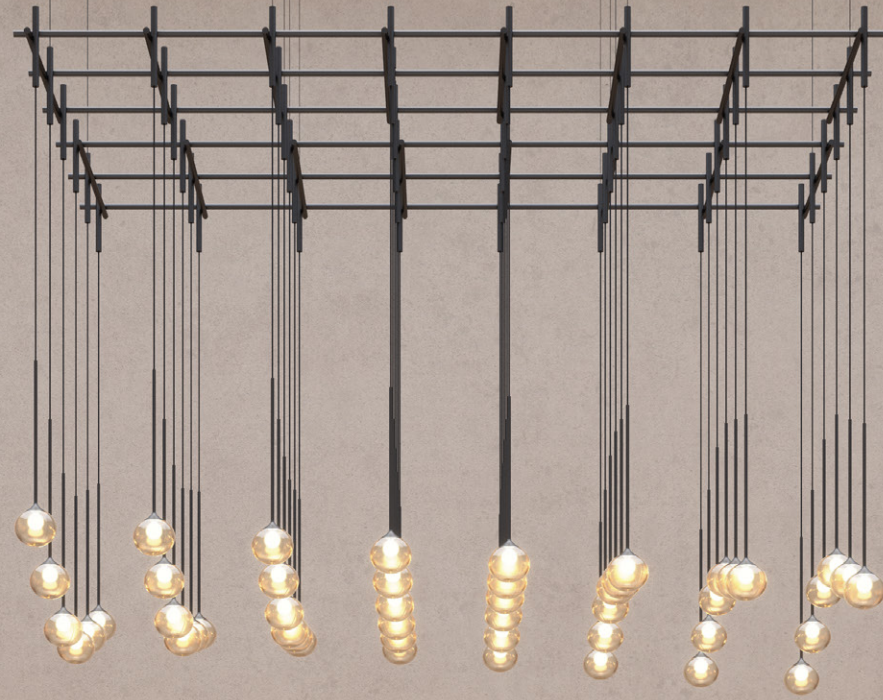

2017 — How to express a lot through a simple piece of furniture? The successful Aleta collection fuses functionality with comfort, rigorous lines with creativity. As in the entire Viccarbe collection, nothing is static: Metal or wooden structure? Seats with or without armrests? If creativity taught us something, it is that we should never give up freedom.

If creativity
taught us
something, it is
that we should
never give up
freedom

On the left, Aleta Lounge chair with brass structure. On this page Aleta Lounge chair and Shape low table

On these pages, Aleta Lounge chair with wooden base with and without arms