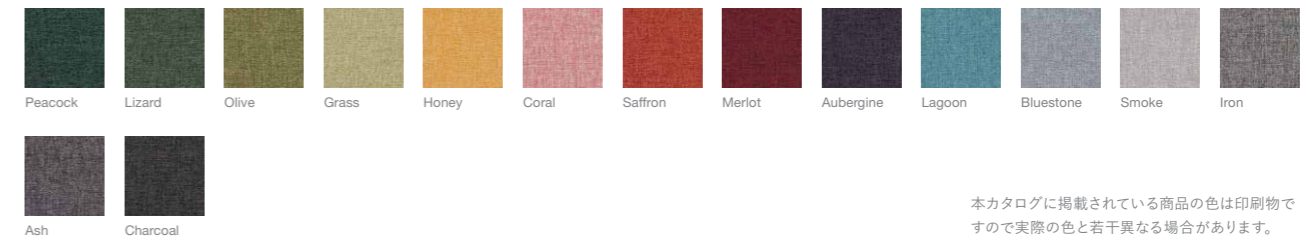

Mustard yellow Dark pink Orange mix Red Cherry red Sky blue Water blue Denim Blue jean Blue Blue purple Purple Dark purple
Apple green Dark green Khaki green Beige Chamois Khaki Mocha Light grey Grey brown Grey Pepper black

Peacock Lizard Olive Grass Honey Coral Saffron Merlot Aubergine Lagoon Bluestone Smoke Iron
Ash Charcoal

本カタログに掲載されている商品の色は印刷物です
ので実際の色と若干異なる場合があります。