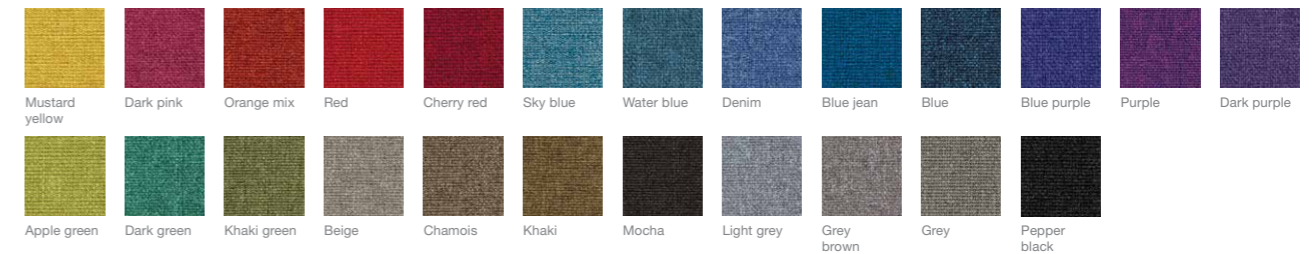

Arctic white Seagull Acacia Merle

PET

Grey Dark grey

ファブリック

Era

Pink Pink lemonade Persimmon Peach Cherry Scarlet Saffron Sprout Fresh green Jade Pistachio Green Citrine Electric Indigo
Blue nickel Cobalt Ocean Sky Blue mint Storm Cloud Cloud Stone Truffle Night owl Slate Onyx

Medley

Mustard yellow Dark pink Orange mix Red Cherry red Sky blue Water blue Denim Blue jean Blue Blue purple Purple Dark purple
Apple green Dark green Khaki green Beige Chamois Khaki Mocha Light grey Grey brown Grey Pepper black