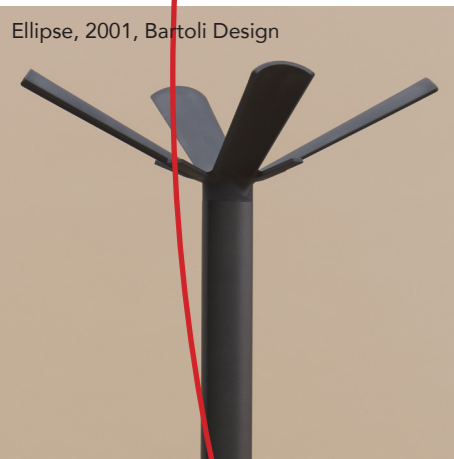

Complementi d'arredo/Accessories

Ellipse, 2001, Bartoli Design

collection