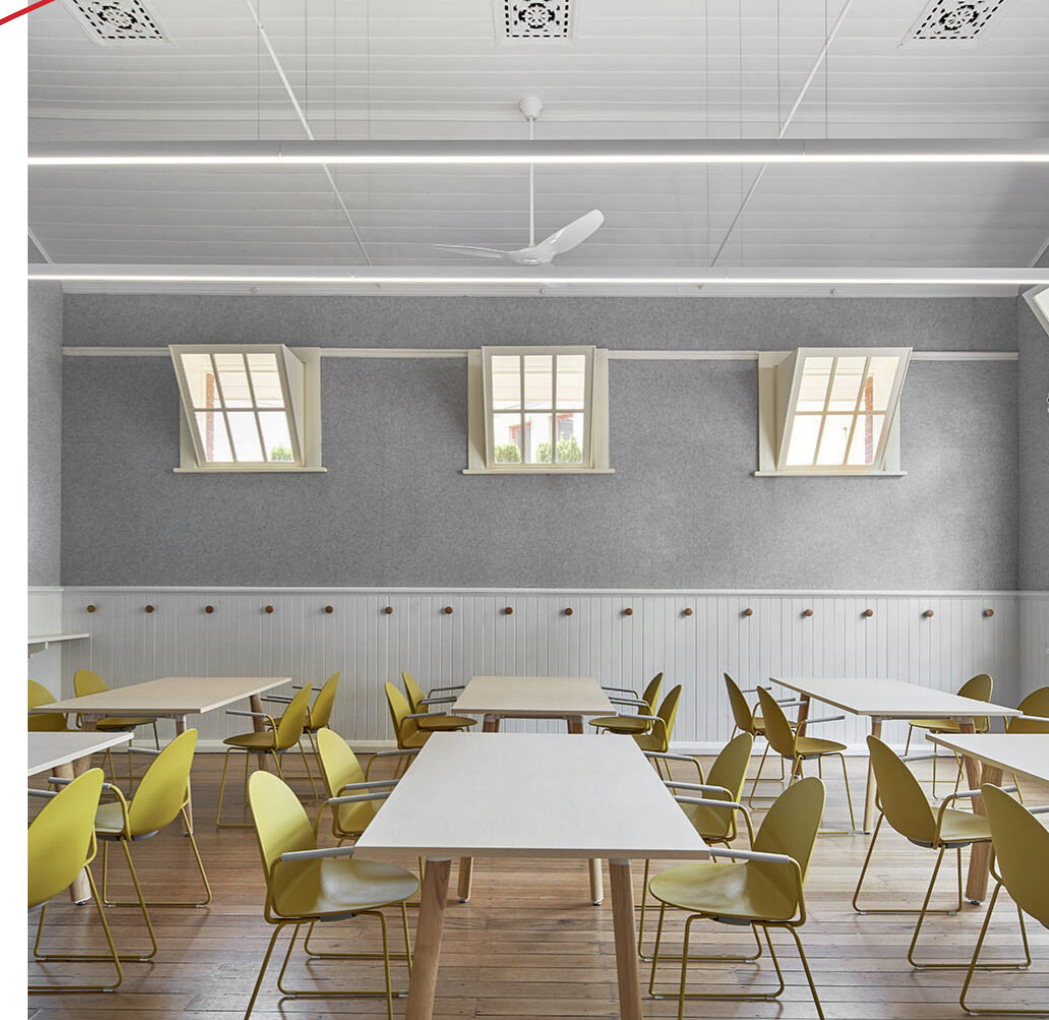

Albert Park College, Liberal Art Centre /Melbourne, Australia

Il Centro rispetta l'importante eredità e le qualità paesaggistiche esistenti del sito, fornendo al contempo una varietà di ambienti di apprendimento flessibili e adattabili adatti alla pedagogia di oggi. CAMEL è stata scelta per il suo design elegante e non invadente, per creare uno spazio funzionale moderno, nel rispetto dell'importante patrimonio storico del sito.

The Centre respects the significant heritage and existing landscape qualities of the site while providing a variety of flexible and adaptable learning environments suitable for today's pedagogy. CAMEL was selected because of its elegant and non-intrusive design, to create a modern functional space, while respecting the heritage of the place.