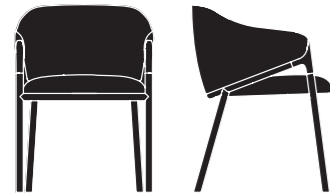

HAMMER

Favaretto & Partners

2019
I.F. Design Award

2018

reddot design award

2017
Good Design Award by the Chicago Athenaeum for Design Excellence and Innovation