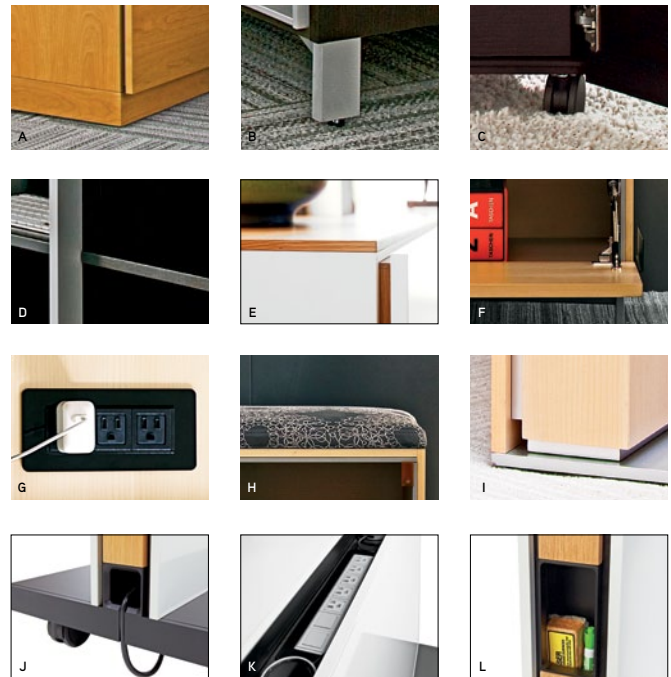

Details

Credenzas:

21"H: 48", 72" and 96"W / 27"H: 48", 72" and 96"W
39"H: 48", 72" and 96"W

Benches:

16.5"H 18"D 48", 72" and 96"W for open benches
16.5"H 18.75"D 48", 72" and 96"W for benches with doors
15"H for all bridge tables / 24"D for corner bridge
18"D for in-line and end-of-run bridges

Mobile Cart:

19.75"D 30"W 32"H

Moby:

19.75"D 30"W 42"H

Lectern:

15"D 24"W 42"H

Mobile Whiteboard Display:

24.125"D 75.875"H 36" 48"W

Mobile Mediaboard with Whiteboard Displays:

24.125"D 75.875"H 48"W