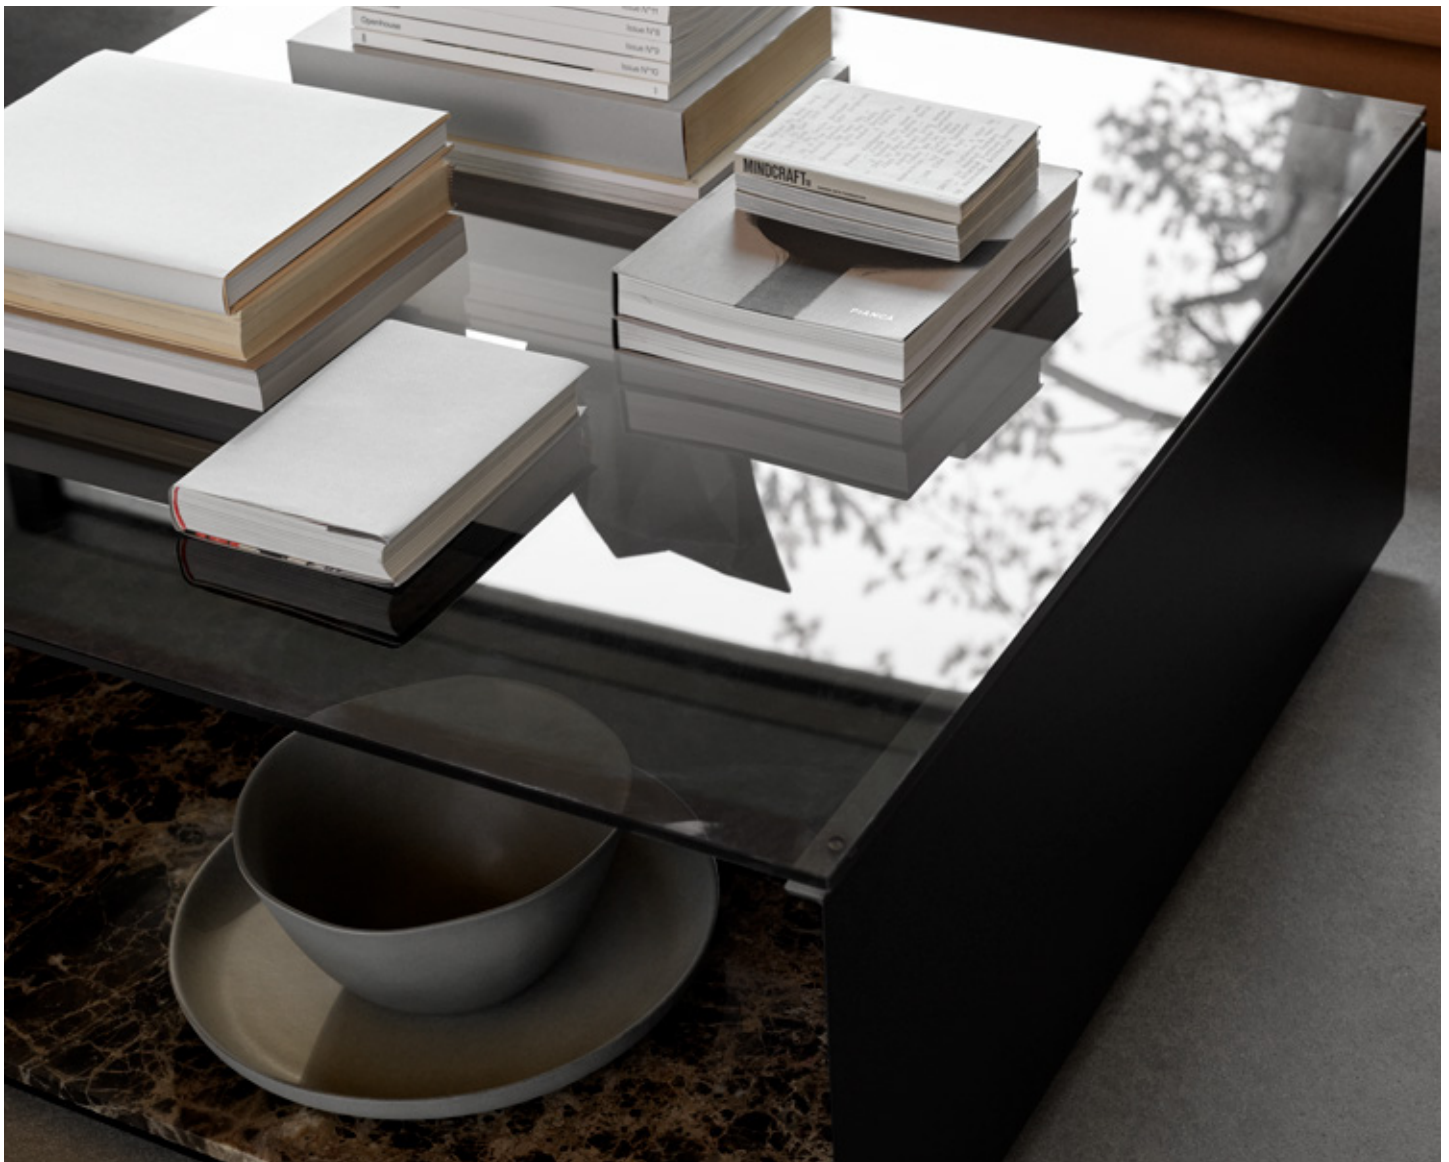

Cinder Block sofa / Design by Luca Nichetto
Floema tables / Design by Luca Nichetto

Cinder Block

A lounge sofa concept with generous dimensions and a timeless aesthetic. Based on traditional construction and layout, Kite provides a unique character with refined details and proportions. The sofa has distinguishing features and well-crafted design elements, but maintains a modest and inclusive form. Suitable for the home, hospitality and contract markets. Kite is presented here with the new Expose tables.

Kite sofa & chair / Design by Jonas Wagell
Expose tables / Design by Jonas Wagell

The fine structure of Kite is well crafted

Expose is not just a table you will love to have in your decor – it is a table that makes it possible to be creative and display items on the shelf or the unique marble plate that makes up the base of this table. The glass tabletop brings a lightness to this otherwise sturdy design.