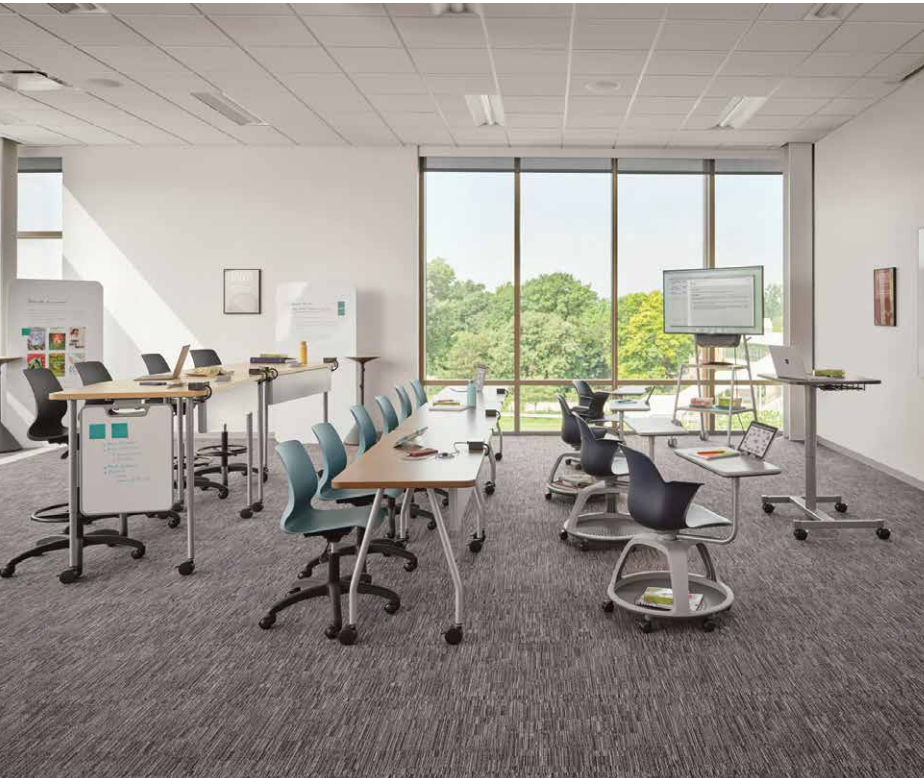

Classrooms

Highly engaging classrooms can seamlessly support many modes of learning, with integrated technology and tools that facilitate class instruction, small group collaboration, independent reflection, discussion and more.

Right
Steelcase Tenor
Chairs and Stools,
Smith System
Interchange Tables,
Smith System
Flowform Seating,
Steelcase Campfire
Ottomans, Steelcase
Campfire Big Lamp,
Smith System
Cascade Storage,
Smith System
Silhouette Sit-to-
Stand Desk, Smith
System Planner
Studio Tables

Left
Steelcase Verb Tables
and Whiteboards,
Steelcase Agree
Tables, Steelcase
Node Seating,
Steelcase Agree
Seating, Steelcase
Flex Media Cart,
Smith System
Silhouette Sit-to-
Stand Desk,
Steelcase Flex
Whiteboards

Active learning is more engaged learning.

Classrooms that are designed for active learning are proven to help students accept new challenges, improve important skills, increase participation and feel a greater sense of community and belonging.