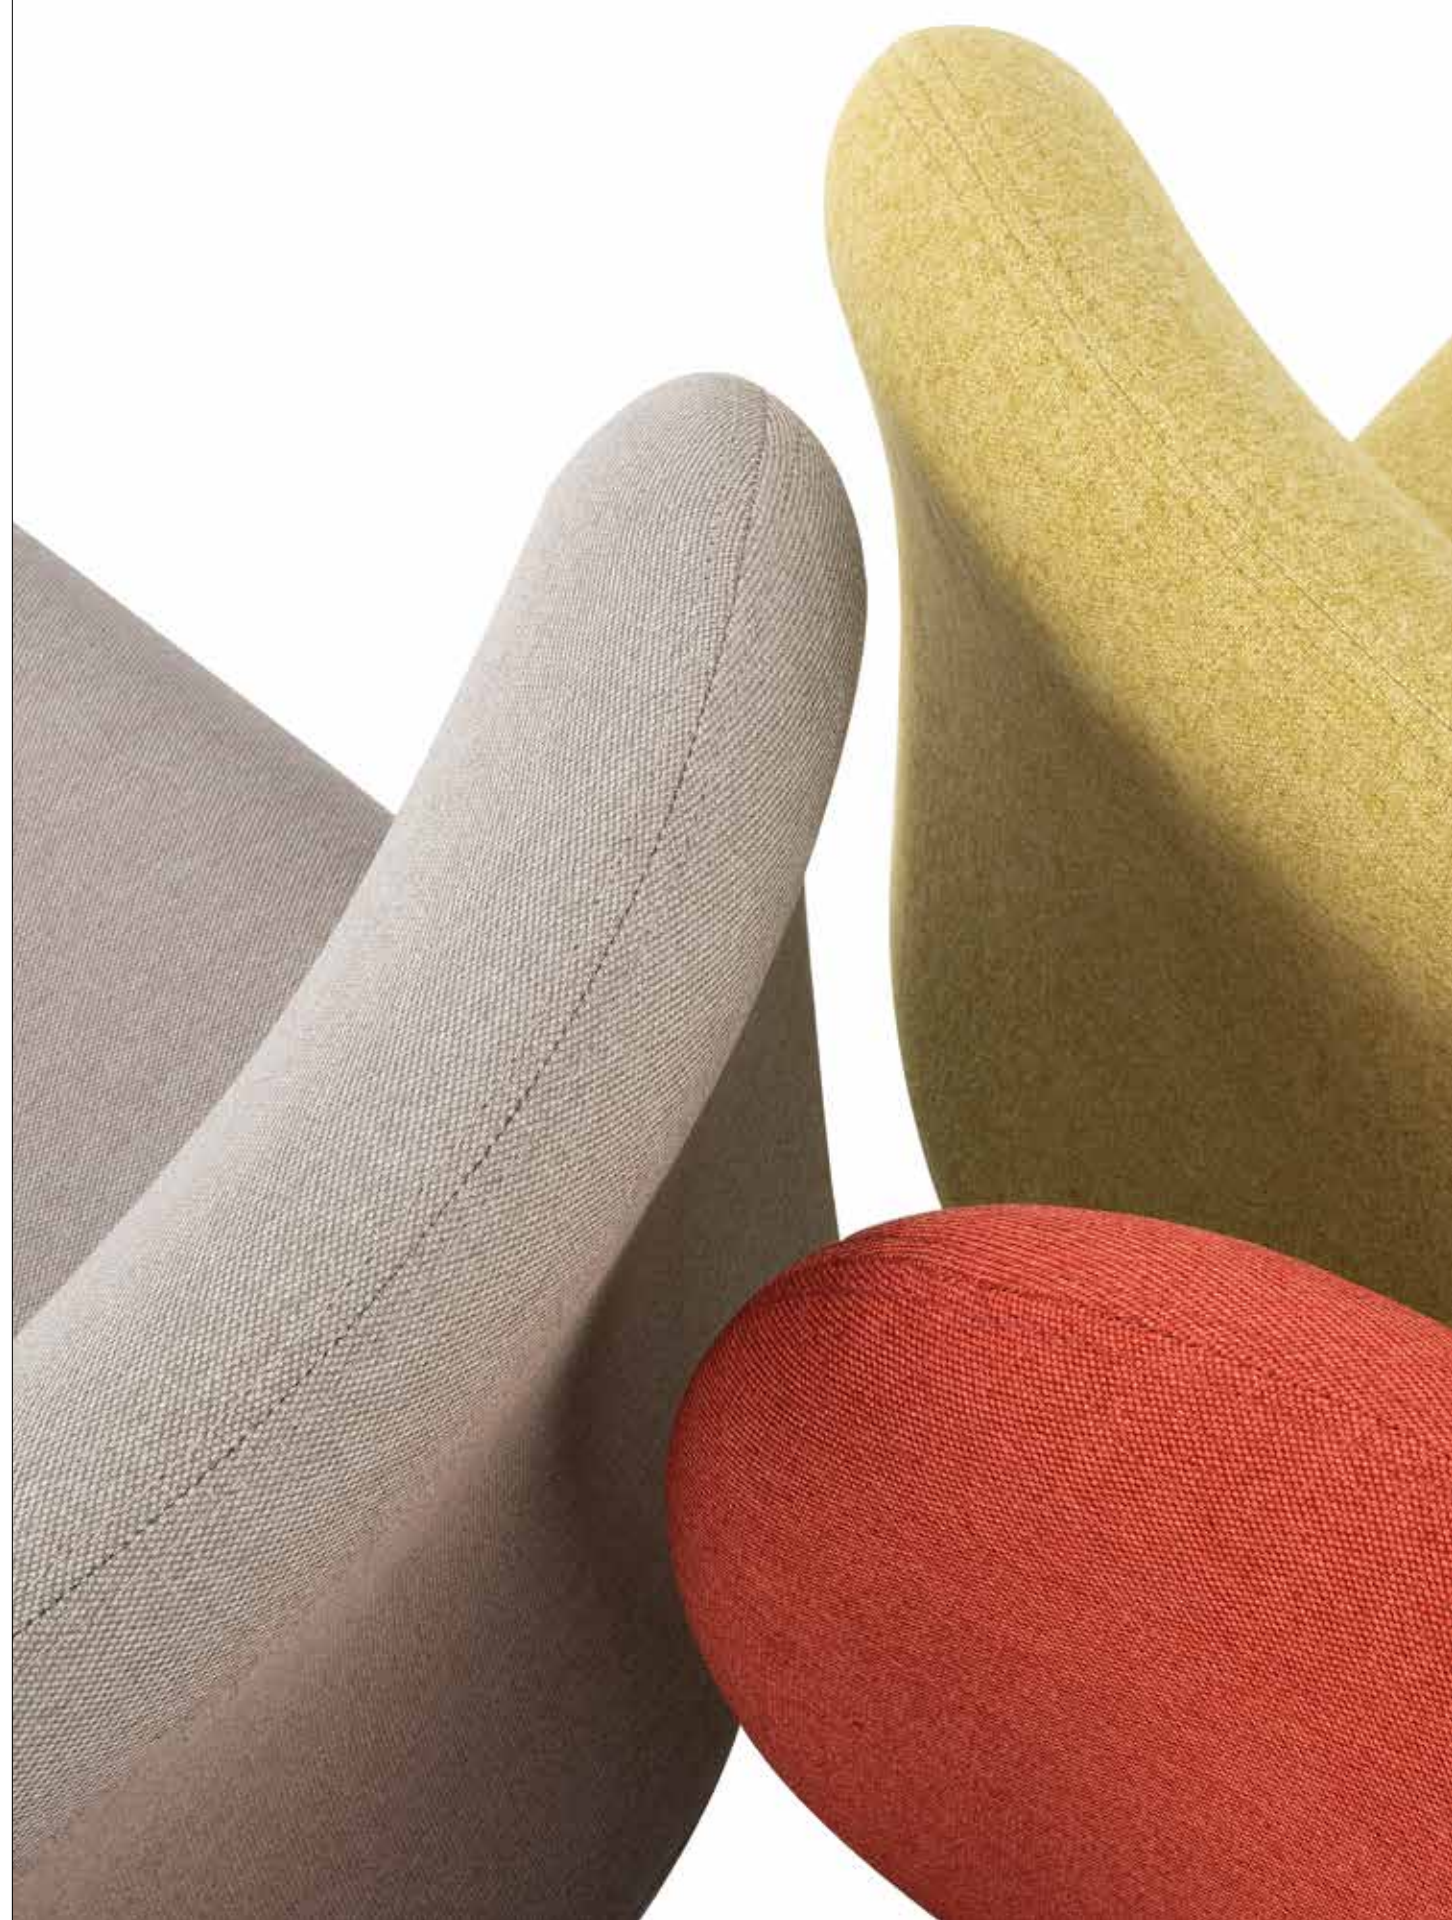

NEW

PETAL

DINING CHAIR

- black PC
- light green PC
- gray PC
- pewter gray
- light green
- dark blue