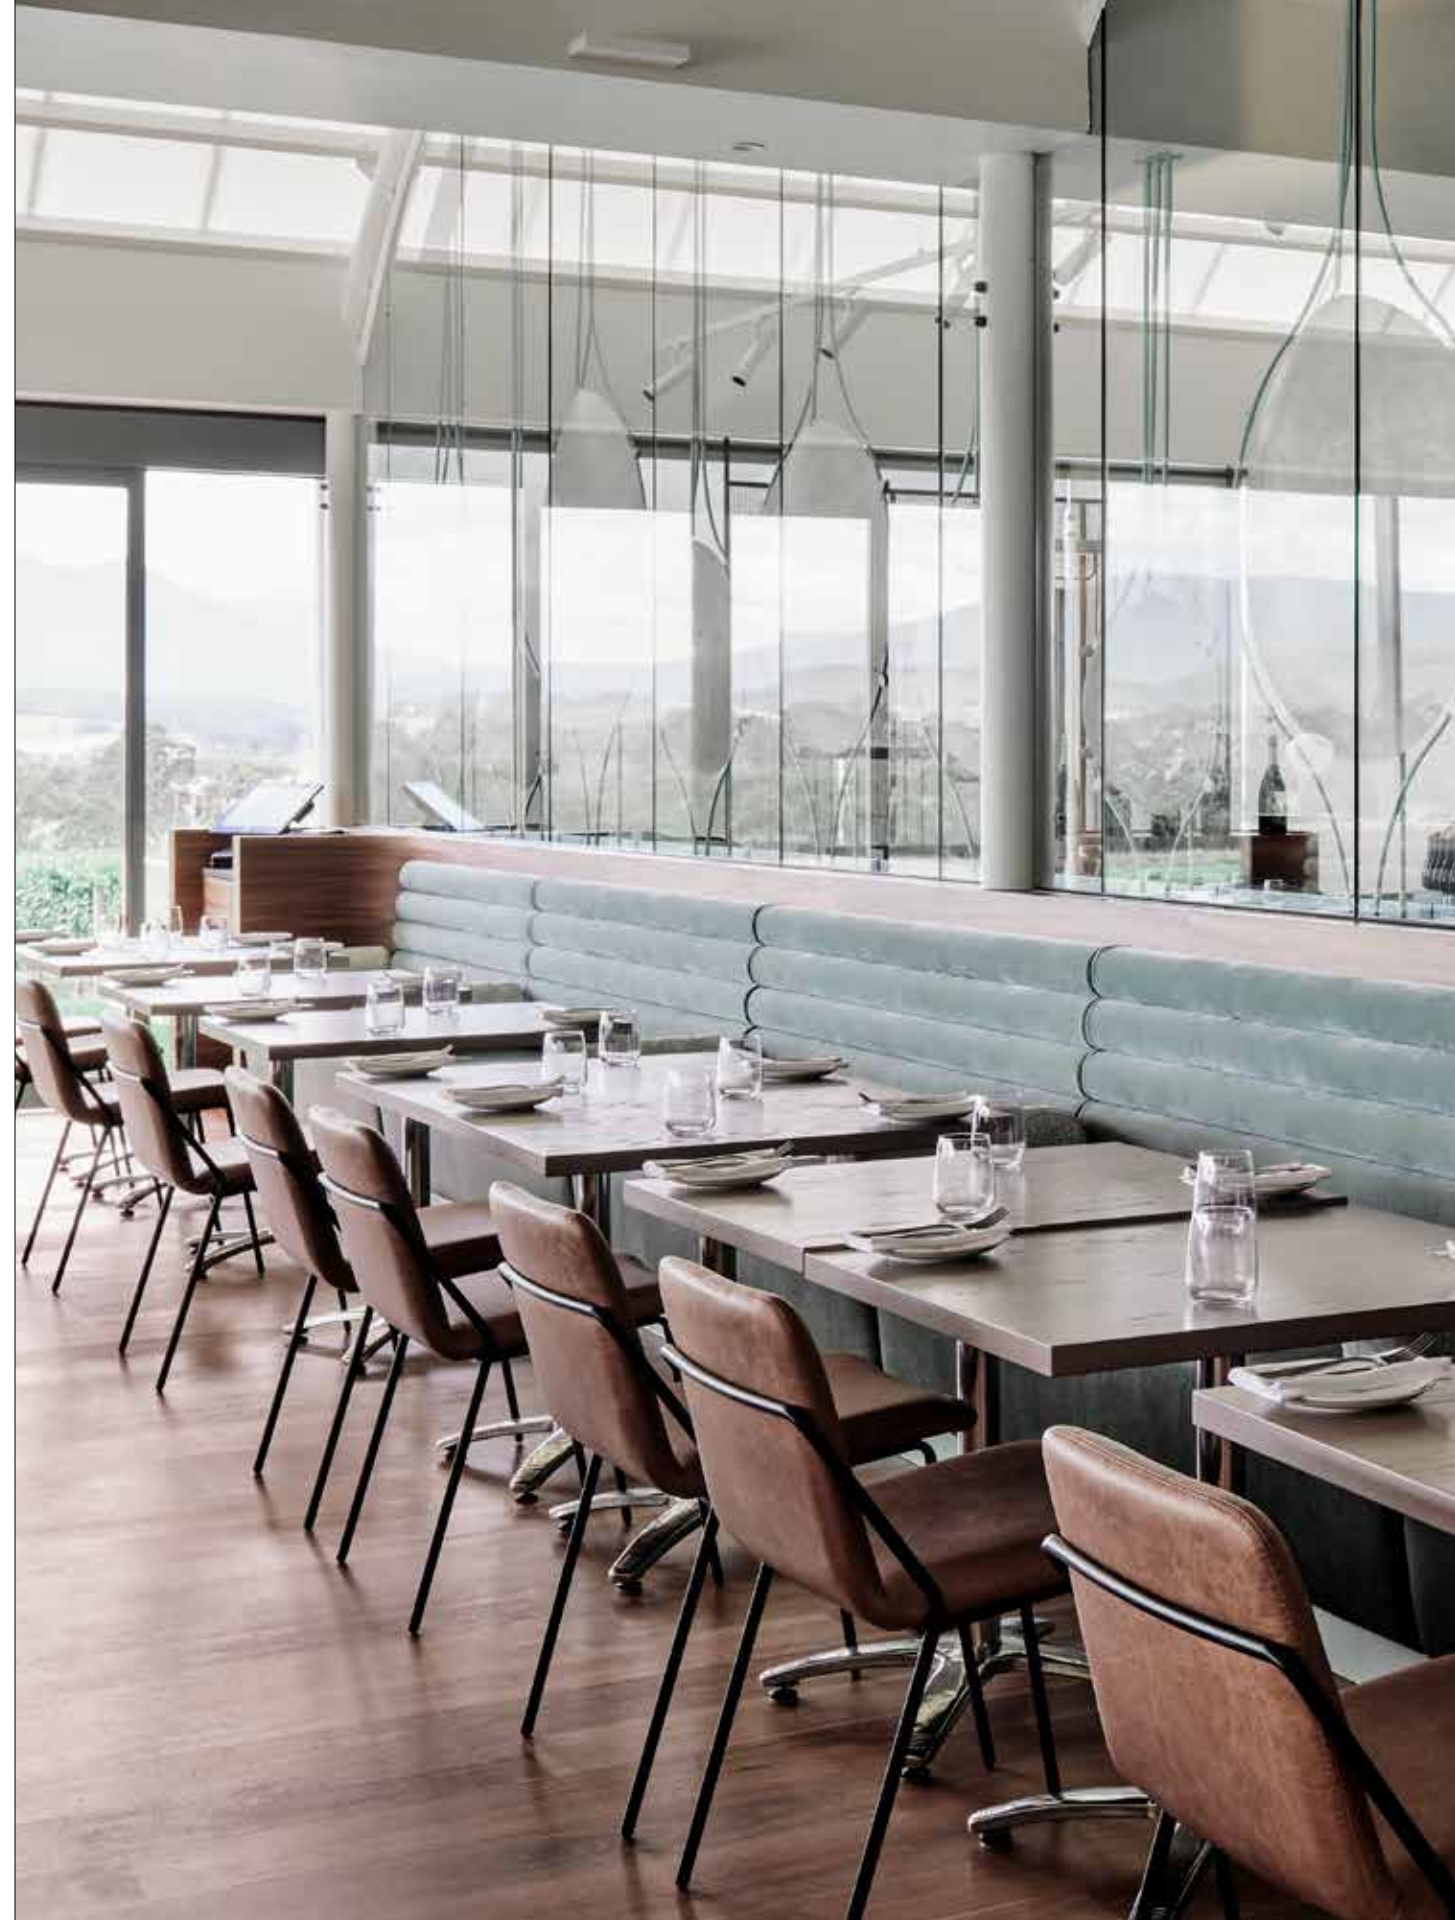

SLING

DINING CHAIR

black PC	white PC	black ash	natural ash	black PU or leather	cognac PU or leather	tan leather	chestnut leather	smoke grey	graphite grey	atlantic blue	chloro green	latte brown	pinot red	charcoal grey	dove grey	light blue	light green	dark green	dark blue	lead grey	pewter grey	terra cotta