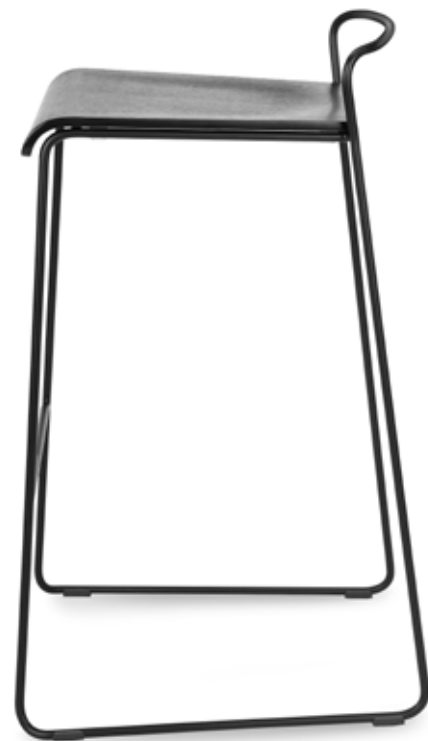

SLING

COUNTER, BAR STOOL

- | | | | | | | | | | | | | | | | | | | | | | | |
|--|--|---|---|---|--|---|--|--|---|---|--|---|---|---|---|--|---|--|---|---|---|---|
|  black PC |  white PC |  black ash |  natural ash |  black PU or leather |  cognac PU or leather |  tan leather |  chestnut leather |  smoke grey |  graphite grey |  atlantic blue |  chloro green |  latte brown |  pinot red |  charcoal grey |  dove grey |  light blue |  light green |  dark green |  dark blue |  lead grey |  pewter grey |  terra cotta |
|--|--|---|---|---|--|---|--|--|---|---|--|---|---|---|---|--|---|--|---|---|---|---|

TRANSIT

DINING CHAIR

 black PC	 smoke grey	 charcoal grey	
 white PC	 graphite grey	 dove grey	
 black ash	 atlantic blue	 light blue	
 natural ash	 chloro green	 light green	 lead grey
	 latte brown	 dark green	 pewter grey
	 pinot red	 dark blue	 terra cotta

TRANSIT

BAR STOOL

	smoke grey		charcoal grey
	graphite grey		dove grey
	black PC		light blue
	white PC		light green
	black ash		dark green
	natural ash		dark blue
	atlantic blue		lead grey
	chloro green		pewter grey
	latte brown		terra cotta
	pinot red		